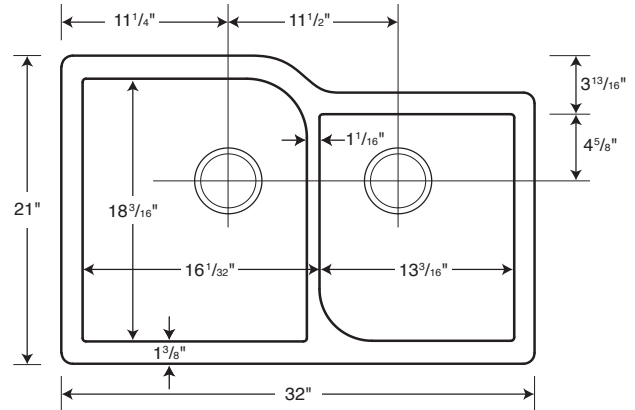

Capacity: 11 gallons in large (left) bowl, and 7-1/4 gallons in small (right) bowl

SPECIFICATIONS

QURC-3322 Granite Undermount Offset Double Bowl Kitchen Sink

Model	Part	Nominal Dimensions	Ship Wt. Lb.	Ship FedEx	Carton Dims. In.	Cu. Ft.
QURC-3322	QU03322RC	32" W x 21" D (813 mm x 533 mm)	48	FedEx	37 x 25 x 13	6.96