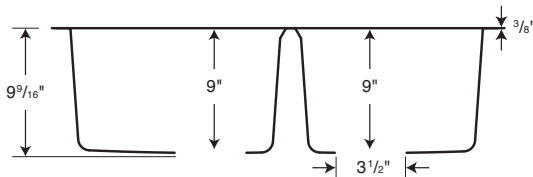

Capacity: 11 gallons in large (left) bowl, and 7-1/4 gallons in small (right) bowl

SPECIFICATIONS

QURC-3322 Granite Undermount Offset Double Bowl Kitchen Sink

Model	Part	Nominal Dimensions	Ship Wt. Lb.	Ship FedEx	Carton Dims. In.	Cu. Ft.
QURC-3322	QU03322RC	32" W x 21" D (813 mm x 533 mm)	48	FedEx	37 x 25 x 13	6.96