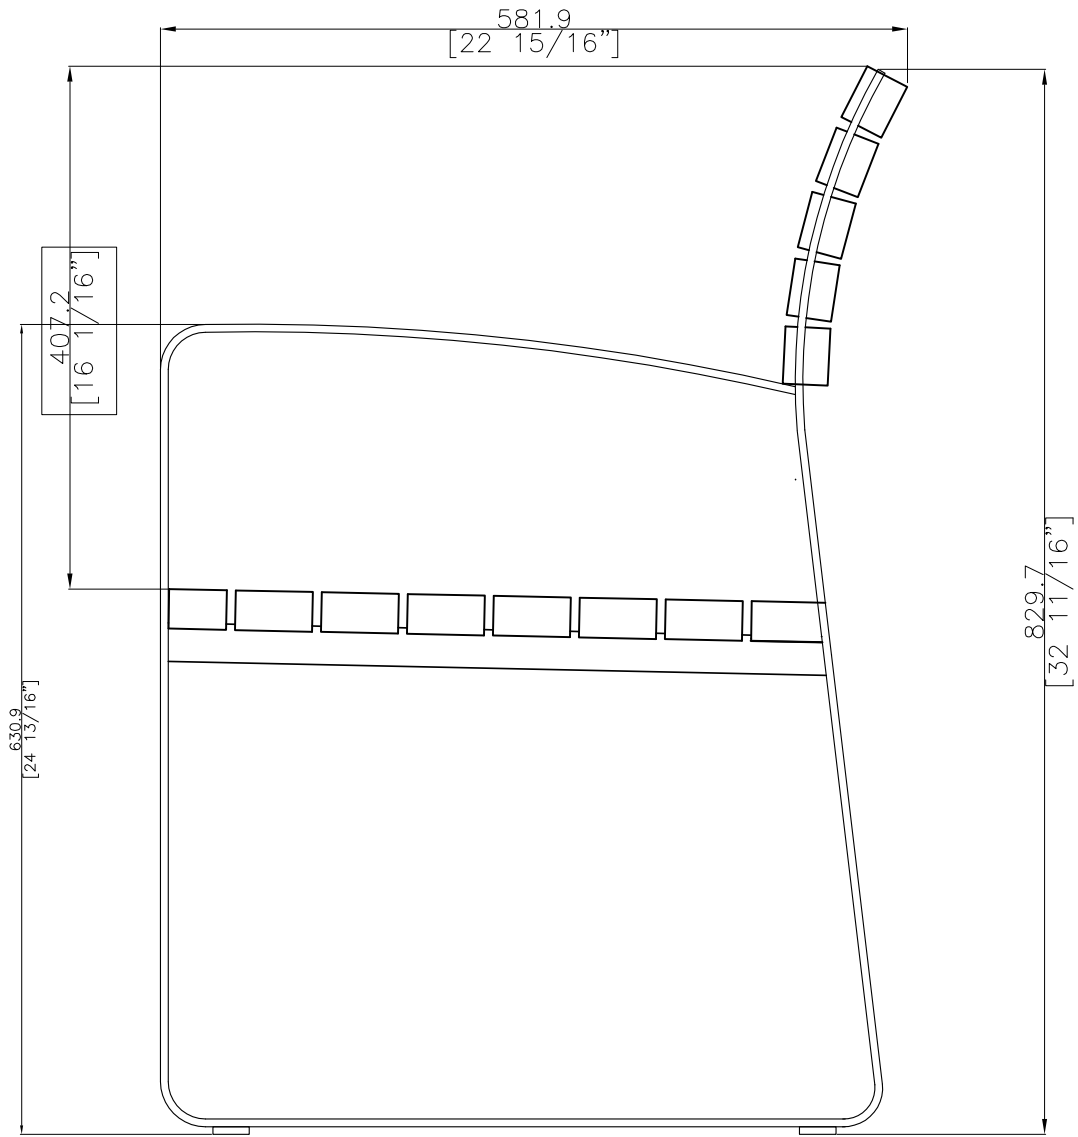

SIDE

ES

OASIQ

DWG.NO: FAEDG0016T-1

TITLE : SIDE

DIM EXT: 600x585x830 MM.

MATERIAL: TEAK&SS

DRAWN BY :MR.SUMAT

FINISH DATE : 02/04/07
BEGIN DATE : 3/07/06

SKW
NON

SCALE :
no scale

P. 6