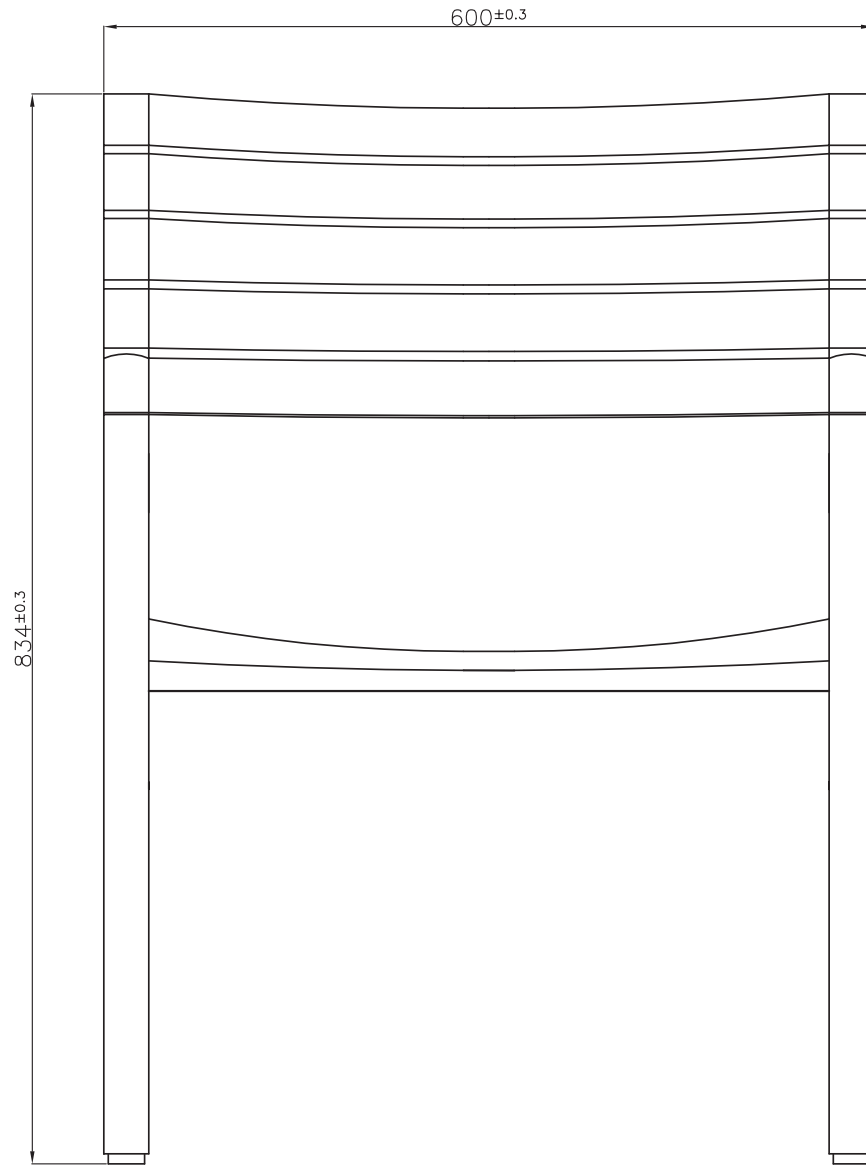

ISO VIEW

ISO

OASIQ

DWG.NO: FAEDG0016T-1

TITLE : ISO VIEW

DIM EXT: 600x585x830 MM.

MATERIAL: TEAK&SS

DRAWN BY :ANON

FINISH DATE : 7/07/06	NON
BEGIN DATE : 3/07/06	NON

SCALE :	P. 3
no scale	

FRONT

EF

OASIQ

DWG.NO: FAEDG0016T-1

TITLE : FRONT

DIM EXT: 600x585x830 MM.

DWG.NO: FAEDG0016T-1

TITLE : SIDE

DIM EXT: 600x585x830 MM.

MATERIAL: TEAK&SS

DRAWN BY :MR.SUMAT

FINISH DATE : 02/04/07
 BEGIN DATE : 3/07/06

SKW
 NON

SCALE :
 no scale

P. 6

TOP

ET

OASIQ

DWG.NO: FAEDG0016T-1

TITLE : TOP

DIM EXT: 600x585x830 MM.

MATERIAL: TEAK&SS