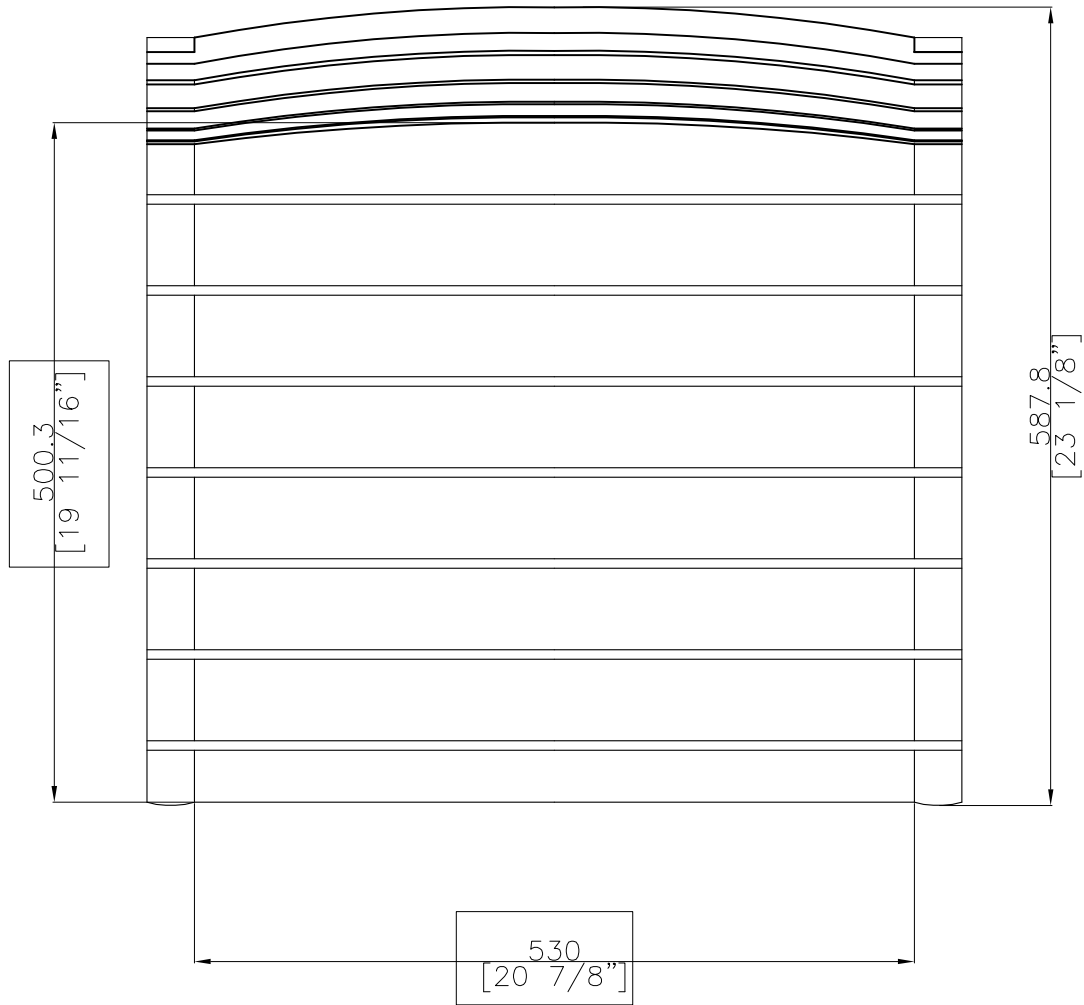

ISO VIEW

ISO

OASIQ

DWG.NO: FAEDG0016T-1

TITLE : ISO VIEW

DIM EXT: 600x585x830 MM.

MATERIAL: TEAK&SS

DRAWN BY :ANON

DWG.NO: FAEDG0016T-1

TITLE : SIDE

DIM EXT: 600x585x830 MM.

MATERIAL: TEAK&SS

DRAWN BY :MR.SUMAT

FINISH DATE : 02/04/07
 BEGIN DATE : 3/07/06

SKW
 NON

SCALE :
 no scale

P. 6

TOP

ET

OASIQ

DWG.NO: FAEDG0016T-1

TITLE : TOP

DIM EXT: 600x585x830 MM.

MATERIAL: TEAK&SS