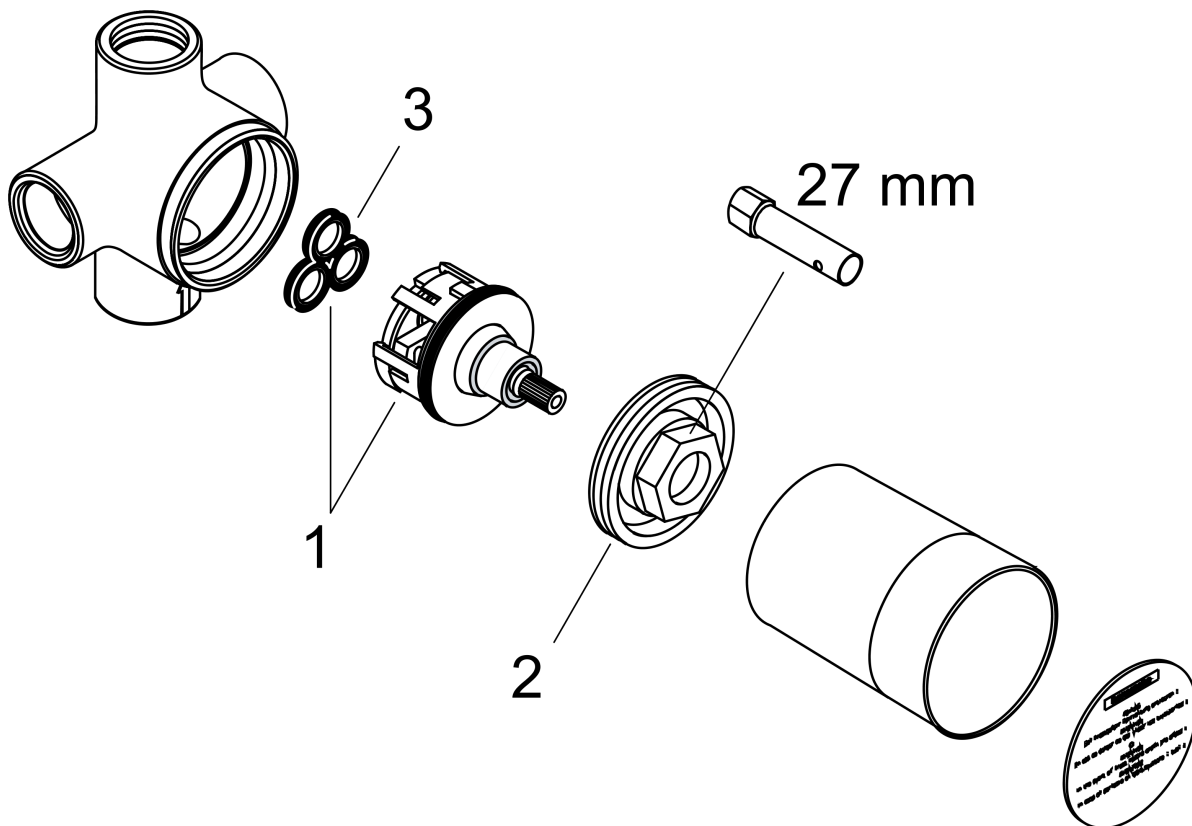

Rough, Quattro Green 3-Way Diverter (no shared function), 3/4"
 Finishes : n.a. Part no. : 15936181

Description

Features

- 1 inlet, 3 outlets (no shared function)
- 3/4" NPT
- Requires volume control
- Ceramic cartridge
- Flow: 17 GPM (65.0 L/Min)

Item details

List Price \$ 282.00

Compliance

Product image

Scale drawing

Rough, Quattro Green 3-Way Diverter (no shared function), 3/4"
 Finishes : n.a. Part no. : 15936181

Exploded drawing

Year of production: >07/18

Rough, Quattro Green 3-Way Diverter (no shared function), 3/4"
 Finishes : n.a. Part no. : **15936181**

Spare parts list

Year of production: >07/18

Pos.	Description	Part no.	Price	PU
1	diverter unit	96604001	-	1
2	nut	97550000	-	1
3	sealing set	98798000	-	1
a	extension 25 mm	96370000	-	1