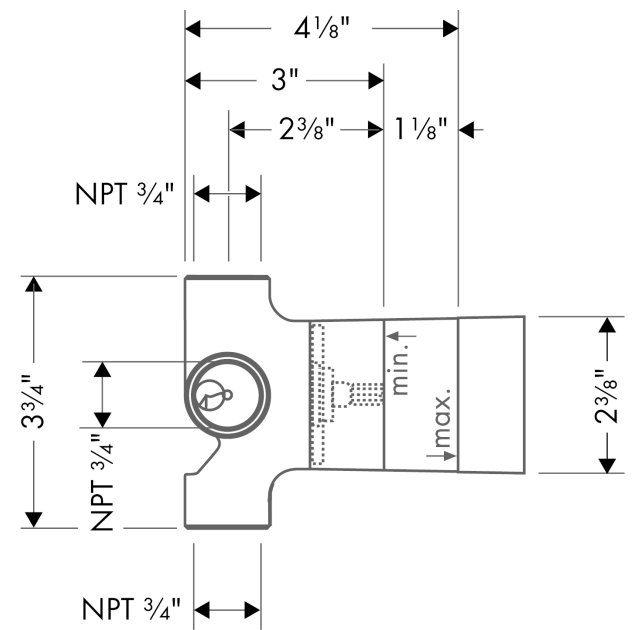

Rough, Quattro Green 3-Way Diverter (no shared function), 3/4"
 Finishes : n.a. Part no. : 15936181

Description

Features

- 1 inlet, 3 outlets (no shared function)
- 3/4" NPT
- Requires volume control
- Ceramic cartridge
- Flow: 17 GPM (65.0 L/Min)

Item details

List Price \$ 282.00

Compliance

Product image

Scale drawing

Rough, Quattro Green 3-Way Diverter (no shared function), 3/4"
 Finishes : n.a. Part no. : 15936181

Exploded drawing

Year of production: >07/18

Rough, Quattro Green 3-Way Diverter (no shared function), 3/4"
 Finishes : n.a. Part no. : **15936181**

Spare parts list

Year of production: >07/18

Pos.	Description	Part no.	Price	PU
1	diverter unit	96604001	-	1
2	nut	97550000	-	1
3	sealing set	98798000	-	1
a	extension 25 mm	96370000	-	1