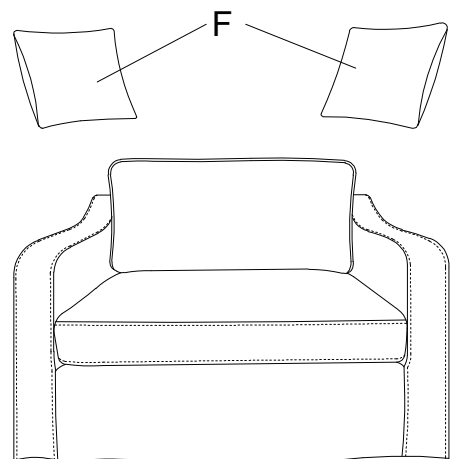

PARTS LIST(NO TOOLS REQUIRED)

NO.	DESCRIPTION	PARTS	QTY	NO.	DESCRIPTION	PARTS	QTY
L	Left Armrest		1	R	Right Armrest		1
A	Front Seat		1	B	Rear Seat		1
C	Seat Cushion		1	D	Backrest		1
E	Back Cushion		1	F	Pillows		2
G	Backrest Cover		1	H	Legs		4
I	Allen Key		1	J	Screws	 M8*20MM	8
K	Screws	 M8*50MM	11	M	Flat Washers	 M8*Ø22MM	11
N	Spring Washers		11				

8

When the vacuum seat cushion is open, please pat the vacuum seat cushion, it generally takes 48 hours to recover. Please first remove the Velcro cover from the bottom of the seat cushion before placing it.

9

When the vacuum back cushion is open, please pat the vacuum back cushion, it generally takes 48 hours to recover.

10

11

12

Hardware Pack Location: In the corner of inside carton.

Please don't throw away the original package if you insist to return the products.