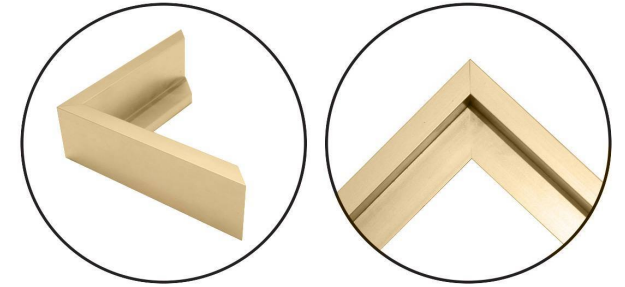

WENDOVER ART GROUP

ITEM NUMBER : **WTFH1255**

TITLE : **Land Impressions - Large**

OUTWARD DIMENSION (W X H) : **73.5" x 49.5"**

FRAME (WIDTH X DEPTH) : **M1110 | 0.63" x 2.13"**

FRAME FINISH : **Floater Frame**

Champagne Gold

DESCRIPTION :

Giclee on Canvas, Gallery Wrapped, Artist Enhanced