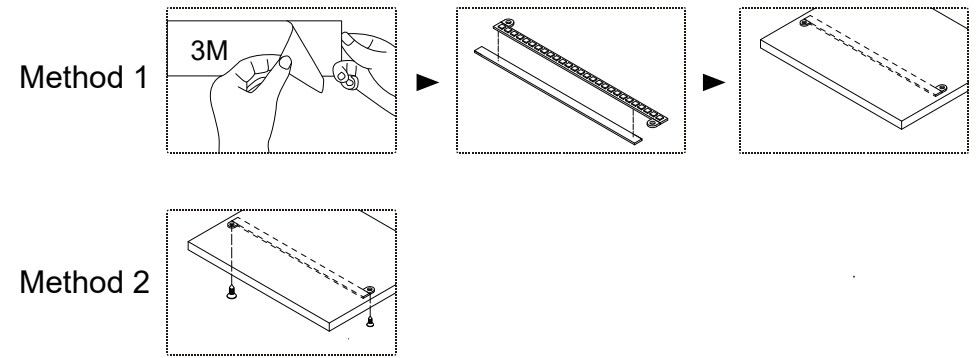

Plant Stand Indoor with Grow Lights Assemble Instructions

Scan with Tiktok
to watch the assembly video

Scan with Youtube
to watch the assembly video

Accessory List

<p>1#</p>  <p>8pcs</p>	<p>2#</p>  <p>8pcs</p>	<p>3#</p>  <p>3pcs</p>	<p>4#</p>  <p>6pcs</p>
 <p>Large wrench*1</p>	 <p>Small wrench*1</p>	 <p>3M 3pcs</p>	 <p>15pcs</p>
 <p>1pcs</p>	 <p>Foot pad *4</p>	 <p>Anti-tip hardware *2</p>	

 <p>①</p> <p>1pcs</p>	 <p>②</p> <p>2pcs</p>	 <p>③</p> <p>2pcs</p>
 <p>④</p> <p>2pcs</p>	 <p>⑤</p> <p>1pcs</p>	 <p>⑥</p> <p>1pcs</p>

Scan with Youtube
to watch the assemble video

Scan with Tiktok
to watch the assemble video