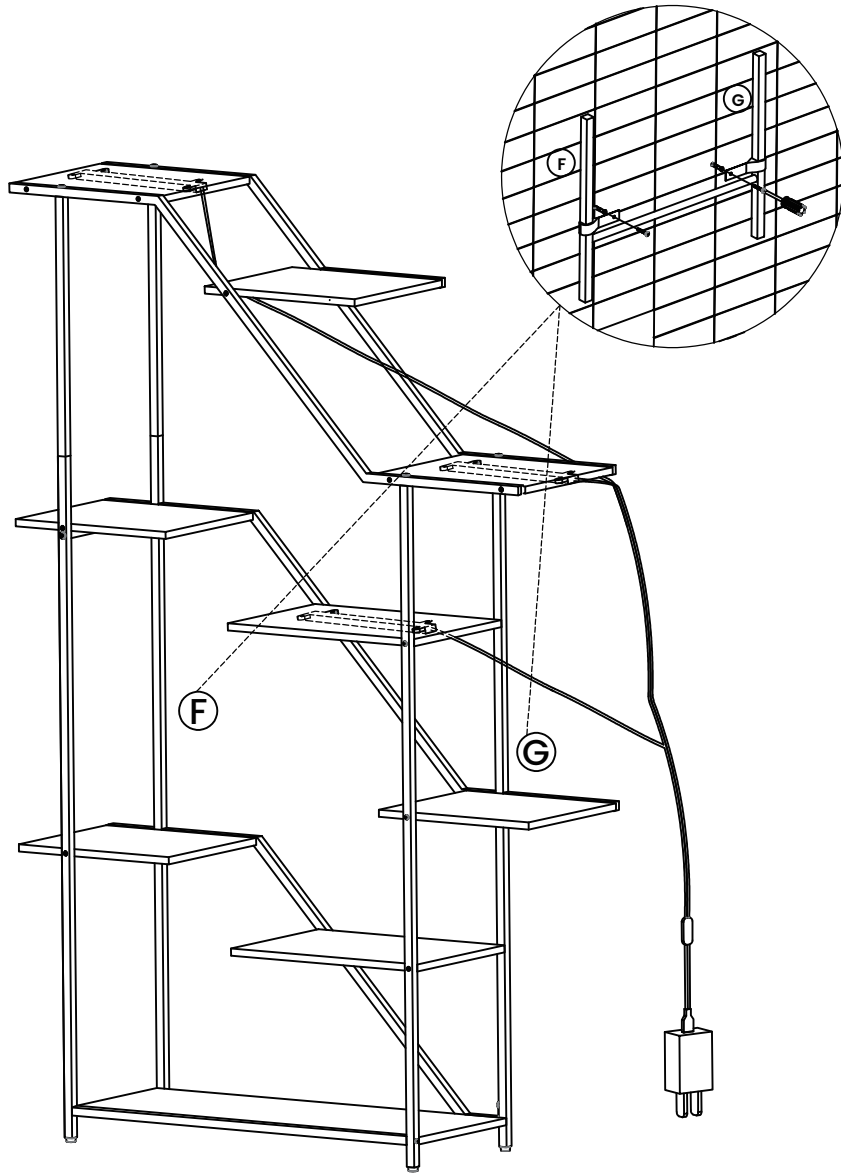

Plant Stand Indoor with Grow Lights Assemble Instructions

Scan with Tiktok
to watch the assembly video

Scan with Youtube
to watch the assembly video

Accessory List

<p>1#</p>  <p>8pcs</p>	<p>2#</p>  <p>8pcs</p>	<p>3#</p>  <p>3pcs</p>	<p>4#</p>  <p>6pcs</p>
 <p>Large wrench*1</p>	 <p>Small wrench*1</p>	 <p>3M 3pcs</p>	 <p>15pcs</p>
 <p>1pcs</p>	 <p>Foot pad *4</p>	 <p>Anti-tip hardware *2</p>	

 <p>①</p> <p>1pcs</p>	 <p>②</p> <p>2pcs</p>	 <p>③</p> <p>2pcs</p>
 <p>④</p> <p>2pcs</p>	 <p>⑤</p> <p>1pcs</p>	 <p>⑥</p> <p>1pcs</p>

Scan with Youtube
to watch the assemble video

Scan with Tiktok
to watch the assemble video

STEP 4

				
4#	6PCS	3M 3pcs	15PCS	1PCS
Anti-tip hardware *2				

Accessory List

STEP 1

	1# 8PCS		2# 6PCS
	Foot pad*4		Large wrench*1

STEP 2

	2# 2PCS		Large wrench*1
--	---------	--	----------------

STEP 3