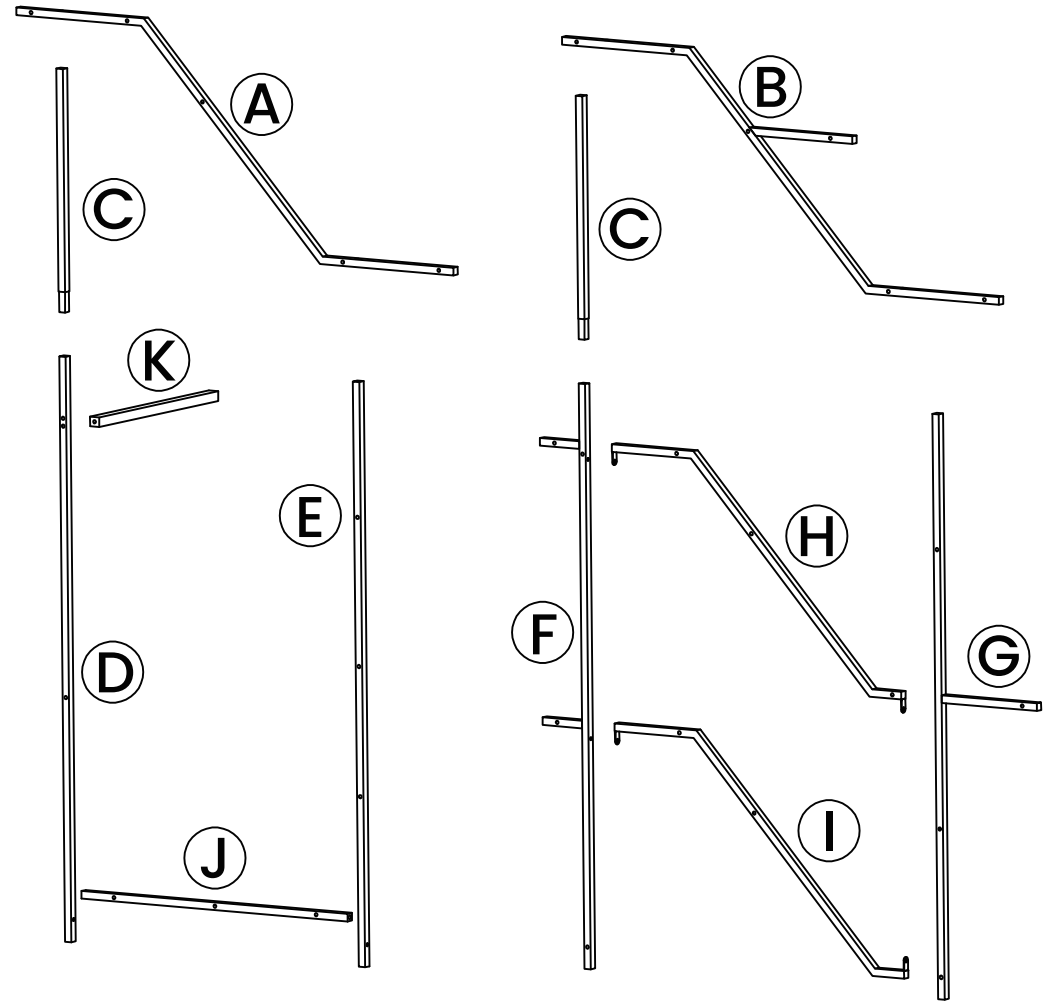

Plant Stand Indoor with Grow Lights Assemble Instructions

Scan with Tiktok
to watch the assembly video

Scan with Youtube
to watch the assembly video

Accessory List

<p>1#</p>  <p>8pcs</p>	<p>2#</p>  <p>8pcs</p>	<p>3#</p>  <p>3pcs</p>	<p>4#</p>  <p>6pcs</p>
 <p>Large wrench*1</p>	 <p>Small wrench*1</p>	 <p>3M 3pcs</p>	 <p>15pcs</p>
 <p>1pcs</p>	 <p>Foot pad *4</p>	 <p>Anti-tip hardware *2</p>	

 <p>①</p> <p>1pcs</p>	 <p>②</p> <p>2pcs</p>	 <p>③</p> <p>2pcs</p>
 <p>④</p> <p>2pcs</p>	 <p>⑤</p> <p>1pcs</p>	 <p>⑥</p> <p>1pcs</p>

Scan with Youtube
to watch the assemble video

Scan with Tiktok
to watch the assemble video

STEP 4

				
4#	6PCS	3M 3pcs	15PCS	1PCS
Anti-tip hardware *2				

Accessory List

STEP 1

	1# 8PCS		2# 6PCS
	Foot pad*4		Large wrench*1

STEP 2

	2# 2PCS		Large wrench*1
--	---------	--	----------------

STEP 3