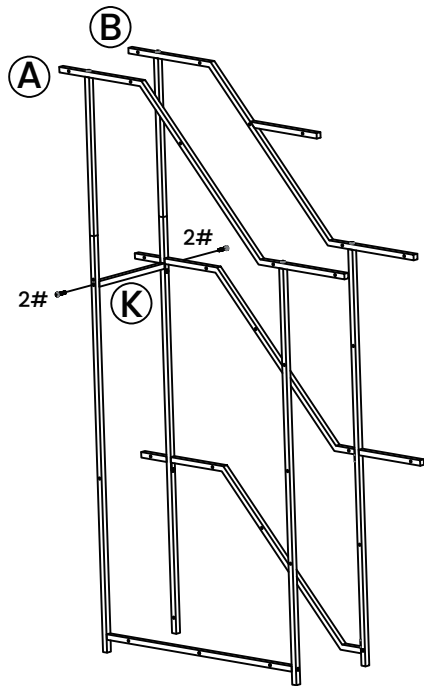

Plant Stand Indoor with Grow Lights Assemble Instructions

Scan with Tiktok
to watch the assembly video

Scan with Youtube
to watch the assembly video

Accessory List

<p>1#</p>  <p>8pcs</p>	<p>2#</p>  <p>8pcs</p>	<p>3#</p>  <p>3pcs</p>	<p>4#</p>  <p>6pcs</p>
 <p>Large wrench*1</p>	 <p>Small wrench*1</p>	 <p>3M 3pcs</p>	 <p>15pcs</p>
 <p>1pcs</p>	 <p>Foot pad *4</p>	 <p>Anti-tip hardware *2</p>	

STEP 4

				
4#	6PCS	3M 3pcs	15PCS	1PCS
Anti-tip hardware *2				

Accessory List

STEP 1

	1# 8PCS		2# 6PCS
	Foot pad*4		Large wrench*1

STEP 2

	2# 2PCS		Large wrench*1
--	---------	--	----------------

STEP 3

	3# 31PCS		Small wrench*1
--	----------	--	----------------