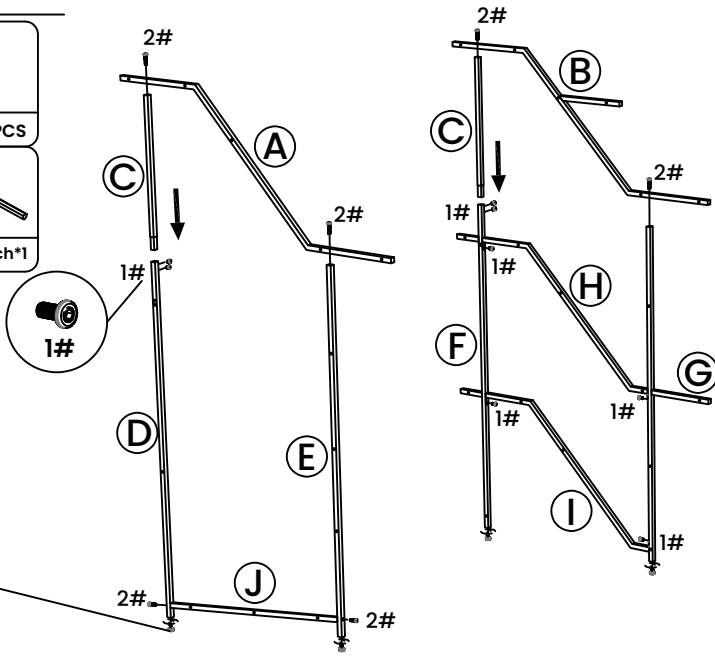

Plant Stand Indoor with Grow Lights Assemble Instructions

Scan with Tiktok
to watch the assembly video

Scan with Youtube
to watch the assembly video

Accessory List

<p>1#</p>  <p>8pcs</p>	<p>2#</p>  <p>8pcs</p>	<p>3#</p>  <p>3pcs</p>	<p>4#</p>  <p>6pcs</p>
 <p>Large wrench*1</p>	 <p>Small wrench*1</p>	 <p>3M 3pcs</p>	 <p>15pcs</p>
 <p>1pcs</p>	 <p>Foot pad *4</p>	 <p>Anti-tip hardware *2</p>	

STEP 4

				
4#	6PCS	3M 3pcs	15PCS	1PCS
Anti-tip hardware *2				

Accessory List

STEP 1

	1# 8PCS		2# 6PCS
	Foot pad*4		Large wrench*1

STEP 2

	2# 2PCS		Large wrench*1
--	---------	--	----------------

STEP 3