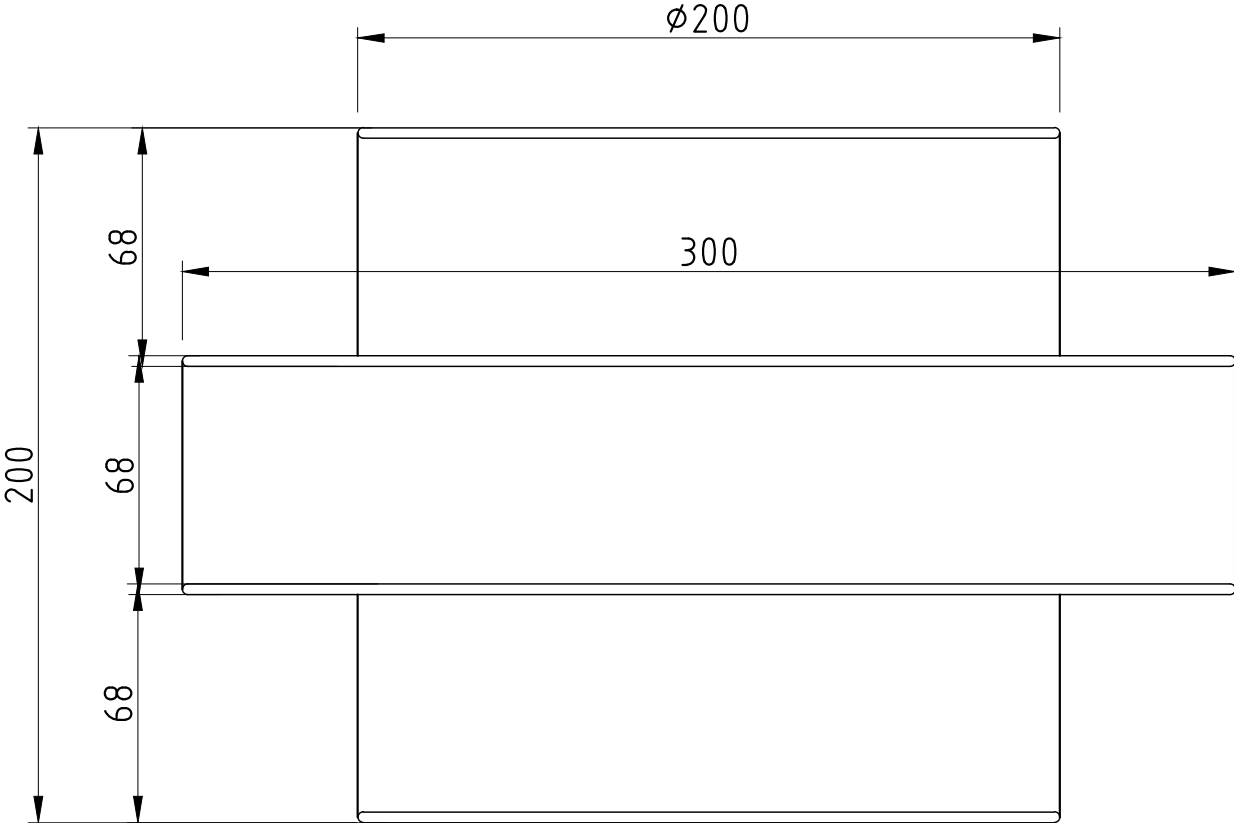

CERTIFICATION