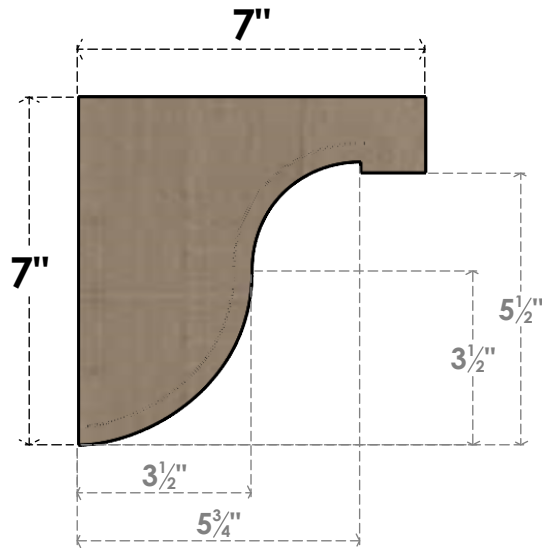

ITEM NUMBER: CORU07X07X07DELRCPR

7"W X 7"D X 7"H SERIES 1 WIDE DEL MONTE ROUGH CEDAR TIMBERTHANE FAUX WOOD CORBEL, PRIMED

SIDE PROFILE

FRONT PROFILE

ISOMETRIC

EKENA MILLWORK
2300 WEST MAIN ST.
CLARKSVILLE, TX 75426
TOLL FREE: 866-607-0453
WWW.EKENAMILLWORK.COM

NOTES

1. INSTALLATION TO BE COMPLETED IN ACCORDANCE WITH MANUFACTURER'S SPECIFICATIONS.
2. DRAWING MAY NOT BE TO SCALE
3. THIS DRAWING IS INTENDED FOR DESIGN AND PLANNING PURPOSES ONLY.
4. ALL INFORMATION CONTAINED HEREIN WAS CURRENT AT THE TIME OF DEVELOPMENT BUT MUST BE REVIEWED AND APPROVED BY THE PRODUCT MANUFACTURER TO BE CONSIDERED ACCURATE.
5. TIMBERTHANE ARCHITECTURAL PRODUCTS ARE MADE FROM HIGH DENSITY URETHANE AND COME FACTORY PRIMED