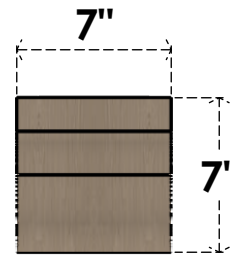

ITEM NUMBER: CORU07X07X07DELRCPR

7"W X 7"D X 7"H SERIES 1 WIDE DEL MONTE ROUGH CEDAR TIMBERTHANE FAUX WOOD CORBEL, PRIMED

SIDE PROFILE

FRONT PROFILE

ISOMETRIC

EKENA MILLWORK
2300 WEST MAIN ST.
CLARKSVILLE, TX 75426
TOLL FREE: 866-607-0453
WWW.EKENAMILLWORK.COM

NOTES

1. INSTALLATION TO BE COMPLETED IN ACCORDANCE WITH MANUFACTURER'S SPECIFICATIONS.
2. DRAWING MAY NOT BE TO SCALE
3. THIS DRAWING IS INTENDED FOR DESIGN AND PLANNING PURPOSES ONLY.
4. ALL INFORMATION CONTAINED HEREIN WAS CURRENT AT THE TIME OF DEVELOPMENT BUT MUST BE REVIEWED AND APPROVED BY THE PRODUCT MANUFACTURER TO BE CONSIDERED ACCURATE.
5. TIMBERTHANE ARCHITECTURAL PRODUCTS ARE MADE FROM HIGH DENSITY URETHANE AND COME FACTORY PRIMED