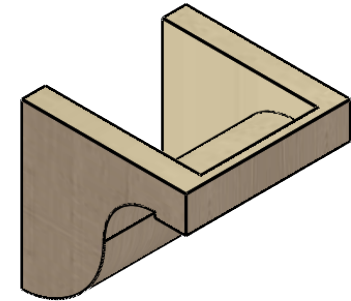

ITEM NUMBER: CORU07X07X07DELRCPR

7"W X 7"D X 7"H SERIES 1 WIDE DEL MONTE ROUGH CEDAR TIMBERTHANE FAUX WOOD CORBEL, PRIMED

SIDE PROFILE

FRONT PROFILE

ISOMETRIC

EKENA MILLWORK
2300 WEST MAIN ST.
CLARKSVILLE, TX 75426
TOLL FREE: 866-607-0453
WWW.EKENAMILLWORK.COM

NOTES

1. INSTALLATION TO BE COMPLETED IN ACCORDANCE WITH MANUFACTURER'S SPECIFICATIONS.
2. DRAWING MAY NOT BE TO SCALE
3. THIS DRAWING IS INTENDED FOR DESIGN AND PLANNING PURPOSES ONLY.
4. ALL INFORMATION CONTAINED HEREIN WAS CURRENT AT THE TIME OF DEVELOPMENT BUT MUST BE REVIEWED AND APPROVED BY THE PRODUCT MANUFACTURER TO BE CONSIDERED ACCURATE.
5. TIMBERTHANE ARCHITECTURAL PRODUCTS ARE MADE FROM HIGH DENSITY URETHANE AND COME FACTORY PRIMED