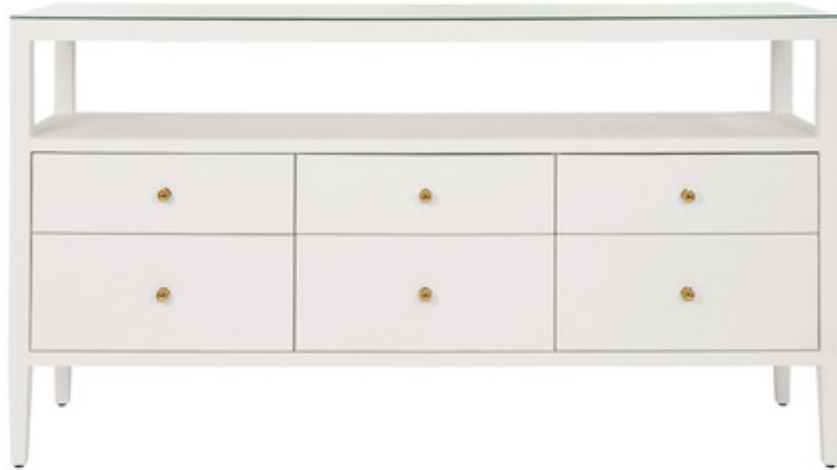

WORLDS AWAY

JORDAN WH

SIX DRAWER CONSOLE WITH OPEN SHELF IN TEXTURED WHITE LINEN WITH
POLISHED BRASS KNOBS

DISTANCE BETWEEN LEGS: 7.5" H X 59.75" W

Finish Sample Code: V04TLWH