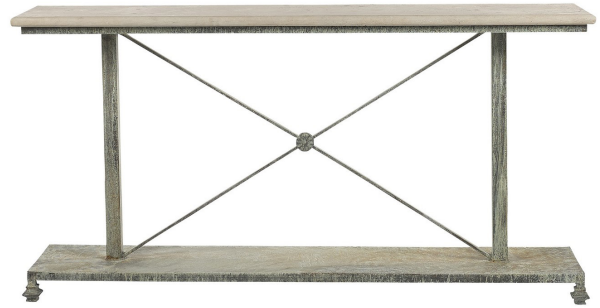

ELLAHOME

Artemis Console (72"L)

SKU#

CL10L

Overall

36"h x 72"w x 16"d

Description

Simplistic yet refined, this wrought iron and stone console table is ready to make a display in your space. The X-style frame provides an unexpected twist in appearance, making it easy to improve the look of your home.

Materials

Wrought Iron/ Stone Top

Finish Options

- | | | |
|---|----|--------------------|
|  | AB | Antique Black |
|  | BB | Bronzed Brass |
|  | DO | Deep Ocean |
|  | DG | Distressed Gray |
|  | FB | Flat Black |
|  | GL | Gold Leaf (+15%) |
|  | MB | Metallic Bronze |
|  | MG | Metallic Graphite |
|  | OW | Oyster White |
|  | SL | Silver Leaf (+15%) |

Top Options

- | | | |
|---|----|-----------------|
|  | CM | Carrera Marble |
|  | LT | Lite Travertine |

Weight

145 lb