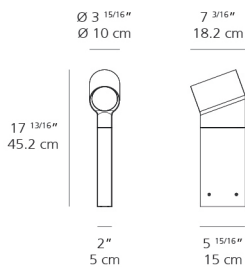

Delivered lumens	780.7lm
Light output ratio	39.1lm/W
Power consumption	20W
Led type	20W C.O.B.*
CCT (Correlated Color Temperature)	3000K
CRI (Color Rendering Index)	>90
Life expectancy	50000Hrs
Control type	Dimmable 2-Wire
Input Voltage	120V
Driver	N/A
BUG Rating	B0-U0-G0

Dimensions

Packaging

1 Box

1 x 22-9/16" x 9-15/16" x 7-9/16" / 8.16 lbs - 57 cm x 25 cm x 19 cm / 3.7 kg

Light distribution

Direct

Luminaire weight

6.61 lbs / 3 kg