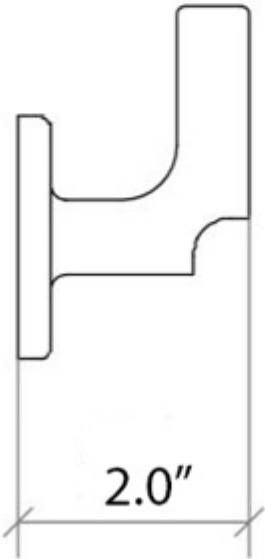

### Finishes

 Polished Chrome

 Matte Black

**Collection**  
Sbeca

**Model |**  
Sbeca 61107

Dimensions Metric  
*1 inch = 2.54 cm*  
*1 inch = 25.4 mm*

1051 Lea Drive - Collegeville, PA 19426  
Tel. 215 513 9400 - Fax 610 831 0215  
[www.ws bathcollections.com](http://www.ws bathcollections.com) - [info@ws bathcollectins.com](mailto:info@ws bathcollectins.com)

# Product Specs Sheets

**Collection**  
Sbeca

**Model** |  
Sbeca 61107

**Dimensions Metric**  
*1 inch = 2.54 cm*  
*1 inch = 25.4 mm*

1051 Lea Drive - Collegeville, PA 19426  
Tel. 215 513 9400 - Fax 610 831 0215  
[www.ws bathcollections.com](http://www.ws bathcollections.com) - [info@ws bathcollectins.com](mailto:info@ws bathcollectins.com)