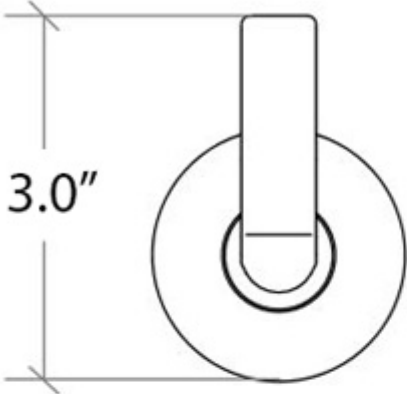

### Finishes

 Polished Chrome

 Matte Black

**Collection**  
Sbeca

**Model |**  
Sbeca 61107

Dimensions Metric  
*1 inch = 2.54 cm*  
*1 inch = 25.4 mm*

1051 Lea Drive - Collegeville, PA 19426  
Tel. 215 513 9400 - Fax 610 831 0215  
[www.ws bathcollections.com](http://www.ws bathcollections.com) - [info@ws bathcollectins.com](mailto:info@ws bathcollectins.com)

# Product Specs Sheets

**Collection**  
Sbeca

**Model** |  
Sbeca 61107

**Dimensions Metric**  
*1 inch = 2.54 cm*  
*1 inch = 25.4 mm*

1051 Lea Drive - Collegeville, PA 19426  
Tel. 215 513 9400 - Fax 610 831 0215  
[www.ws bathcollections.com](http://www.ws bathcollections.com) - [info@ws bathcollectins.com](mailto:info@ws bathcollectins.com)