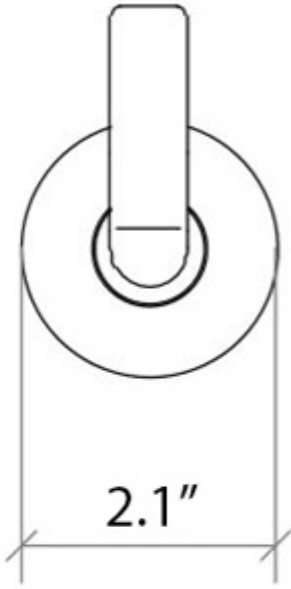

### Finishes

 Polished Chrome

 Matte Black

**Collection**  
Sbeca

**Model |**  
Sbeca 61107

Dimensions Metric  
*1 inch = 2.54 cm*  
*1 inch = 25.4 mm*

1051 Lea Drive - Collegeville, PA 19426  
Tel. 215 513 9400 - Fax 610 831 0215  
[www.ws bathcollections.com](http://www.ws bathcollections.com) - [info@ws bathcollectins.com](mailto:info@ws bathcollectins.com)

# Product Specs Sheets

**Collection**  
Sbeca

**Model** |  
Sbeca 61107

**Dimensions Metric**  
*1 inch = 2.54 cm*  
*1 inch = 25.4 mm*

1051 Lea Drive - Collegeville, PA 19426  
Tel. 215 513 9400 - Fax 610 831 0215  
[www.ws bathcollections.com](http://www.ws bathcollections.com) - [info@ws bathcollectins.com](mailto:info@ws bathcollectins.com)