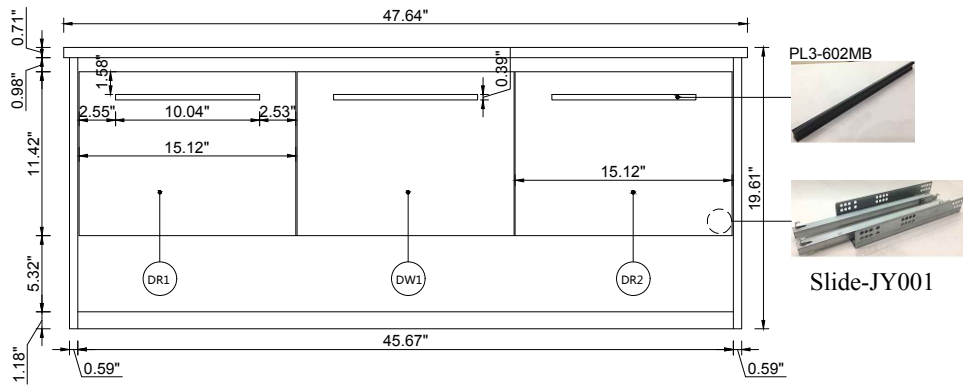

Top view

Back view

Front view

Side view

Drawer Interior Size

Picture	Description	qty	Diagram number
	<p>left door (Maple)</p>	<p>1</p>	<p>DR1</p>
	<p>Right door (Maple)</p>	<p>1</p>	<p>DR2</p>
	<p>Middle drawer (Maple)</p>	<p>1</p>	<p>DW1</p>
	<p>Pull (set of 3) 10.04"(255mm) (Matte Black) Pull Screws (6) M4*0.71"(18mm)</p>	<p>1</p>	<p>PL3-602MB</p>
	<p>Hinge(set of 2) Screws (set of 12) M4*0.55"(14mm) (Nickel)</p>	<p>2</p>	<p>Hinge-JY001</p>
	<p>Drawer Slide (2) Screws (set of 12) M4*0.55"(14mm) (Nickel)</p>	<p>1</p>	<p>Slide-JY001</p>
	<p>Countertop & Sink Ivory White</p>	<p>1</p>	<p>TP-VF42548VW</p>