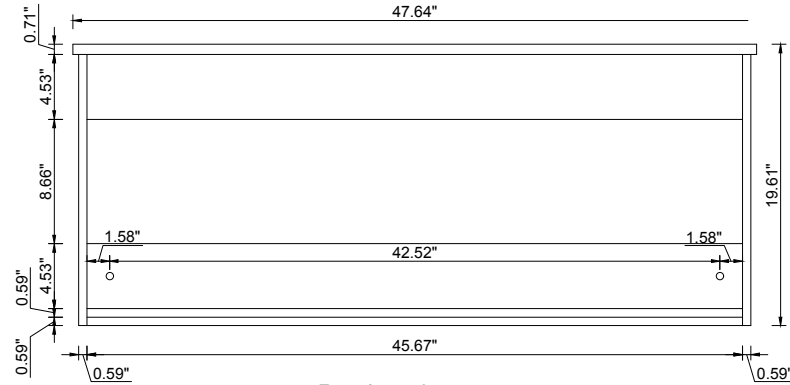

Top view

Back view

Front view

Side view

Drawer Interior Size

Picture	Description	qty	Diagram number
	<p>left door (Maple)</p>	<p>1</p>	<p>DR1</p>
	<p>Right door (Maple)</p>	<p>1</p>	<p>DR2</p>
	<p>Middle drawer (Maple)</p>	<p>1</p>	<p>DW1</p>
	<p>Pull (set of 3) 10.04"(255mm) (Matte Black) Pull Screws (6) M4*0.71"(18mm)</p>	<p>1</p>	<p>PL3-602MB</p>
	<p>Hinge(set of 2) Screws (set of 12) M4*0.55"(14mm) (Nickel)</p>	<p>2</p>	<p>Hinge-JY001</p>
	<p>Drawer Slide (2) Screws (set of 12) M4*0.55"(14mm) (Nickel)</p>	<p>1</p>	<p>Slide-JY001</p>
	<p>Countertop & Sink Ivory White</p>	<p>1</p>	<p>TP-VF42548VW</p>