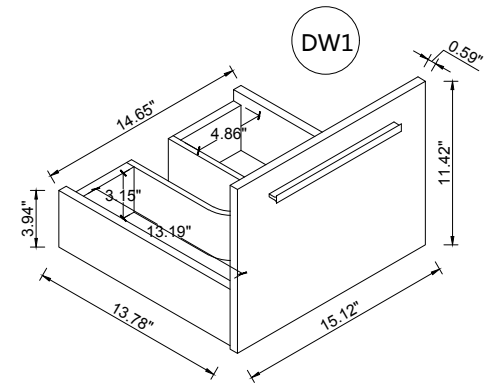

Top view

Back view

Front view

Side view

Drawer Interior Size

Picture	Description	qty	Diagram number
	<p>left door (Maple)</p>	<p>1</p>	<p>DR1</p>
	<p>Right door (Maple)</p>	<p>1</p>	<p>DR2</p>
	<p>Middle drawer (Maple)</p>	<p>1</p>	<p>DW1</p>
	<p>Pull (set of 3) 10.04"(255mm) (Matte Black) Pull Screws (6) M4*0.71"(18mm)</p>	<p>1</p>	<p>PL3-602MB</p>
	<p>Hinge(set of 2) Screws (set of 12) M4*0.55"(14mm) (Nickel)</p>	<p>2</p>	<p>Hinge-JY001</p>
	<p>Drawer Slide (2) Screws (set of 12) M4*0.55"(14mm) (Nickel)</p>	<p>1</p>	<p>Slide-JY001</p>
	<p>Countertop & Sink Ivory White</p>	<p>1</p>	<p>TP-VF42548VW</p>