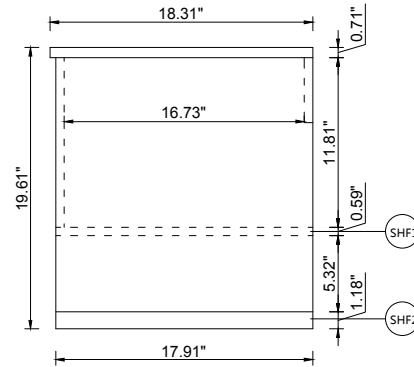

Top view

Back view

Front view

Side view

Drawer Interior Size

Picture	Description	qty	Diagram number
	<p>left door (Maple)</p>	<p>1</p>	<p>DR1</p>
	<p>Right door (Maple)</p>	<p>1</p>	<p>DR2</p>
	<p>Middle drawer (Maple)</p>	<p>1</p>	<p>DW1</p>
	<p>Pull (set of 3) 10.04"(255mm) (Matte Black) Pull Screws (6) M4*0.71"(18mm)</p>	<p>1</p>	<p>PL3-602MB</p>
	<p>Hinge(set of 2) Screws (set of 12) M4*0.55"(14mm) (Nickel)</p>	<p>2</p>	<p>Hinge-JY001</p>
	<p>Drawer Slide (2) Screws (set of 12) M4*0.55"(14mm) (Nickel)</p>	<p>1</p>	<p>Slide-JY001</p>
	<p>Countertop & Sink Ivory White</p>	<p>1</p>	<p>TP-VF42548VW</p>