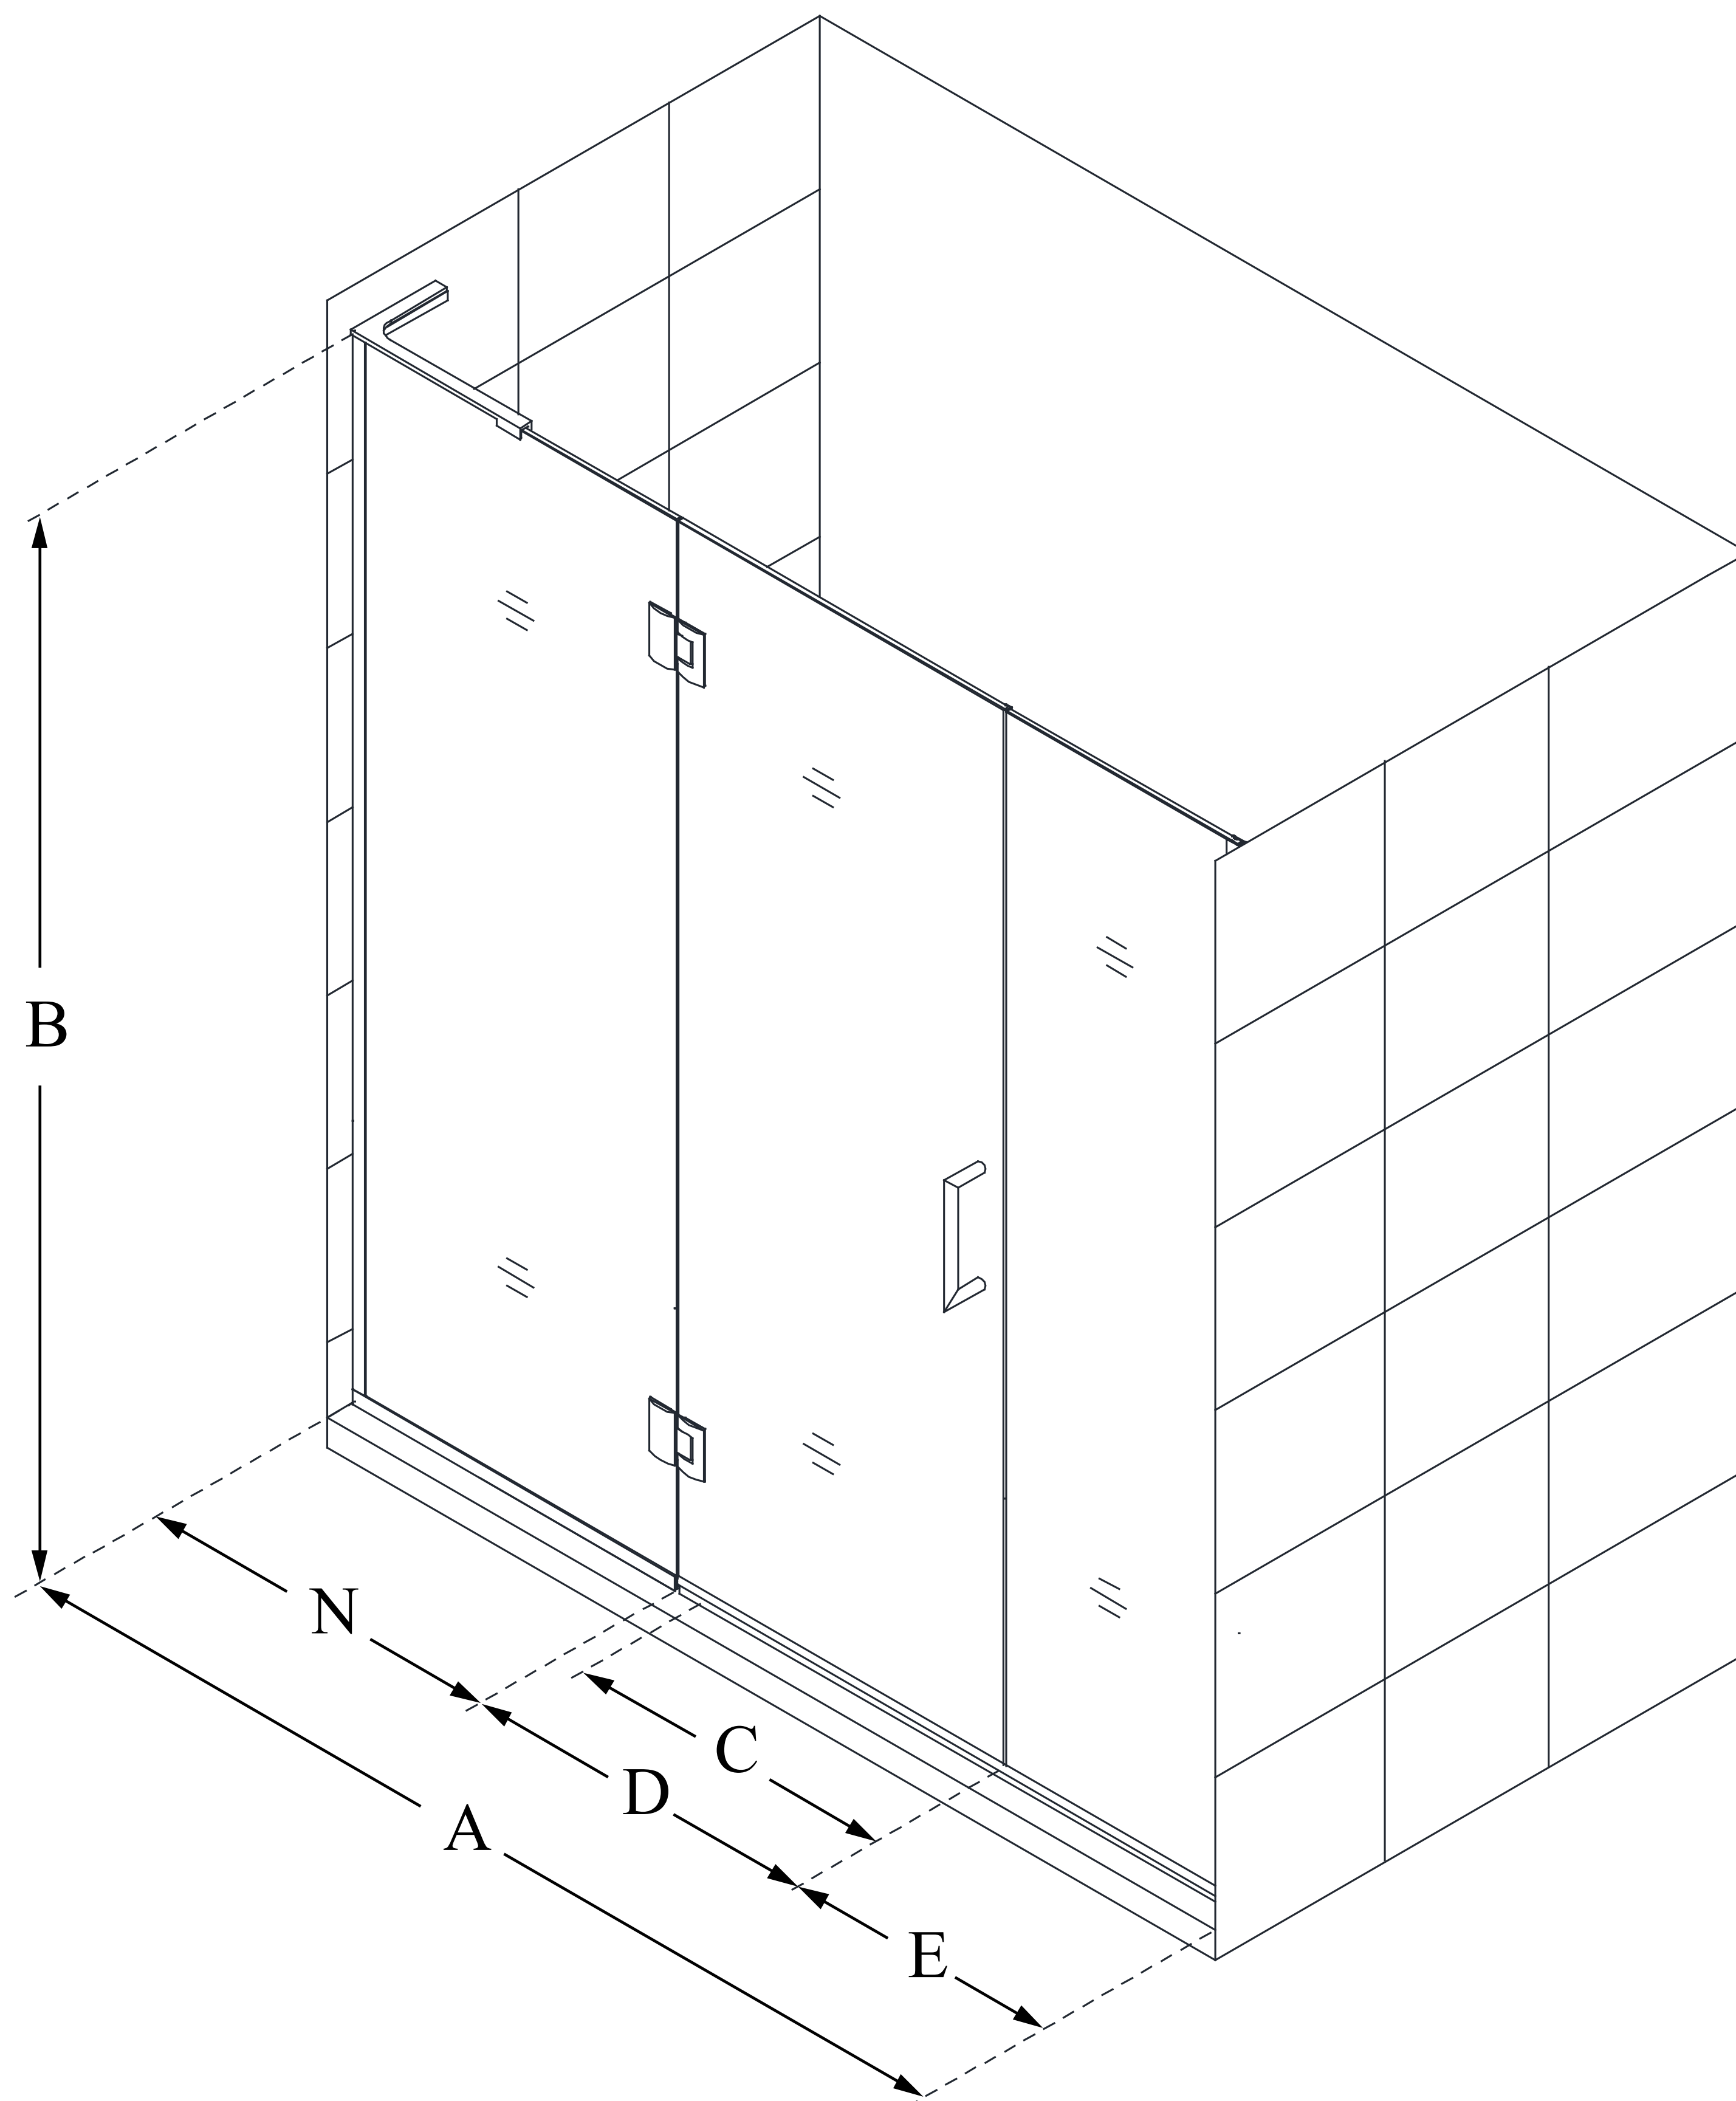

## UNIDOOR-X

DreamLine Unidoor-X 67 1/2-  
68" W x 72" H Frameless Hinged  
Shower Door, Clear Glass

**SWING DOOR**

### CONFIGURATION DIMENSIONS:

**A: 67 1/2 - 68"**

MODEL WIDTH

**B: 72"**

MODEL HEIGHT

**C: 28"**

ACCESS WIDTH

**D: 29"**

DOOR WIDTH

**E: 14 1/2"**

INLINE PANEL WIDTH

**N: 24"**

HINGE PANEL WIDTH

DreamLine reserves the right to update or modify the hardware or materials pictured without prior notice for the purpose of product improvement and customer satisfaction.