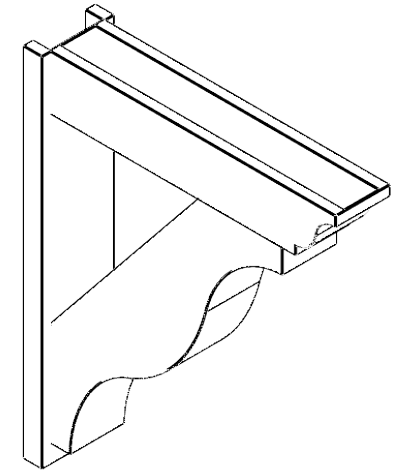

ITEM NUMBER: OUTUROC060X080X34000X40000X060X020X060FST04RCPR

6"W TOP X 8"W BACK X 34"D X 40"H X 6"T TOP X 2"T BACK TIMBERTHANE ROUGH CEDAR FUNSTON FAUX WOOD OPEN OUTLOOKER, TRADITIONAL TOP AND BLOCK BACK, 6"W CLOSED BRACE, PRIMED TAN

EKENA MILLWORK
2300 WEST MAIN ST.
CLARKSVILLE, TX 75426
TOLL FREE: 866-607-0453
WWW.EKENAMILLWORK.COM

NOTES

1. INSTALLATION TO BE COMPLETED IN ACCORDANCE WITH MANUFACTURER'S SPECIFICATIONS.
2. DRAWING MAY NOT BE TO SCALE
3. THIS DRAWING IS INTENDED FOR DESIGN AND PLANNING PURPOSES ONLY.
4. ALL INFORMATION CONTAINED HEREIN WAS CURRENT AT THE TIME OF DEVELOPMENT BUT MUST BE REVIEWED AND APPROVED BY THE PRODUCT MANUFACTURER TO BE CONSIDERED ACCURATE.
5. TIMBERTHANE ARCHITECTURAL PRODUCTS ARE MADE FROM HIGH DENSITY URETHANE AND COME FACTORY PRIMED