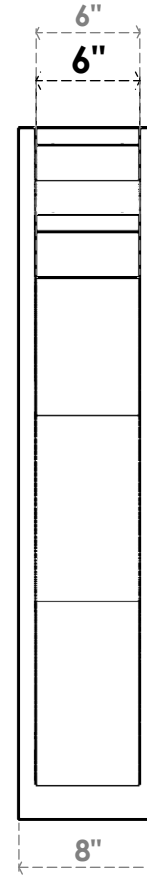

ITEM NUMBER: OUTUROC060X080X34000X40000X060X020X060FST04RCPR

6"W TOP X 8"W BACK X 34"D X 40"H X 6"T TOP X 2"T BACK TIMBERTHANE ROUGH CEDAR FUNSTON FAUX WOOD OPEN OUTLOOKER, TRADITIONAL TOP AND BLOCK BACK, 6"W CLOSED BRACE, PRIMED TAN

EKENA MILLWORK
2300 WEST MAIN ST.
CLARKSVILLE, TX 75426
TOLL FREE: 866-607-0453
WWW.EKENAMILLWORK.COM

NOTES

1. INSTALLATION TO BE COMPLETED IN ACCORDANCE WITH MANUFACTURER'S SPECIFICATIONS.
2. DRAWING MAY NOT BE TO SCALE
3. THIS DRAWING IS INTENDED FOR DESIGN AND PLANNING PURPOSES ONLY.
4. ALL INFORMATION CONTAINED HEREIN WAS CURRENT AT THE TIME OF DEVELOPMENT BUT MUST BE REVIEWED AND APPROVED BY THE PRODUCT MANUFACTURER TO BE CONSIDERED ACCURATE.
5. TIMBERTHANE ARCHITECTURAL PRODUCTS ARE MADE FROM HIGH DENSITY URETHANE AND COME FACTORY PRIMED