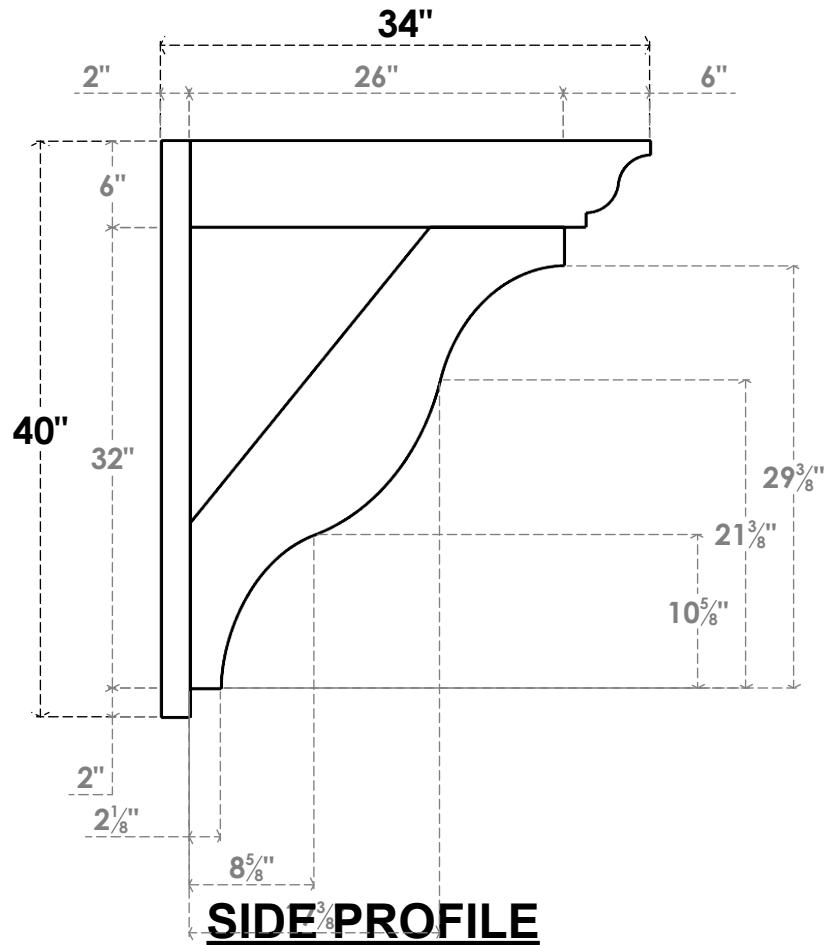

ITEM NUMBER: OUTUROC060X080X34000X40000X060X020X060FST04RCPR

6"W TOP X 8"W BACK X 34"D X 40"H X 6"T TOP X 2"T BACK TIMBERTHANE ROUGH CEDAR FUNSTON FAUX WOOD OPEN OUTLOOKER, TRADITIONAL TOP AND BLOCK BACK, 6"W CLOSED BRACE, PRIMED TAN