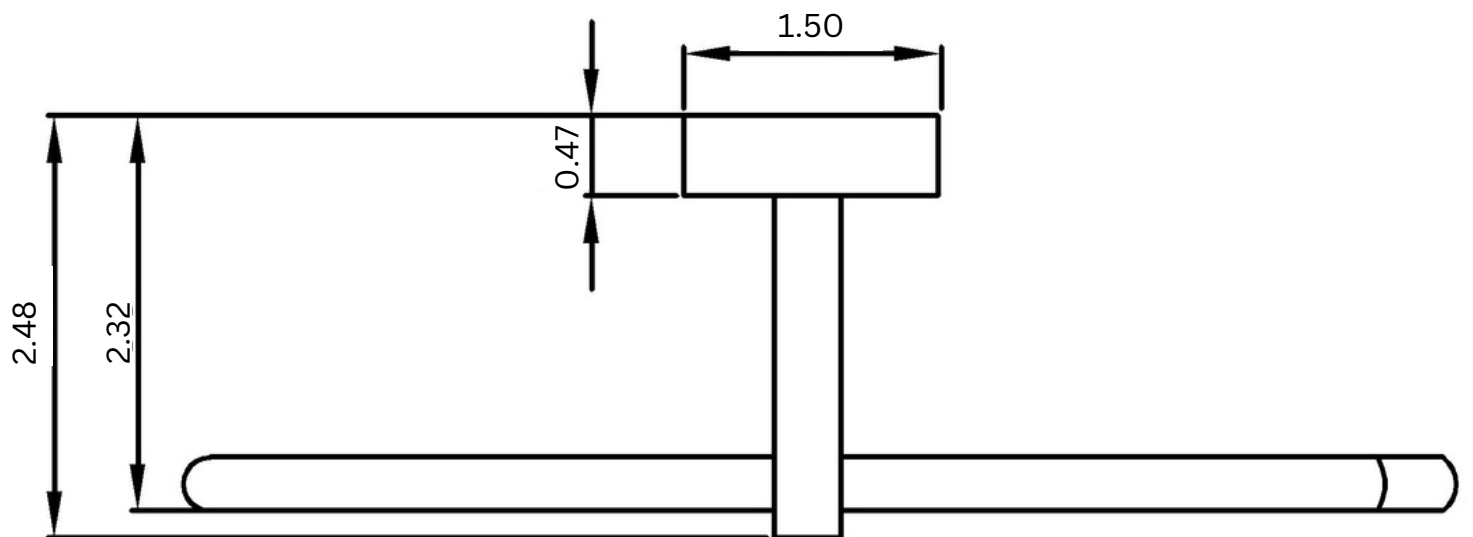

Dimensions

(Measurements in inches)

Towel Ring