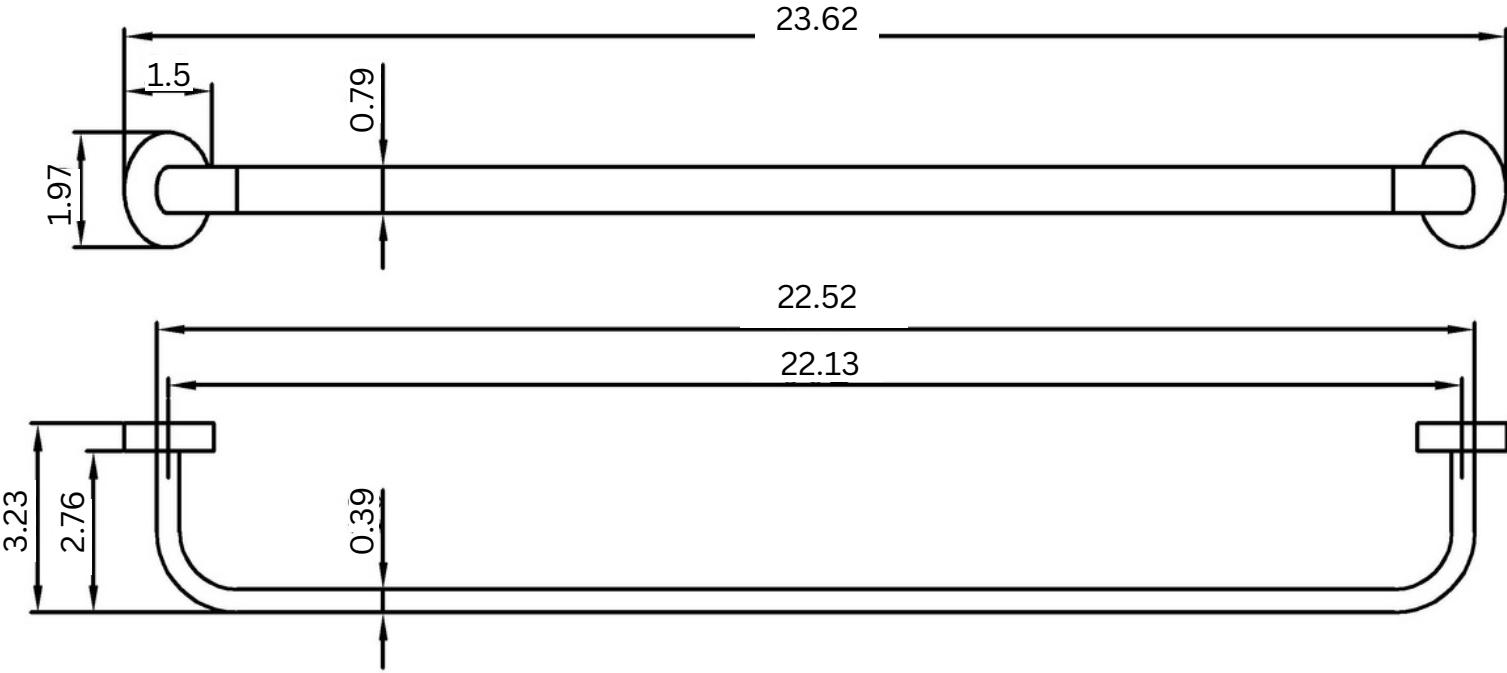

Dimensions

(Measurements in inches)

24" Towel Bar

Series	Model No.	Finish
Amalfi	AM6602	Polished Chrome

Features

- ▶ Made of brass
- ▶ Includes installation hardware
- ▶ Matching accessories available by series
- ▶ Concealed disc mounting system
- ▶ Rust, tarnish resistant
- ▶ No assembly required

Dimensions

(Measurements in inches)

Robe Hook