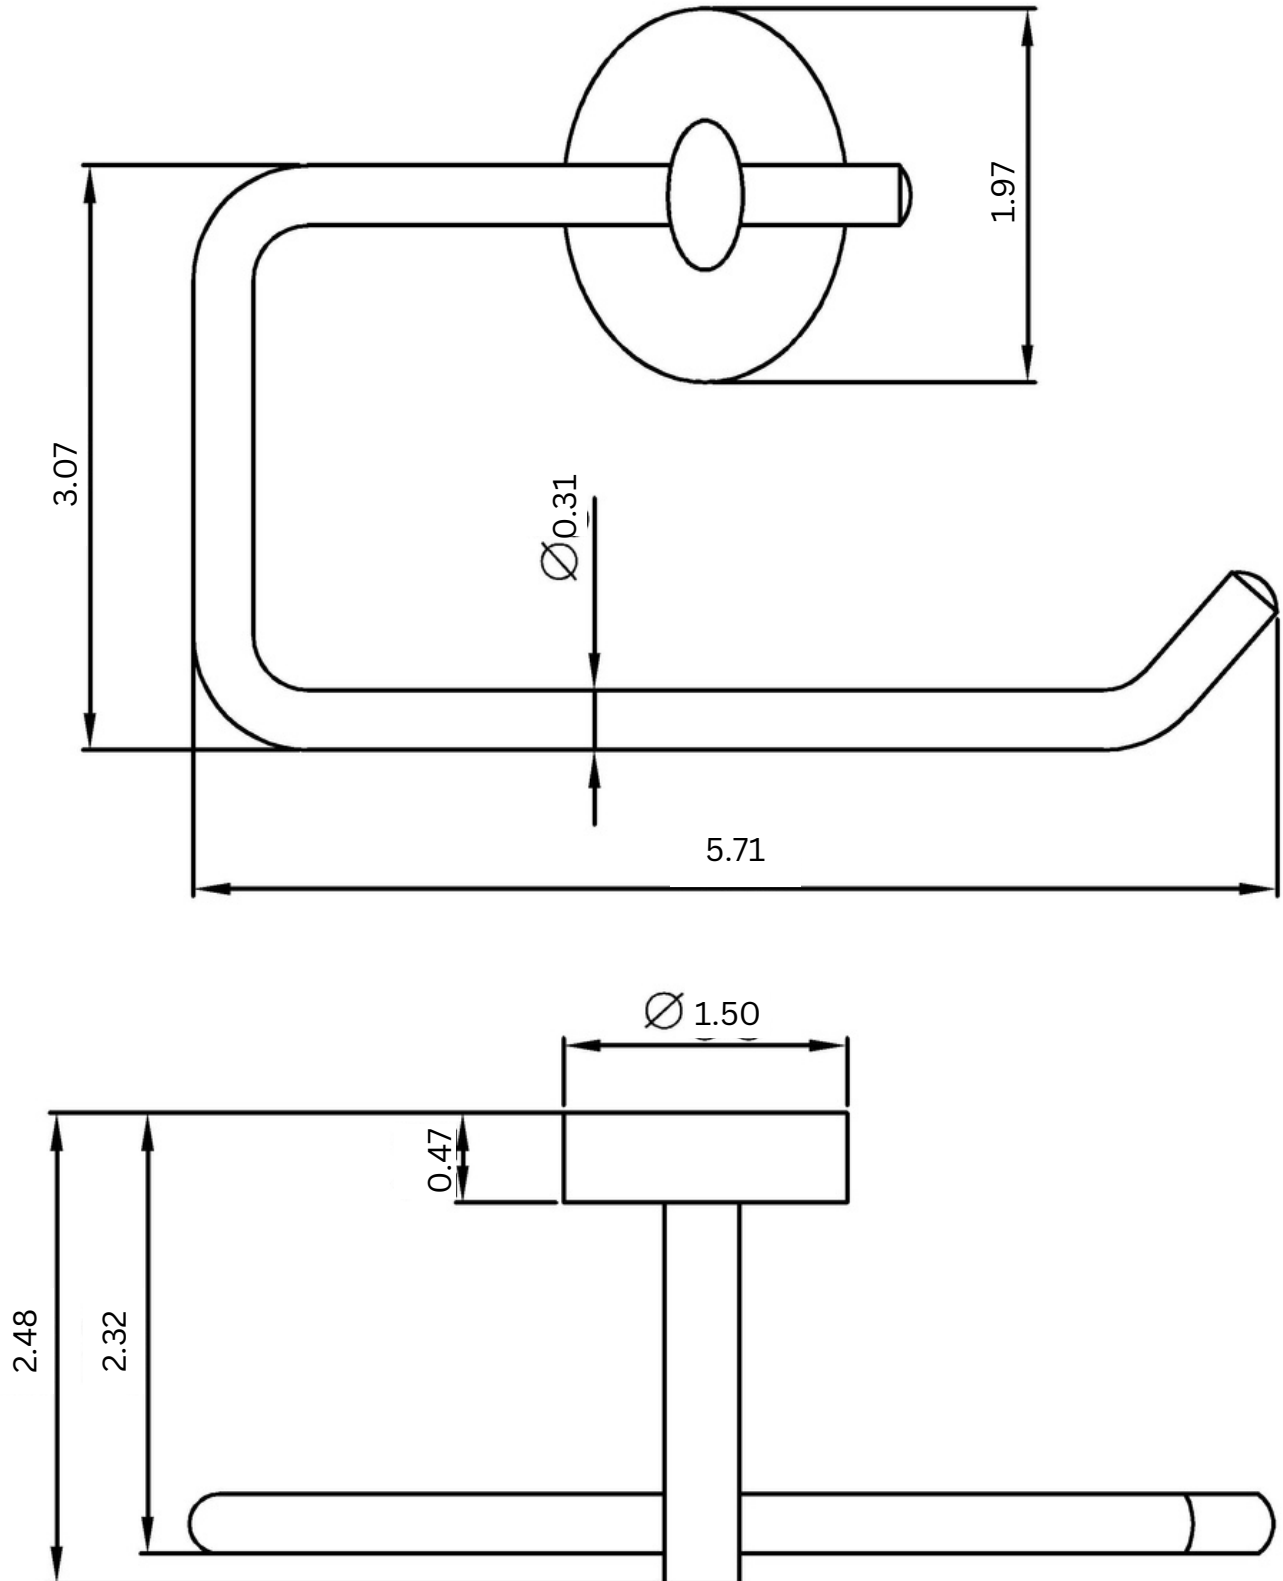

Dimensions

(Measurements in inches)

Toilet Paper Holder