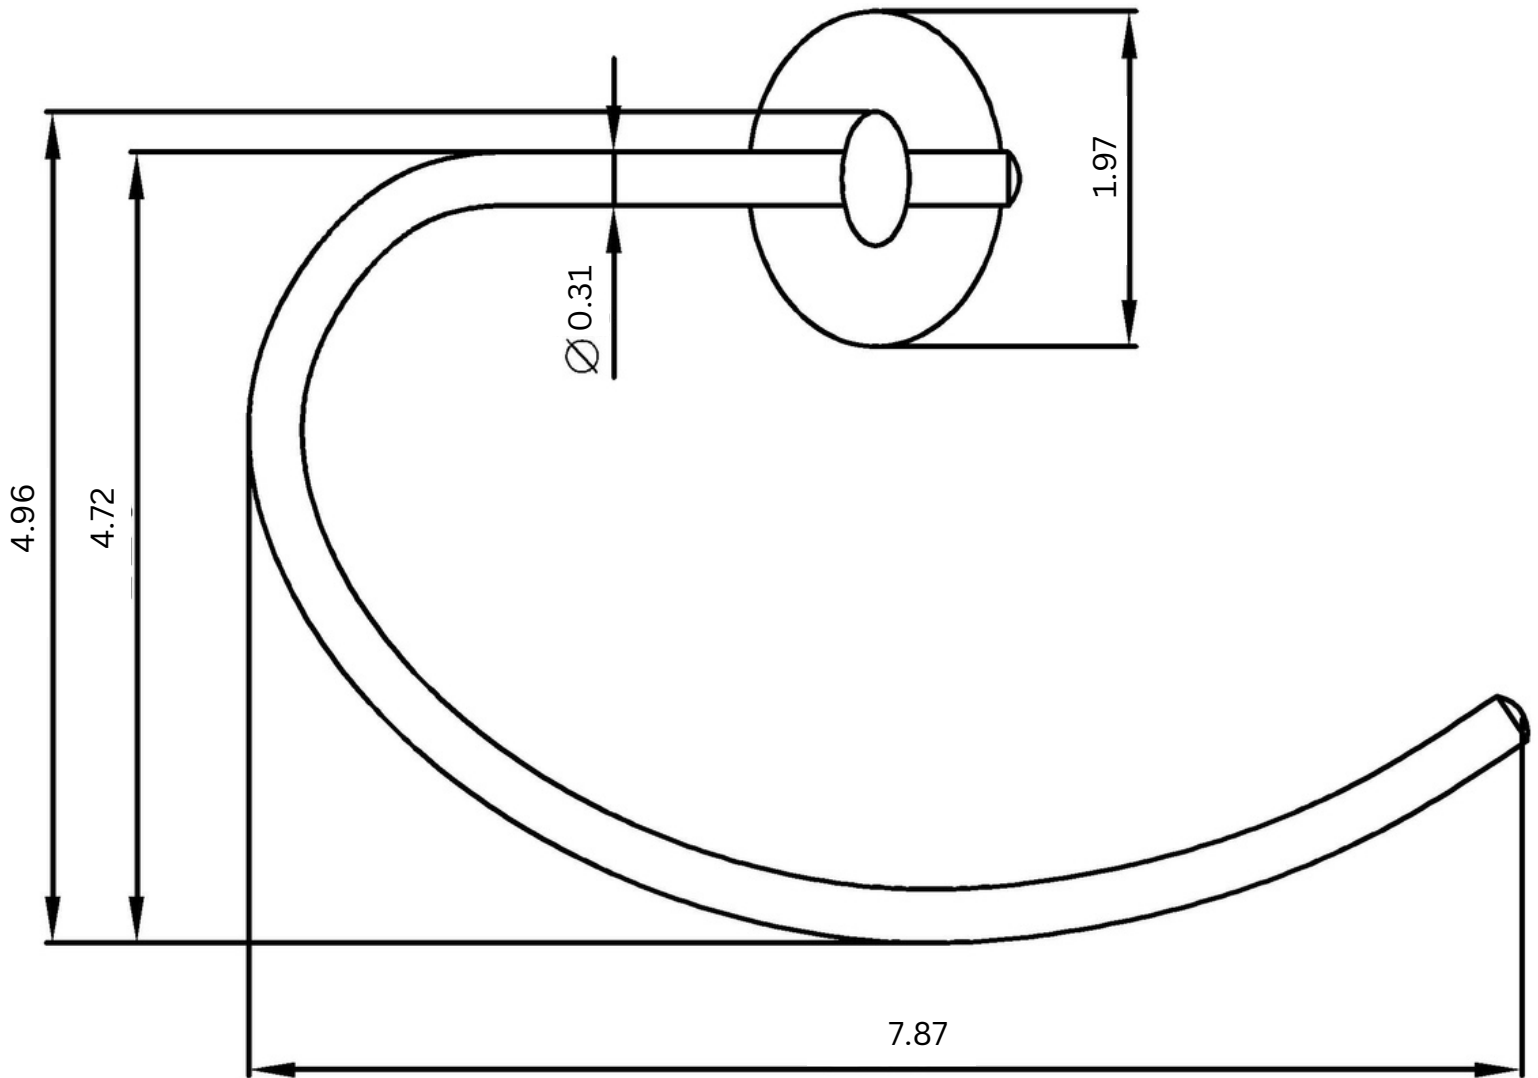

Dimensions

(Measurements in inches)

Towel Ring