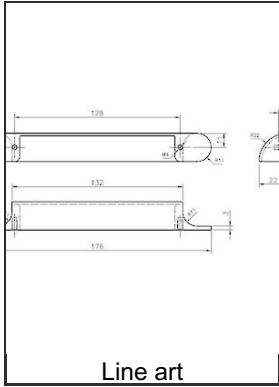

Length - Overall Dimensions 6 15/16 in*

Screw/Nail M4 (Not Included)

Packaging format Per unit

TECHNICAL SPECIFICATIONS

Product №	616752128195
Pulls and Knobs Style	Modern
Type	Cup pulls
Material	Metal
Width - Overall Dimensions	7/8 in*
Color Group	Gray and Chrome Group
Finish Number	195
Suggested Price	From \$20.00 to \$30.00
Projection - Overall Dimensions	7/8 in*

Break-Away Zinc Plated Machine screw, Pan Head, Combined Pozi Slot Drive, M4, Type B Point
Product № 2805
Packaging format: Bag of 50 units

Inspiration Board - 98840B

Product № 98840B

RELATED DOCUMENTS

DISCLAIMER