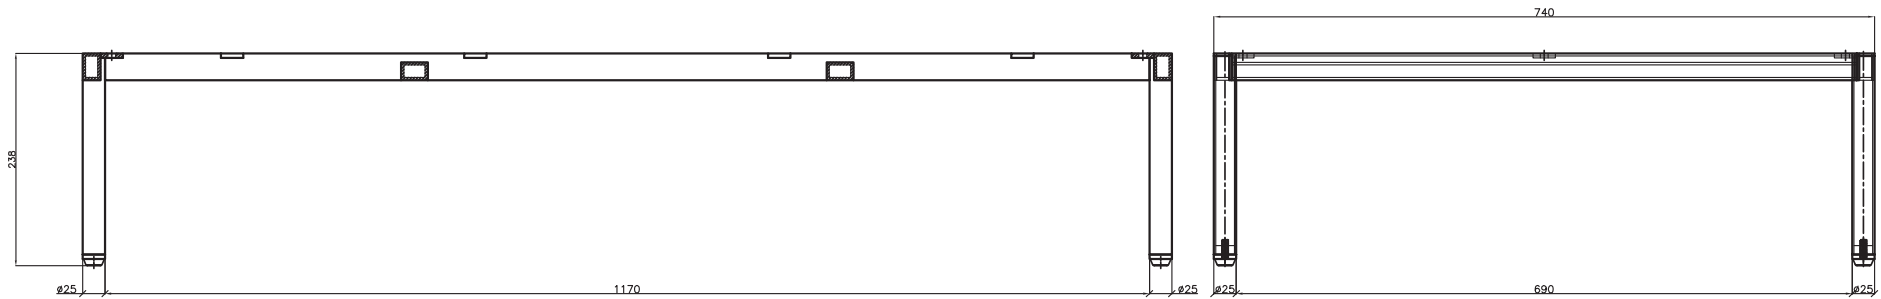

F
 RIAD 2-Seater Arm Left 1X
 RIAD Corner Seat Right 1X
 RIAD 74 Side Table with Teak Top 1X

G
 RIAD 2-Seater Arm Left 1X
 RIAD Corner Seat Right 1X
 RIAD 74 Side Table with Teak Top 1X

H
 RIAD 2-Seater Arm Left 1X
 RIAD Center Sofa 1X
 RIAD 2-Seater Arm Right 1X
 RIAD 74 Side Table with Teak Top 2X

MF VIEW

OASIQ	DWG.NO: FAE0A14-7	TITLE : MF VIEW	DIM EXT: 740x1220x238 MM.	MATERIAL: AL	DRAWN BY : CHANAKAN	FINISH DATE		MF
						PREPAR DATE:09-06-16	GIG SCALE : 1:1	P. 1
						BEGIN DATE : 1-02-16	JACK	⊕ ⊞