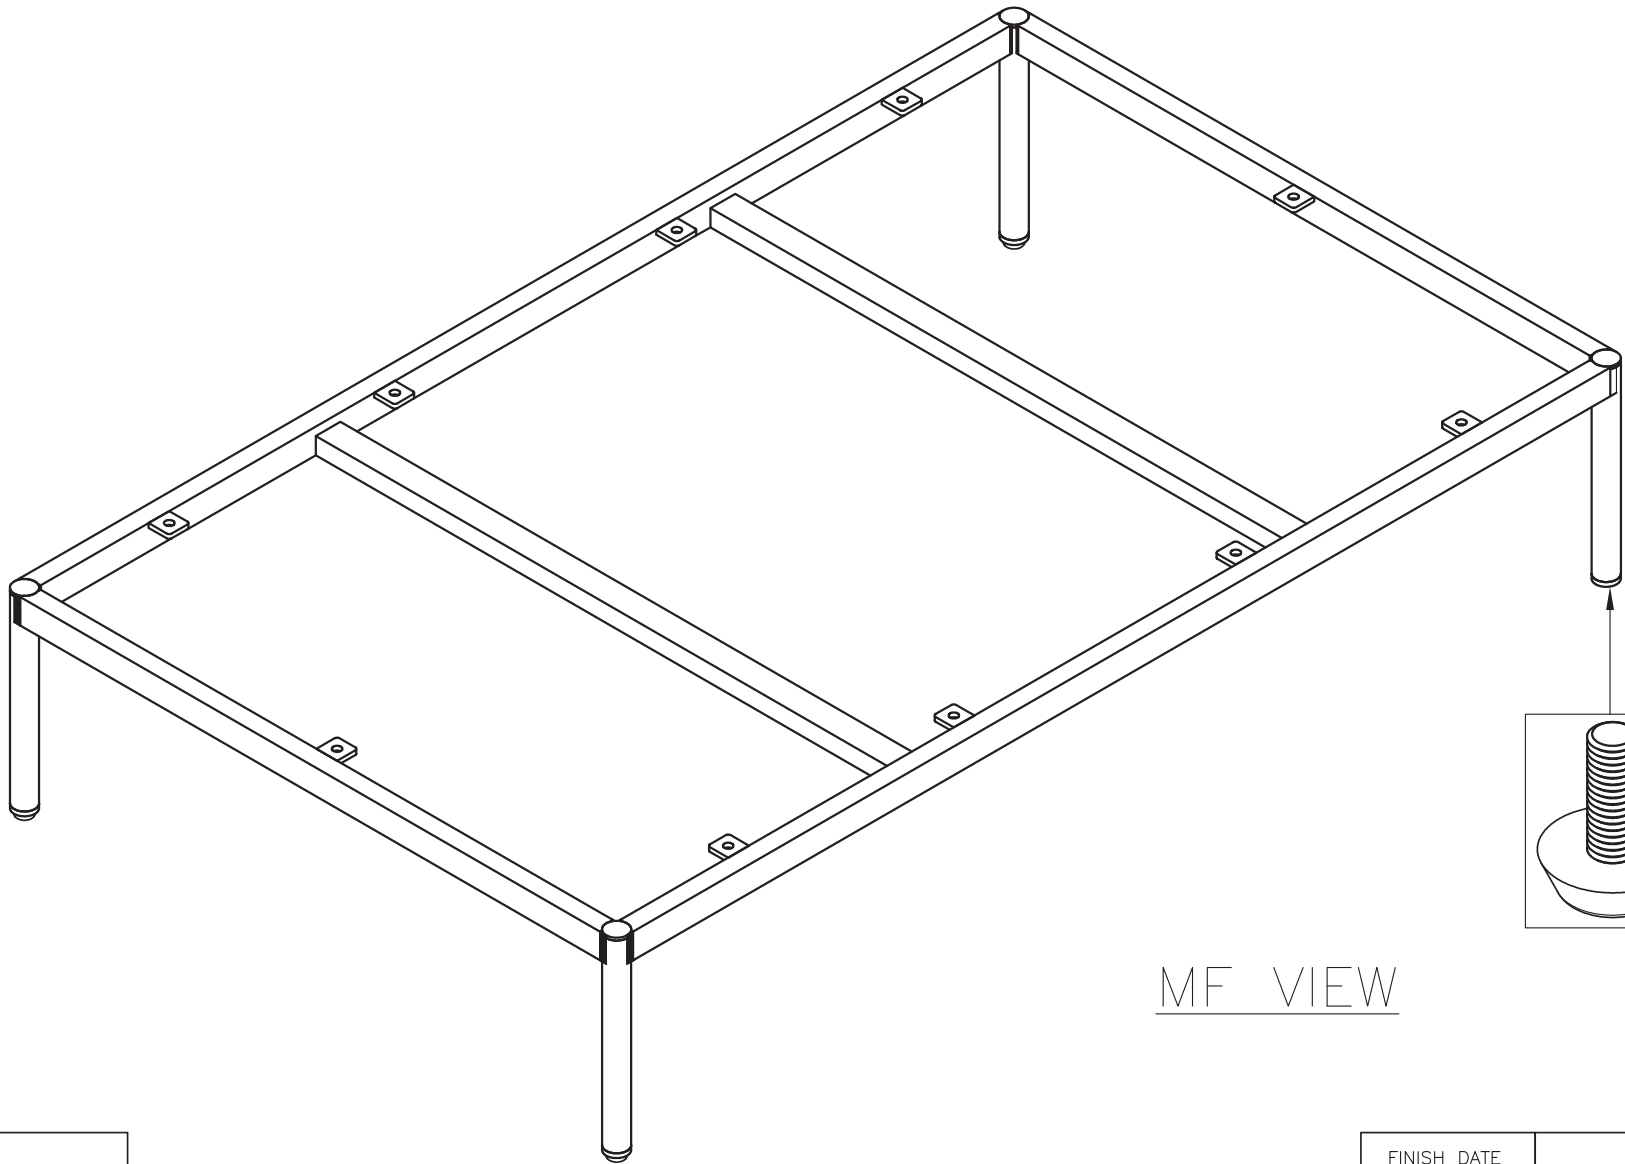

E
 RIAD 2-Seater Arm Left 1X
 RIAD Corner Seat Right 1X
 RIAD Center Sofa 1X
 RIAD Corner Seat Left 1X
 RIAD 2-Seater Arm Right 1X
 RIAD 74 Side Table with Teak Top 2X
 RIAD 122 Coffee Table with Teak Top 1X

MF VIEW

OASIQ	DWG.NO: FAE0A14-7	TITLE : MF VIEW	DIM EXT: 740x1220x238 MM.	MATERIAL: AL	DRAWN BY : CHANAKAN	FINISH DATE		MF
						PREPAR DATE:09-06-16	GIG SCALE : 1:1	P. 1
						BEGIN DATE : 1-02-16	JACK	⊕ ⊞