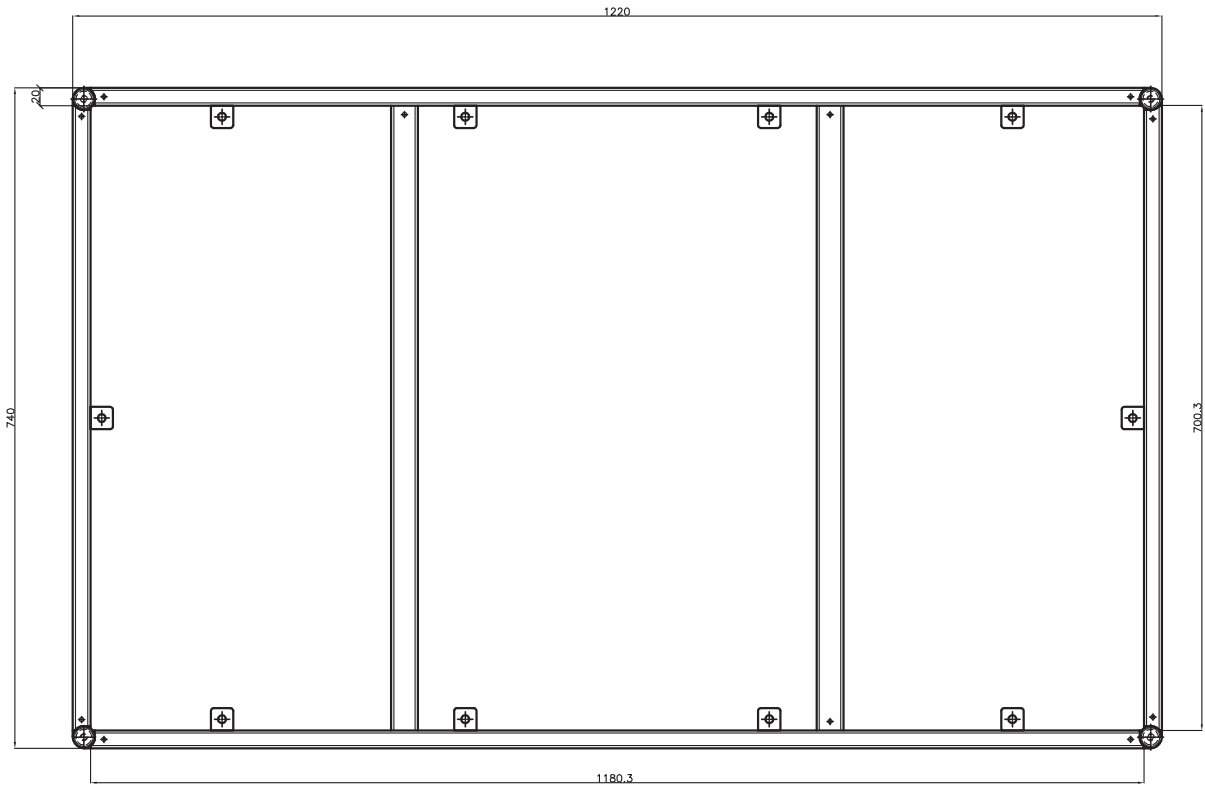

F
 RIAD 2-Seater Arm Left 1X
 RIAD Corner Seat Right 1X
 RIAD 74 Side Table with Teak Top 1X

G
 RIAD 2-Seater Arm Left 1X
 RIAD Corner Seat Right 1X
 RIAD 74 Side Table with Teak Top 1X

H
 RIAD 2-Seater Arm Left 1X
 RIAD Center Sofa 1X
 RIAD 2-Seater Arm Right 1X
 RIAD 74 Side Table with Teak Top 2X

MF VIEW

OASIQ	DWG.NO: FAE0A14-7	TITLE : MF VIEW	DIM EXT: 740x1220x238 MM.	MATERIAL: AL	DRAWN BY : CHANAKAN	FINISH DATE		MF
						PREPAR DATE:09-06-16	GIG SCALE : 1:1	P. 1
						BEGIN DATE : 1-02-16	JACK	⊕ ⊞