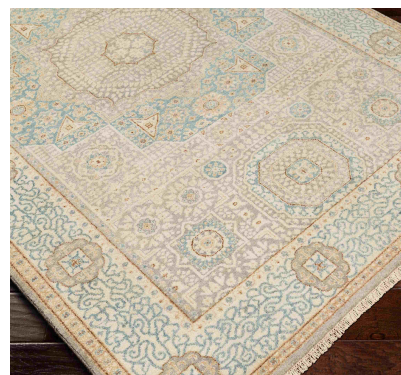

Cambridge CMB-8014

CORNER DETAIL

DETAILS

100% NZ Wool
Hand Knotted
Low Pile
Thickness: 0.24"
Made in India

SIZES AVAILABLE

2' x 3'
18" Sample