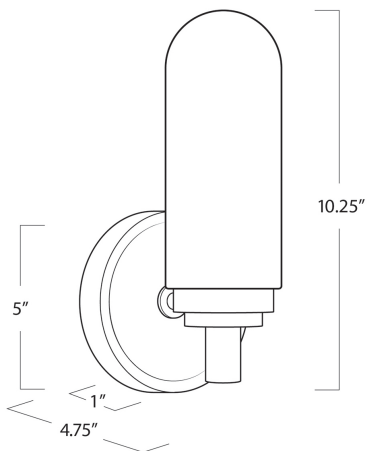

REGINA ANDREW

DETROIT

SPECIFICATION SHEET

Salon Sconce Single
15-1208NB

HEIGHT	10.25
WIDTH	5
DEPTH	4.75
SHADE DIMS	N/A
SHADE COLOR	N/A
BULB QTY	1
BULB TYPE	G9 LED
SOCKET	G 9
WATTAGE	3.5 Watt Max
WIRING TYPE	Hard Wire
BACKPLATE	5 x 5 x 1
JUNCTION BOX	7.75 in from top, 2.5 in from bottom, 2.5 in from side
MATERIAL	Alabaster
FINISH	Natural Brass
NOTES	N/A
FREIGHT ONLY	No