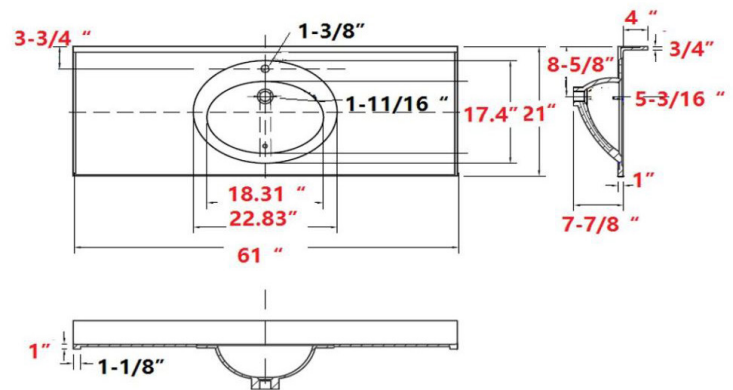

61" Cultured Marble Vanity Top Solid White

SPECIFICATIONS

MATERIAL:	Cultured Marble
TOOLS NEEDED FOR INSTALLATION:	100% Silicone
ASSEMBLED DIMENSIONS:	11.09 in H x 61 in W x 22 in D
ASSEMBLED WEIGHT:	95.68 lbs
NUMBER OF MOUNTING HOLES:	1
BOWL MATERIAL:	Cultured Marble
BACK SPLASH INCLUDED:	Yes
NUMBER OF BOWLS:	1
BOWL DIMENSIONS:	5.63 in H x 12.4 in W x 18.7 in D
BOWL SHAPE:	Oval
SINK THICKNESS:	0.98in
MOUNTING TYPE:	Integrated
OVERFLOW HOLE:	Yes
VANITY TOP COLOR:	Solid White
FAUCET TYPE:	Single Hole