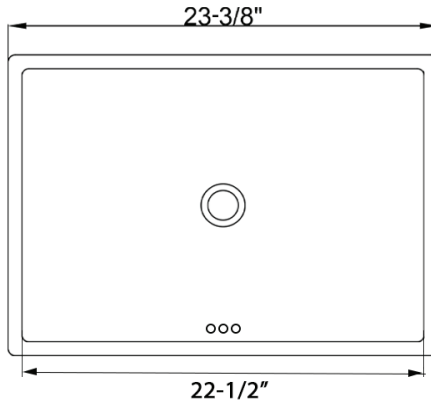

DIMENSIONS

SCAN TO REGISTER YOUR WARRANTY

or visit
www.ruvati.com/register

RUVATI USA
www.ruvati.com

Phone: 1.855.478.8284
Email: support@ruvati.com