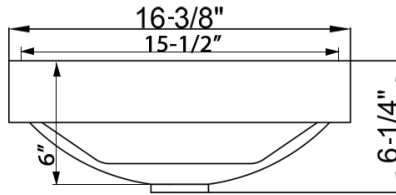

DIMENSIONS

SCAN TO REGISTER YOUR WARRANTY

or visit
www.ruvati.com/register

RUVATI USA
www.ruvati.com

Phone: 1.855.478.8284
Email: support@ruvati.com