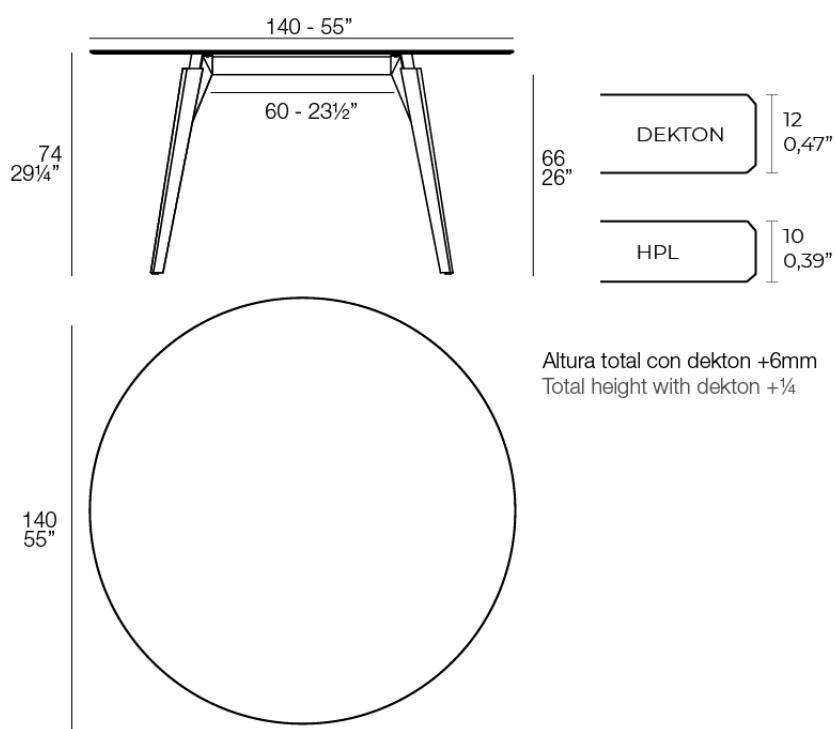

Products / Dining Tables / Faz Wood High Table ø140x74

Faz wood high table ø140x74

by Ramón Esteve

Faz is a modular collection of outdoor furniture and planters designed by Ramón Esteve for Vondom. He is the architect of harmony, serenity, timelessness and universality, and he has created mineral and emphatic shapes that make Faz a design that contextualizes with homes and installations. An ambience, encircling as a result of the blissful combination of the material and lighting, so that the sole sensation would be its fusion.

Info

Description

Weight: 36.14 Kg

FAZ WOOD Mesa Salón 140 x 140
FAZ WOOD Lounge Table 55" x 55"

Finishes

finishes

HPL

Ref. 54324

white

black

HPL WHITE

Ref. 54324B

white

DEKTON

Ref. 54324M

kelya