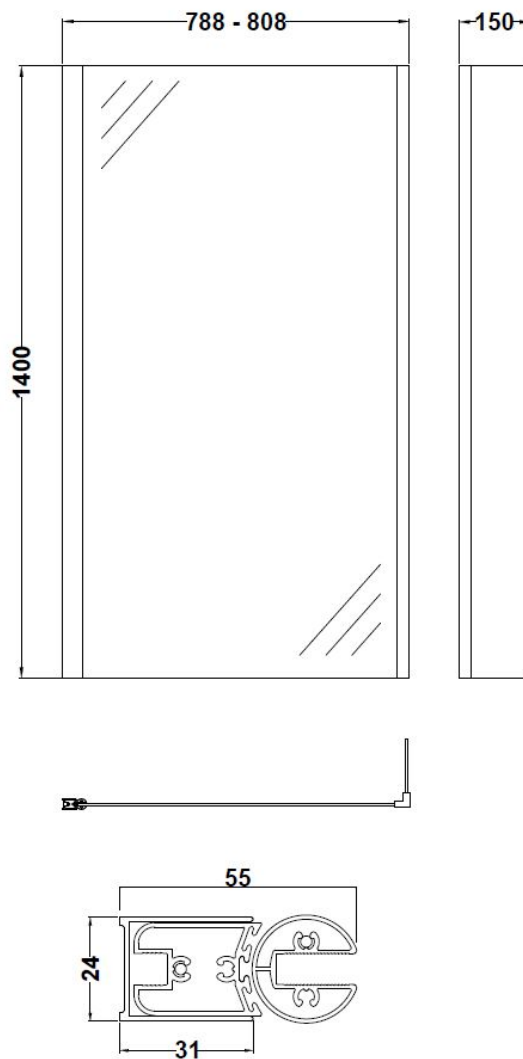

CUSTOMER DATA SHEET - ENCLOSURES

DESCRIPTION: Square Shower Hinged Bath Screen

PRODUCT DIMENSIONS

Height (mm)	Width (mm)	Depth (mm)	Nett Wgt Kg
1400	808	150	18.7

PACKAGING DIMENSIONS

Height (mm)	Width (mm)	Length (mm)	Gross Wgt Kg
55	840	1460	18.7

PACKAGING DATA

Box Colour	Brown Cardboard Box - Printed		
Box Qty		Label Colour	Not Applicable
Label Size	x	Label Qty	

OUTER BOX DIMENSIONS (If Applicable)

Height (mm)	Width (mm)	Depth (mm)	Length (mm)	Gross Wgt Kg

PRODUCT DETAILS

Country of Origin	China
Fitting Instruction	Yes
Profile Material	Aluminium
Adjustments (mm)	788 - 808mm
Swing In Dim (mm)	777mm
Radius (mm)	Not Applicable
Easy Fit	Not Applicable
Handle Style	Not Applicable
Enclosure Design	Not Applicable
Support Bar Inc'	Support Bar Not Included

CE Approval	No
Profile Finish	Polished Chrome
Entry Width (mm)	
Swing Out Dim (mm)	777mm
Glass Thickness (mm)	6
Easy Clean	No
Handle Material	Not Applicable
Wheel Type	Not Applicable
Extras	None