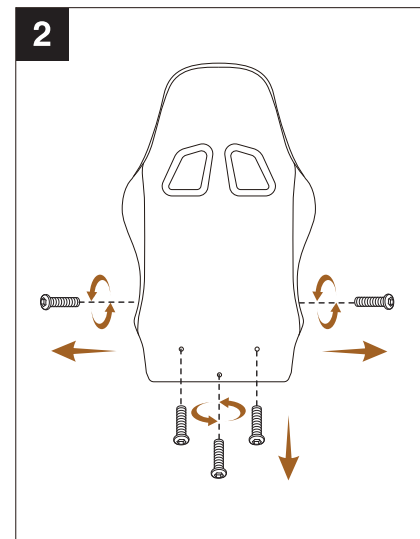

! ATTENTION

Some screws are pre-installed on the chair and are NOT included in the hardware pack.

Please check the screw number according to the instruction manual and look for it on the chair!

Please remove the pre-installed screws before installation