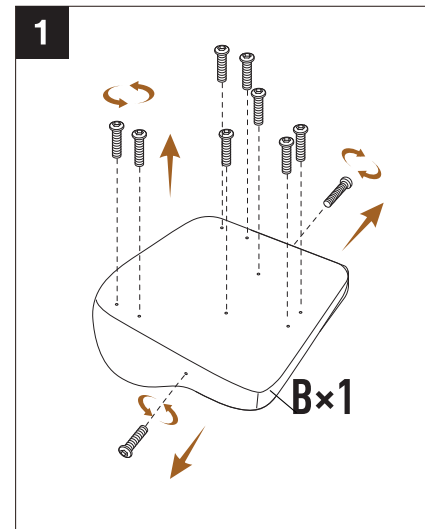

! ATTENTION

Some screws are pre-installed on the chair and are NOT included in the hardware pack.

Please check the screw number according to the instruction manual and look for it on the chair!

Please remove the pre-installed screws before installation