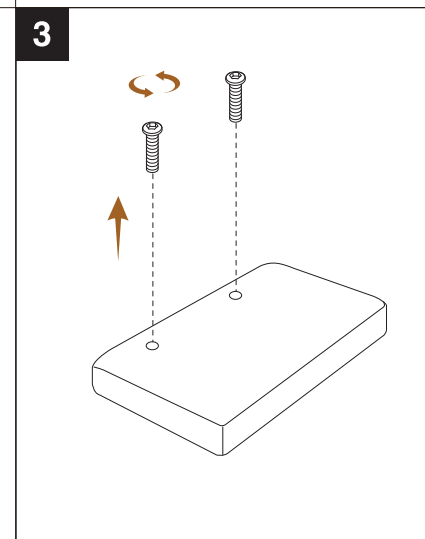

! ATTENTION

Some screws are pre-installed on the chair and are NOT included in the hardware pack.

Please check the screw number according to the instruction manual and look for it on the chair!

Please remove the pre-installed screws before installation