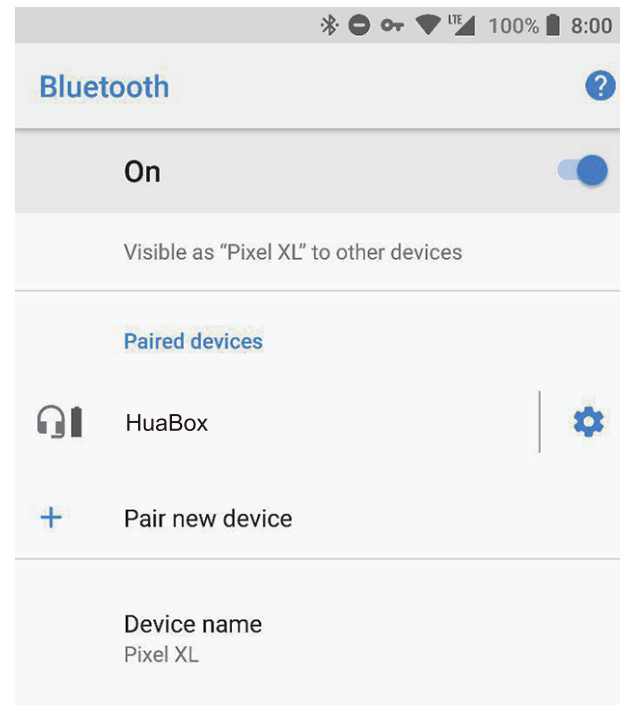

## BLUETOOTH CONNECTION (bluetooth name HuaBox)