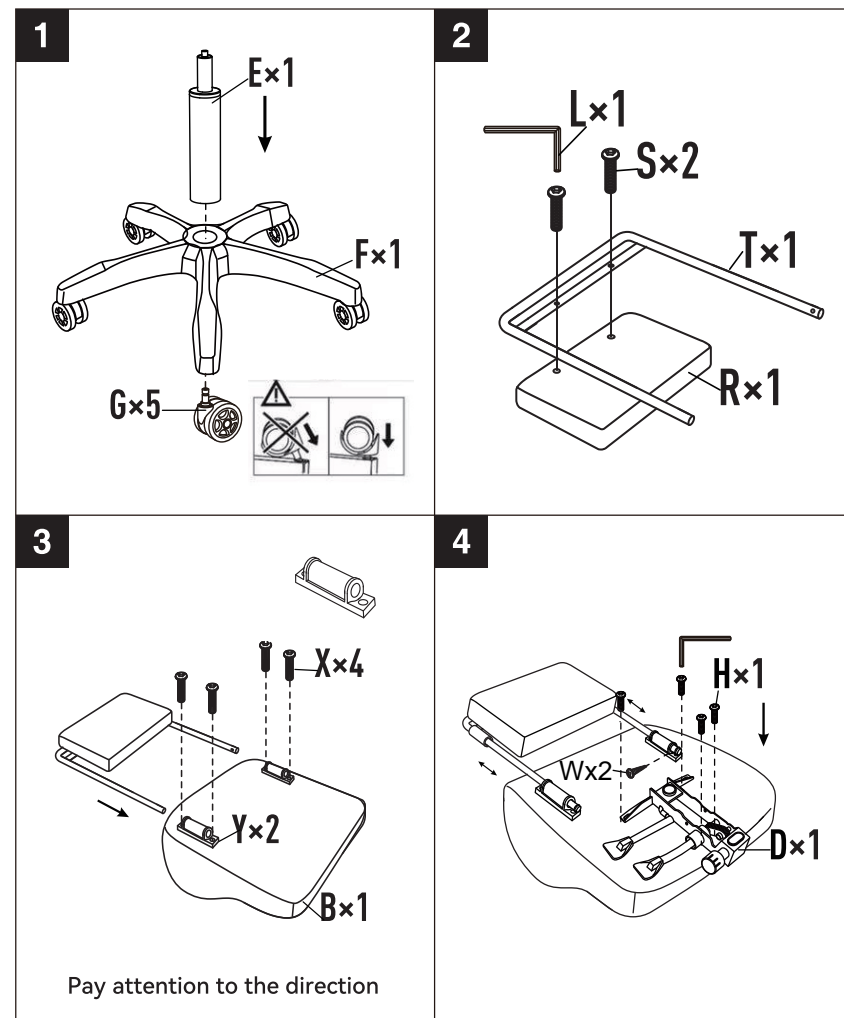

PACKING LIST

A*1 	B*1 	D*1 	E*1 	F*1
G*5 	R*1 	Y*2 	T*1 	C-R*1
C-L*1 	H*4 6*20mm	P*3 6*40mm	J*4 8*40mm	X*4 6*25mm
S*2 6*30mm	W*2 	L*1 	K*1 	M*1
N*1 	Q*4 	V*1 		

INSTALLATION

Note: All screws have been preassembled to the accessories. Please remove them from the accessories before assembling.