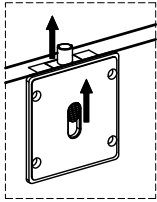

TO REACTIVATE DOOR PIN, PRESS THE BUTTON WHEN IN THE BOTTOM POSITION

TO RELEASE DOOR PIN, MOVE THE BUTTON TO THE BOTTOM POSITION