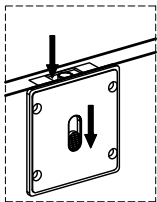

TO REACTIVATE DOOR PIN, PRESS THE BUTTON WHEN IN THE BOTTOM POSITION

TO RELEASE DOOR PIN, MOVE THE BUTTON TO THE BOTTOM POSITION