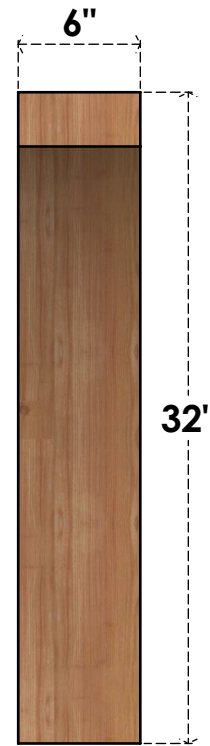

BRC06X24X32THR00RWR

6"W X 24"D X 32"H THORTON ROUGH SAWN BRACE, WESTERN RED CEDAR

SIDE

FRONT

EKENA MILLWORK
 2300 WEST MAIN ST.
 CLARKSVILLE, TX 75426
 TOLL FREE: 866-607-0453
 WWW.EKENAMILLWORK.COM

NOTES

1. INSTALLATION TO BE COMPLETED IN ACCORDANCE WITH MANUFACTURER'S SPECIFICATIONS.
2. DRAWING MAY NOT BE TO SCALE
3. THIS DRAWING IS INTENDED FOR DESIGN AND PLANNING PURPOSES ONLY.
4. ALL INFORMATION CONTAINED HEREIN WAS CURRENT AT THE TIME OF DEVELOPMENT BUT MUST BE REVIEWED AND APPROVED BY THE PRODUCT MANUFACTURER TO BE CONSIDERED ACCURATE.
5. PRODUCTS ARE NOT KILN DRIED. THIS ITEM IS UNIQUE AND WILL CONTAIN THE NATURAL VARIATIONS THAT THE WOOD SPECIES OFFERS. THIS MAY RESULT IN VARIATIONS UP TO 1/4"