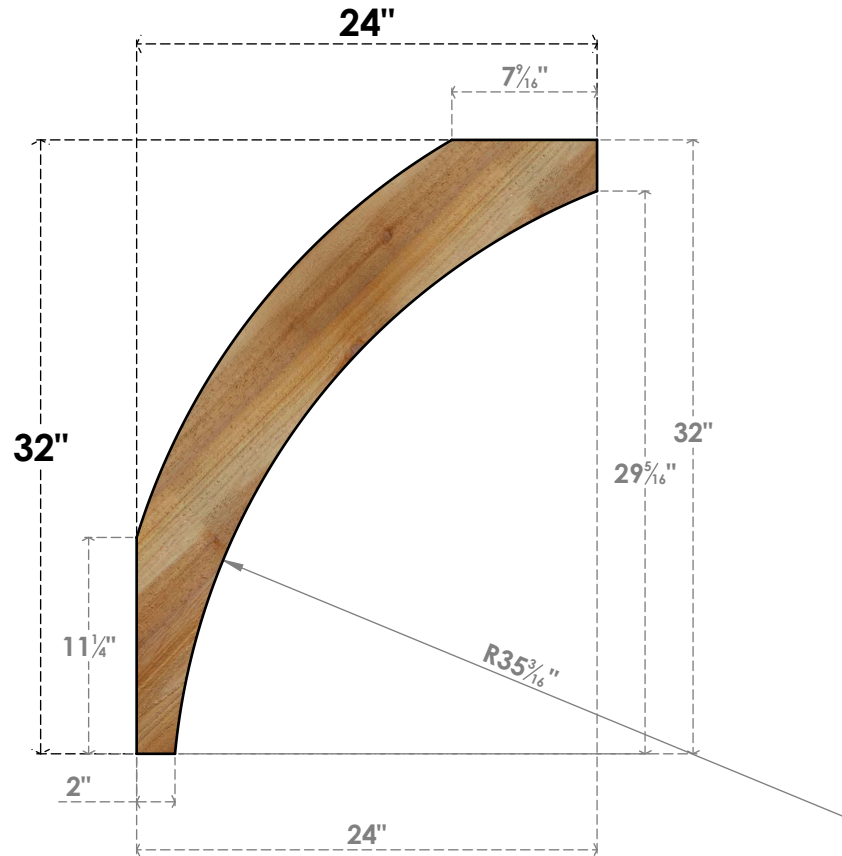

BRC06X24X32THR00RWR

6"W X 24"D X 32"H THORTON ROUGH SAWN BRACE, WESTERN RED CEDAR

SIDE

FRONT

EKENA MILLWORK
 2300 WEST MAIN ST.
 CLARKSVILLE, TX 75426
 TOLL FREE: 866-607-0453
 WWW.EKENAMILLWORK.COM

NOTES

1. INSTALLATION TO BE COMPLETED IN ACCORDANCE WITH MANUFACTURER'S SPECIFICATIONS.
2. DRAWING MAY NOT BE TO SCALE
3. THIS DRAWING IS INTENDED FOR DESIGN AND PLANNING PURPOSES ONLY.
4. ALL INFORMATION CONTAINED HEREIN WAS CURRENT AT THE TIME OF DEVELOPMENT BUT MUST BE REVIEWED AND APPROVED BY THE PRODUCT MANUFACTURER TO BE CONSIDERED ACCURATE.
5. PRODUCTS ARE NOT KILN DRIED. THIS ITEM IS UNIQUE AND WILL CONTAIN THE NATURAL VARIATIONS THAT THE WOOD SPECIES OFFERS. THIS MAY RESULT IN VARIATIONS UP TO 1/4"