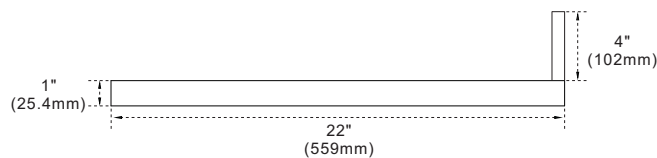

### Features

- Genuine Quartz
- Single 17.3" rectangular under mount sink cutout
- 8" wide spread faucet holes
- Matching 4" height backsplash available for purchase (**sold separately, not included**)
- Solid 1" counter top thickness

### SIDE VIEW

**NOTE: SINK STYLE, SHAPE, FAUCET HOLES, CUTOUT ON TOP, VANITY MAY VARY FROM THE PICTURE ABOVE.  
INSTRUCTIONAL PURPOSE ONLY.**