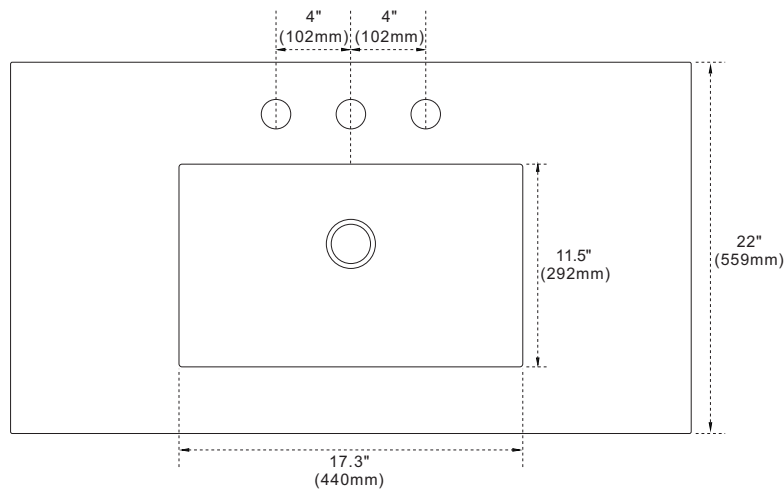

## Model: 430002-37-QWR Countertop

### Features

- Genuine Quartz
- Single 17.3" rectangular under mount sink cutout
- 8" wide spread faucet holes
- Matching 4" height backsplash available for purchase (**sold separately, not included**)
- Solid 1" counter top thickness

### SIDE VIEW

**NOTE: SINK STYLE, SHAPE, FAUCET HOLES, CUTOUT ON TOP, VANITY MAY VARY FROM THE PICTURE ABOVE.  
INSTRUCTIONAL PURPOSE ONLY.**