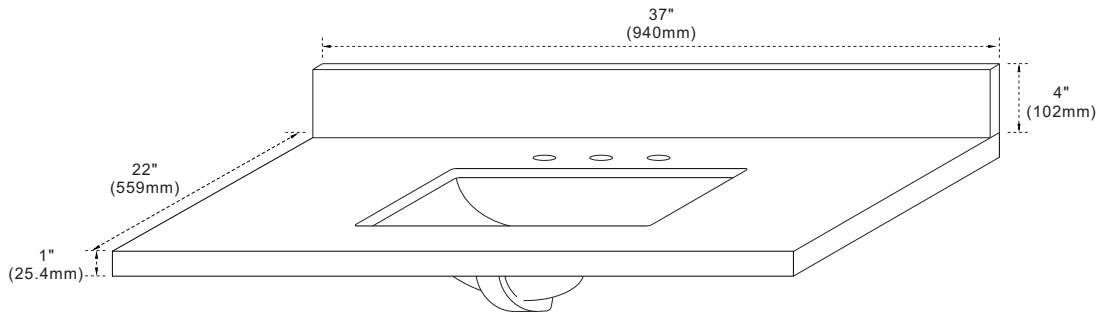

### Features

- Genuine Quartz
- Single 17.3" rectangular under mount sink cutout
- 8" wide spread faucet holes
- Matching 4" height backsplash available for purchase (**sold separately, not included**)
- Solid 1" counter top thickness

### SIDE VIEW

**NOTE: SINK STYLE, SHAPE, FAUCET HOLES, CUTOUT ON TOP, VANITY MAY VARY FROM THE PICTURE ABOVE.  
INSTRUCTIONAL PURPOSE ONLY.**