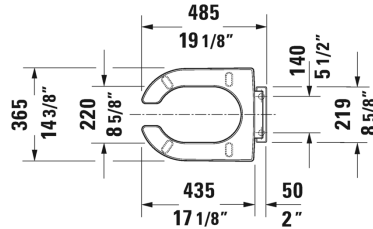

## Starck 3 Toilet seat ring # 0064310000

Toilet seat ring	Dimension	Weight	Order number
elongated, open front, hinges plastic, without slow close			
<b>Colors</b>			
00 White			
<b>Variant</b>			
		3 lb	0064310000
<b>Suitable products</b>			
Two-Piece toilet (without tank), suitable for SensoWash Starck, syphonic, 12" rough-in, vertical outlet, cUPC® listed*, WaterSense® listed, 1.28 gpf, 14 5/8" x 27 3/4" Inch	14 5/8" x 27 3/4" Inch		212501
One-Piece toilet suitable for SensoWash Starck, syphonic, 12" rough-in, with single flush mechanism, with side lever, 3" flapper valve, vertical outlet, cUPC® listed*, WaterSense® listed, 1.28 gpf, 14 5/8" x 28 1/8" Inch	14 5/8" x 28 1/8" Inch		212001
Toilet wall-mounted washdown model, suitable for SensoWash Starck, Durafix included, cUPC® listed*, WaterSense® listed, 14 1/8" x 24 3/8" Inch	14 1/8" x 24 3/8" Inch		222609
Toilet wall-mounted washdown model, Durafix included, suitable for SensoWash Starck, cUPC® listed*, WaterSense® listed, 14 3/5" x 24 5/8" Inch	14 3/5" x 24 5/8" Inch		254409
One-Piece toilet back-to-wall, syphonic, 12" rough-in, with single flush piston valve, top flush, suitable for SensoWash Starck, cUPC® listed*, WaterSense® listed, 1.28 gpf, 15 3/4" x 28 1/8" Inch	15 3/4" x 28 1/8" Inch		212301
Two-Piece toilet (without tank), suitable for SensoWash Starck, syphonic, 12" rough-in, vertical outlet, cUPC® listed*, WaterSense® listed, 1.28 gpf, 14 5/8" x 27 1/2" Inch	14 5/8" x 27 1/2" Inch		212601

*All drawings contain the necessary measurements which are subject to standard tolerances. They are stated in inch & mm and are non-binding. Exact measurements, in particular for customized installation scenarios, can only be taken from the finished ceramic piece.*