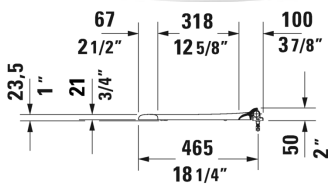

## Starck 3 Toilet seat ring # 0064310000

Toilet seat ring	Dimension	Weight	Order number
elongated, open front, hinges plastic, without slow close			
<b>Colors</b>			
00 White			
<b>Variant</b>			
		3 lb	0064310000
<b>Suitable products</b>			
Two-Piece toilet (without tank), suitable for SensoWash Starck, syphonic, 12" rough-in, vertical outlet, cUPC® listed*, WaterSense® listed, 1.28 gpf, 14 5/8" x 27 3/4" Inch	14 5/8" x 27 3/4" Inch		212501
One-Piece toilet suitable for SensoWash Starck, syphonic, 12" rough-in, with single flush mechanism, with side lever, 3" flapper valve, vertical outlet, cUPC® listed*, WaterSense® listed, 1.28 gpf, 14 5/8" x 28 1/8" Inch	14 5/8" x 28 1/8" Inch		212001
Toilet wall-mounted washdown model, suitable for SensoWash Starck, Durafix included, cUPC® listed*, WaterSense® listed, 14 1/8" x 24 3/8" Inch	14 1/8" x 24 3/8" Inch		222609
Toilet wall-mounted washdown model, Durafix included, suitable for SensoWash Starck, cUPC® listed*, WaterSense® listed, 14 3/5" x 24 5/8" Inch	14 3/5" x 24 5/8" Inch		254409
One-Piece toilet back-to-wall, syphonic, 12" rough-in, with single flush piston valve, top flush, suitable for SensoWash Starck, cUPC® listed*, WaterSense® listed, 1.28 gpf, 15 3/4" x 28 1/8" Inch	15 3/4" x 28 1/8" Inch		212301
Two-Piece toilet (without tank), suitable for SensoWash Starck, syphonic, 12" rough-in, vertical outlet, cUPC® listed*, WaterSense® listed, 1.28 gpf, 14 5/8" x 27 1/2" Inch	14 5/8" x 27 1/2" Inch		212601

*All drawings contain the necessary measurements which are subject to standard tolerances. They are stated in inch & mm and are non-binding. Exact measurements, in particular for customized installation scenarios, can only be taken from the finished ceramic piece.*