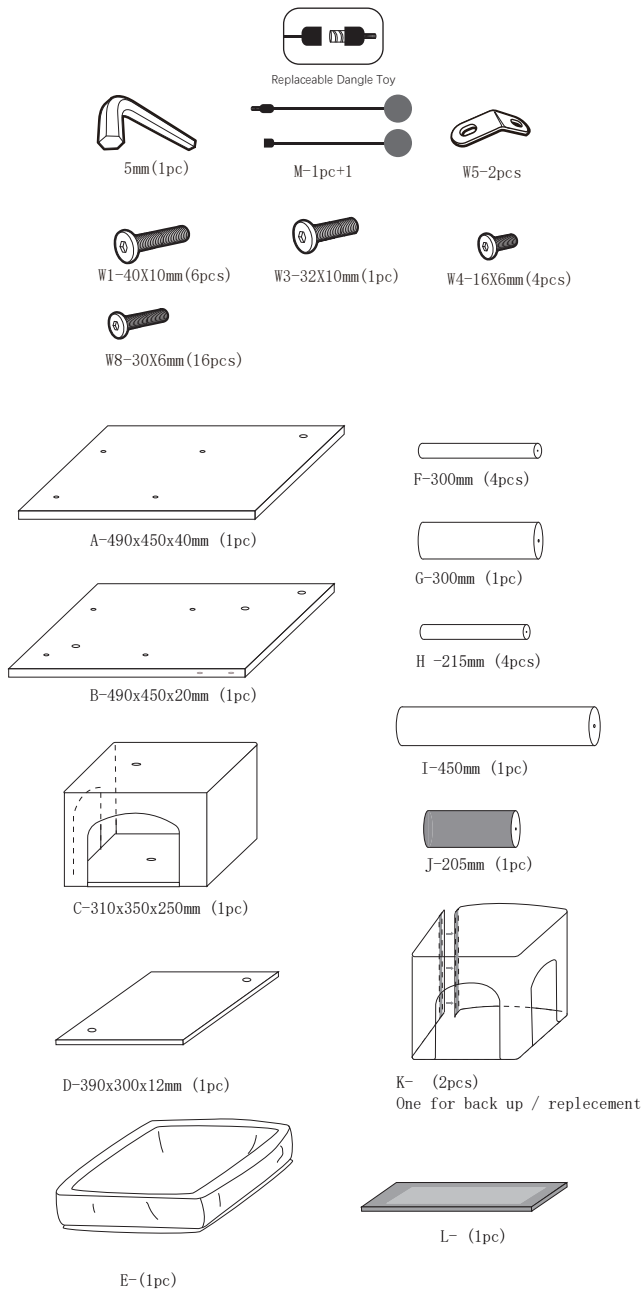

LEFUNJU-CATTREE-33"

- We are committed to delivering customer-driven products that live up to your high standards.
- We encourage you to write a review sharing your experiences with the product.
- For further services:
- Email us for further assistance
- Please scan the QR code in the upper right corner to get the installation video.

1

2

3

4

5

6

7

8