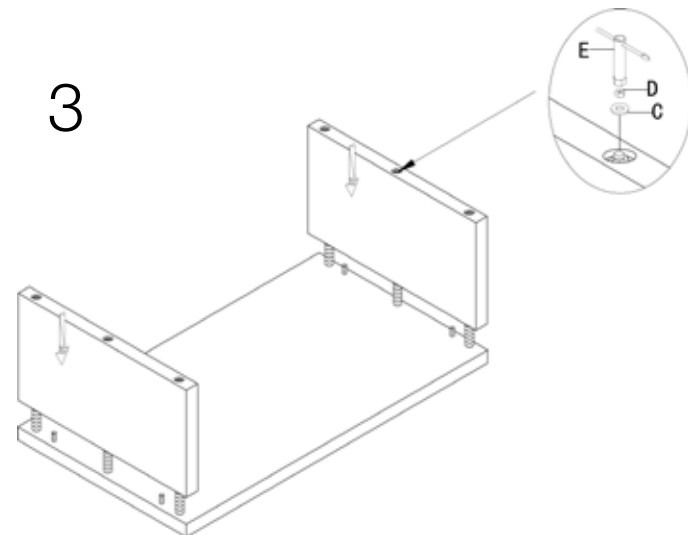

Assembly Instructions

Coffee Table

A (4 pcs) 

8 x 30mm

B (6 pcs) 

8 x 322mm

C (6 pcs) 

M22 x 1.5mm

D (6 pcs) 

M8mm

E (1 pc) 

M8mm

During assembly, hand tighten screws only. When all screws are in place, then tighten completely.