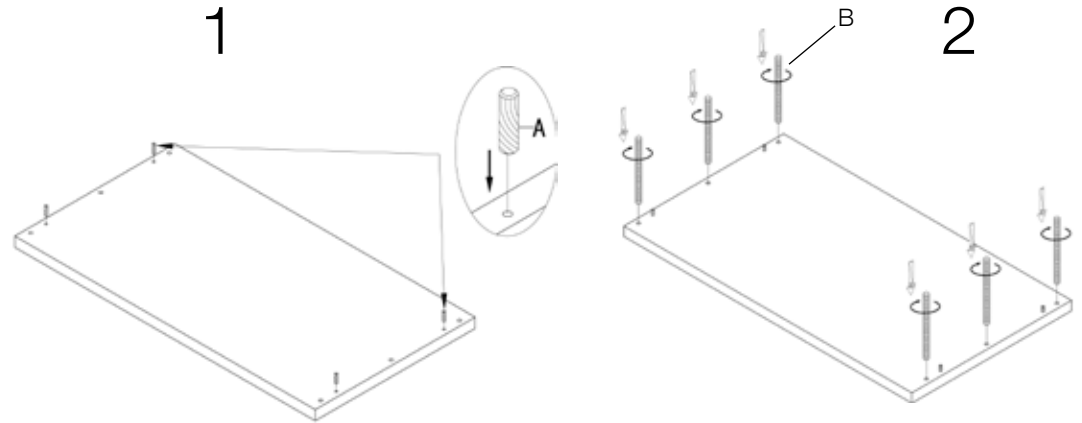

Assembly Instructions

Coffee Table

A (4 pcs) 

8 x 30mm

B (6 pcs) 

8 x 322mm

C (6 pcs) 

M22 x 1.5mm

D (6 pcs) 

M8mm

E (1 pc) 

M8mm

During assembly, hand tighten screws only. When all screws are in place, then tighten completely.