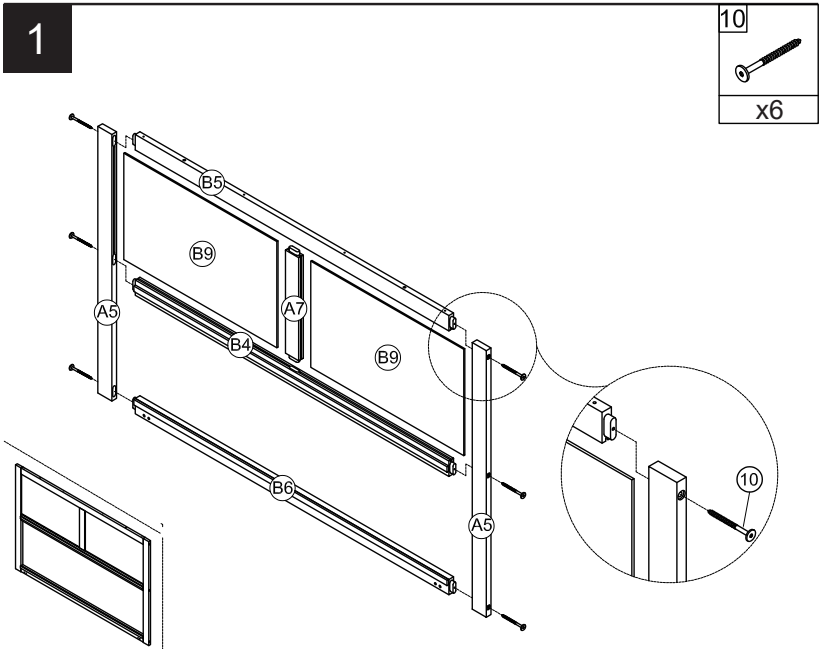

⑭ x38

M4 x 15mm
Screw/Vis

⑮ x32

Φ1/4" x 50mm
Hex-head Bolts
/Boulons à tête
hexagonale

⑯ x16

M3.5 x 12mm
Screw / Vis

⑰ x16

**Assembly Tool Required (Not Included)
/Outil d'Assemblage Requis (non inclus)**