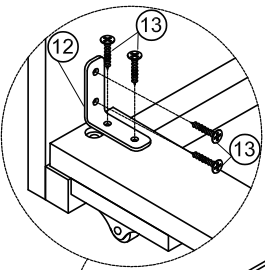

⑭ x38

M4 x 15mm
Screw/Vis

⑮ x32

Φ1/4" x 50mm
Hex-head Bolts
/Boulons à tête
hexagonale

⑯ x16

M3.5 x 12mm
Screw / Vis

⑰ x16

**Assembly Tool Required (Not Included)
/Outil d'Assemblage Requis (non inclus)**

16	2	6
		
x16	x32	x16

7

8

9

2	1	3
		
x8	x8	x4

10

14	
x20	

11

12

13

14

15

7	14
	
x2	x4

EN

Return / Damage Claim Instructions

- ⚠ **DO NOT discard the box / original packaging.**
In case a return is required, the item must be returned in original box. Without this your return will not be accepted.
- ⚠ **Take a photo of the box markings.**
A photo of the markings (text) on the side of the box is required in case a part is needed for replacement. This helps our staff identify your product number to ensure you receive the correct parts.
- ⚠ **Take a photo of the damaged part (if applicable).**
A photo of the damage is always required to file a claim and get your replacement or refund processed quickly. Please make sure you have the box even if it is damaged.
- ⚠ **Send us an email with the images requested.**
Email us directly from marketplace where your item was purchased with the attached images and a description of your claim.