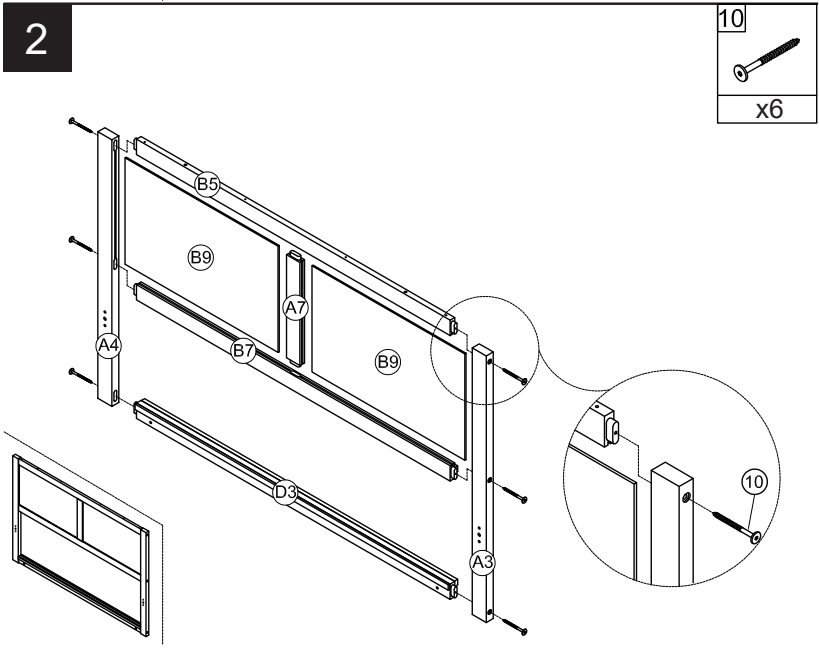

⑭ x38

M4 x 15mm
Screw/Vis

⑮ x32

Φ1/4" x 50mm
Hex-head Bolts
/Boulons à tête
hexagonale

⑯ x16

M3.5 x 12mm
Screw / Vis

⑰ x16

**Assembly Tool Required (Not Included)
/Outil d'Assemblage Requis (non inclus)**