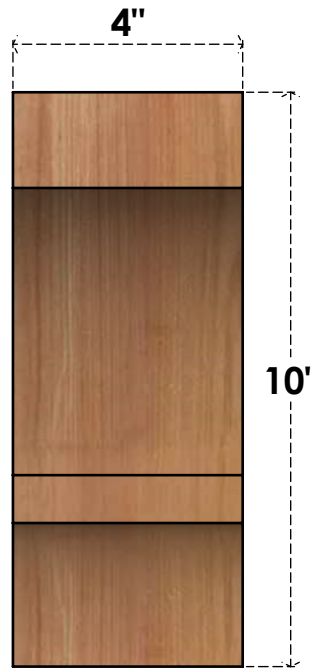

BRC04X10X10BOA00RWR

4"W X 10"D X 10"H BALBOA ROUGH SAWN BRACE, WESTERN RED CEDAR

SIDE

FRONT

EKENA MILLWORK
 2300 WEST MAIN ST.
 CLARKSVILLE, TX 75426
 TOLL FREE: 866-607-0453
 WWW.EKENAMILLWORK.COM

NOTES

1. INSTALLATION TO BE COMPLETED IN ACCORDANCE WITH MANUFACTURER'S SPECIFICATIONS.
2. DRAWING MAY NOT BE TO SCALE
3. THIS DRAWING IS INTENDED FOR DESIGN AND PLANNING PURPOSES ONLY.
4. ALL INFORMATION CONTAINED HEREIN WAS CURRENT AT THE TIME OF DEVELOPMENT BUT MUST BE REVIEWED AND APPROVED BY THE PRODUCT MANUFACTURER TO BE CONSIDERED ACCURATE.
5. PRODUCTS ARE NOT KILN DRIED. THIS ITEM IS UNIQUE AND WILL CONTAIN THE NATURAL VARIATIONS THAT THE WOOD SPECIES OFFERS. THIS MAY RESULT IN VARIATIONS UP TO 1/4"