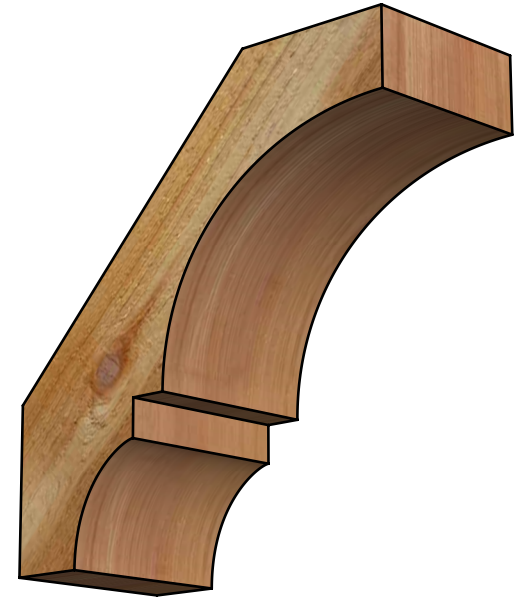

BRC04X10X10BOA00RWR

4"W X 10"D X 10"H BALBOA ROUGH SAWN BRACE, WESTERN RED CEDAR

SIDE

FRONT

EKENA MILLWORK
 2300 WEST MAIN ST.
 CLARKSVILLE, TX 75426
 TOLL FREE: 866-607-0453
 WWW.EKENAMILLWORK.COM

NOTES

1. INSTALLATION TO BE COMPLETED IN ACCORDANCE WITH MANUFACTURER'S SPECIFICATIONS.
2. DRAWING MAY NOT BE TO SCALE
3. THIS DRAWING IS INTENDED FOR DESIGN AND PLANNING PURPOSES ONLY.
4. ALL INFORMATION CONTAINED HEREIN WAS CURRENT AT THE TIME OF DEVELOPMENT BUT MUST BE REVIEWED AND APPROVED BY THE PRODUCT MANUFACTURER TO BE CONSIDERED ACCURATE.
5. PRODUCTS ARE NOT KILN DRIED. THIS ITEM IS UNIQUE AND WILL CONTAIN THE NATURAL VARIATIONS THAT THE WOOD SPECIES OFFERS. THIS MAY RESULT IN VARIATIONS UP TO 1/4"