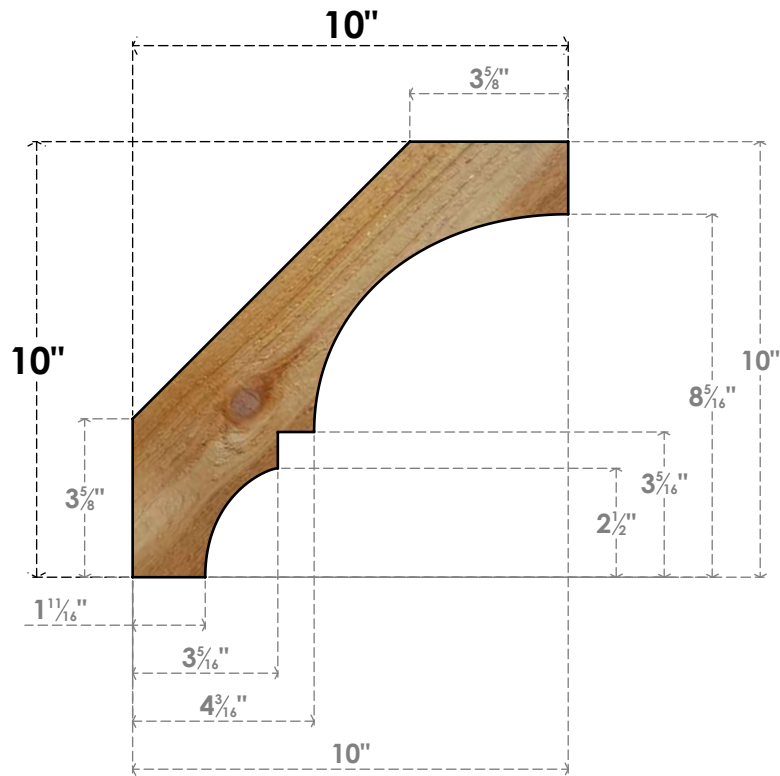

BRC04X10X10BOA00RWR

4"W X 10"D X 10"H BALBOA ROUGH SAWN BRACE, WESTERN RED CEDAR

SIDE

FRONT

EKENA MILLWORK
 2300 WEST MAIN ST.
 CLARKSVILLE, TX 75426
 TOLL FREE: 866-607-0453
 WWW.EKENAMILLWORK.COM

NOTES

1. INSTALLATION TO BE COMPLETED IN ACCORDANCE WITH MANUFACTURER'S SPECIFICATIONS.
2. DRAWING MAY NOT BE TO SCALE
3. THIS DRAWING IS INTENDED FOR DESIGN AND PLANNING PURPOSES ONLY.
4. ALL INFORMATION CONTAINED HEREIN WAS CURRENT AT THE TIME OF DEVELOPMENT BUT MUST BE REVIEWED AND APPROVED BY THE PRODUCT MANUFACTURER TO BE CONSIDERED ACCURATE.
5. PRODUCTS ARE NOT KILN DRIED. THIS ITEM IS UNIQUE AND WILL CONTAIN THE NATURAL VARIATIONS THAT THE WOOD SPECIES OFFERS. THIS MAY RESULT IN VARIATIONS UP TO 1/4"