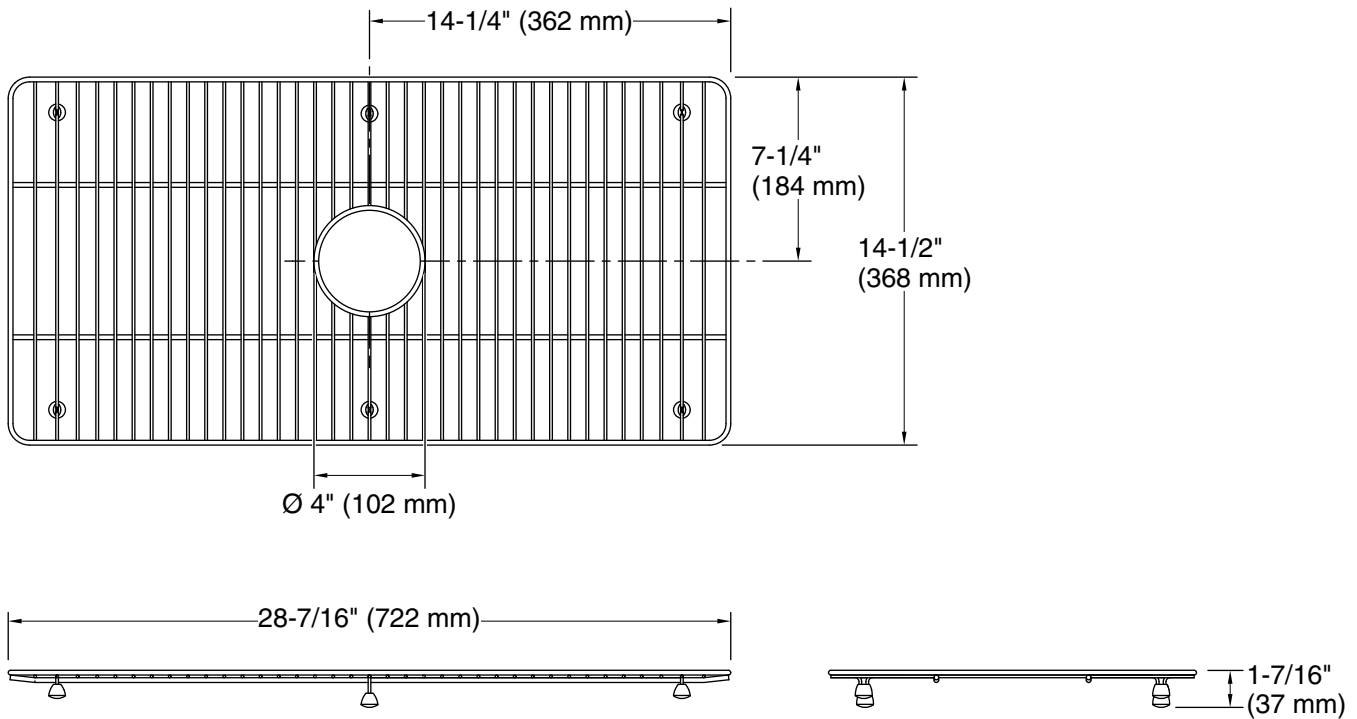

## Technical Information

All product dimensions are nominal.

Material: Stainless Steel