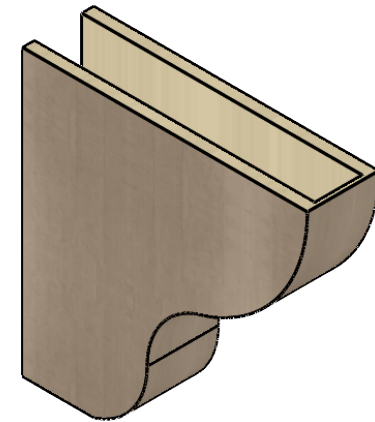

ITEM NUMBER: CORU06X24X24GRNRCPR

6"W X 24"D X 24"H SERIES 1 THIN GREENSBORO ROUGH CEDAR
TIMBERTHANE FAUX WOOD CORBEL, PRIMED

SIDE PROFILE

FRONT PROFILE

ISOMETRIC

EKENA MILLWORK
2300 WEST MAIN ST.
CLARKSVILLE, TX 75426
TOLL FREE: 866-607-0453
WWW.EKENAMILLWORK.COM

NOTES

1. INSTALLATION TO BE COMPLETED IN ACCORDANCE WITH MANUFACTURER'S SPECIFICATIONS.
2. DRAWING MAY NOT BE TO SCALE
3. THIS DRAWING IS INTENDED FOR DESIGN AND PLANNING PURPOSES ONLY.
4. ALL INFORMATION CONTAINED HEREIN WAS CURRENT AT THE TIME OF DEVELOPMENT BUT MUST BE REVIEWED AND APPROVED BY THE PRODUCT MANUFACTURER TO BE CONSIDERED ACCURATE.
5. TIMBERTHANE ARCHITECTURAL PRODUCTS ARE MADE FROM HIGH DENSITY URETHANE AND COME FACTORY PRIMED