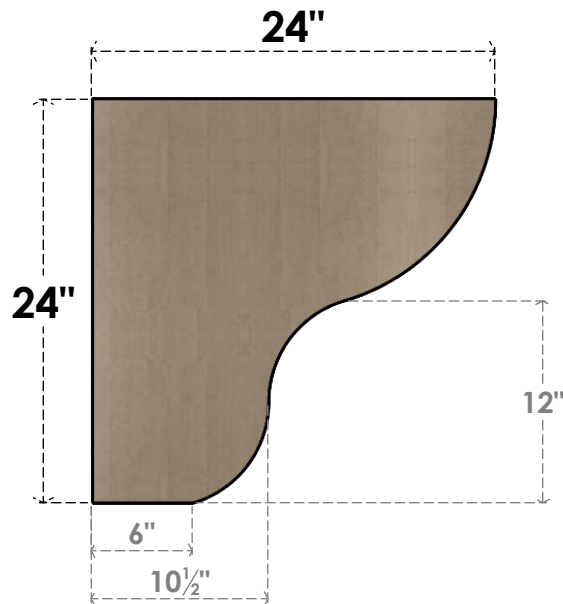

ITEM NUMBER: CORU06X24X24GRNRCPR

6"W X 24"D X 24"H SERIES 1 THIN GREENSBORO ROUGH CEDAR
TIMBERTHANE FAUX WOOD CORBEL, PRIMED

SIDE PROFILE

FRONT PROFILE

ISOMETRIC

EKENA MILLWORK
2300 WEST MAIN ST.
CLARKSVILLE, TX 75426
TOLL FREE: 866-607-0453
WWW.EKENAMILLWORK.COM

NOTES

1. INSTALLATION TO BE COMPLETED IN ACCORDANCE WITH MANUFACTURER'S SPECIFICATIONS.
2. DRAWING MAY NOT BE TO SCALE
3. THIS DRAWING IS INTENDED FOR DESIGN AND PLANNING PURPOSES ONLY.
4. ALL INFORMATION CONTAINED HEREIN WAS CURRENT AT THE TIME OF DEVELOPMENT BUT MUST BE REVIEWED AND APPROVED BY THE PRODUCT MANUFACTURER TO BE CONSIDERED ACCURATE.
5. TIMBERTHANE ARCHITECTURAL PRODUCTS ARE MADE FROM HIGH DENSITY URETHANE AND COME FACTORY PRIMED