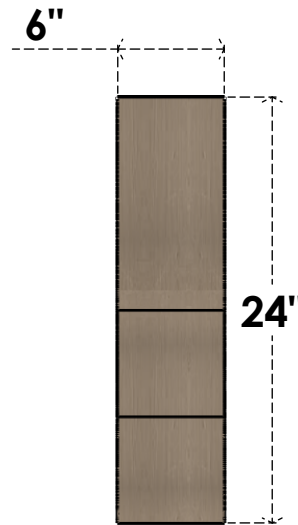

ITEM NUMBER: CORU06X24X24GRNRCPR

6"W X 24"D X 24"H SERIES 1 THIN GREENSBORO ROUGH CEDAR
TIMBERTHANE FAUX WOOD CORBEL, PRIMED

SIDE PROFILE

FRONT PROFILE

ISOMETRIC

EKENA MILLWORK
2300 WEST MAIN ST.
CLARKSVILLE, TX 75426
TOLL FREE: 866-607-0453
WWW.EKENAMILLWORK.COM

NOTES

1. INSTALLATION TO BE COMPLETED IN ACCORDANCE WITH MANUFACTURER'S SPECIFICATIONS.
2. DRAWING MAY NOT BE TO SCALE
3. THIS DRAWING IS INTENDED FOR DESIGN AND PLANNING PURPOSES ONLY.
4. ALL INFORMATION CONTAINED HEREIN WAS CURRENT AT THE TIME OF DEVELOPMENT BUT MUST BE REVIEWED AND APPROVED BY THE PRODUCT MANUFACTURER TO BE CONSIDERED ACCURATE.
5. TIMBERTHANE ARCHITECTURAL PRODUCTS ARE MADE FROM HIGH DENSITY URETHANE AND COME FACTORY PRIMED