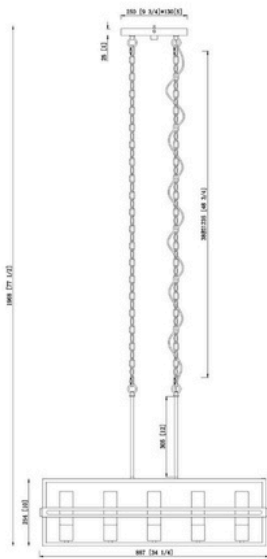

3084-BKPG

Anston

Fixture Attributes

- Category:** Interior Chandelier
- Finish:** Matte Black/Plated Gold
- Body:** Steel+Glass
- Shade Finish:** Clear Texture
- Overall Size:** 34"x 8"x77.5"
- Rod/Chain Length:** 2x12" rod + 48" chain
- Max. Height from Ceiling:** 77.5"
- Min. Height from Ceiling:** 17.5"
- Weight of fixture:** 10.69 LBS
- Certifications/Qualifications:** UL / cUL
- Smart SkyPlug Compatible:** N/A
- Warranty:** www.skyplug.com/warranty

Available Finishes

Matte Black/Plated Gold

Light Source

- Lamp Not Included**
- Lamp Type:** E12
- Light Source:** T8
- Number of bulbs:** 5
- Max Wattage/Range:** 40W
- Voltage:** 120
- Socket Type:** Ceramic

Mounting / Installations

 Plug-in Mounting System

- Lead Wire Length:** 98"
- Wire Type:** SPT-1 105°C
- Location Rating:** Damp
- Luminaire Support:** Max. 50 lbs
- SkyPlug:** SPU-3L
- SkyOutlet:** SR-3L