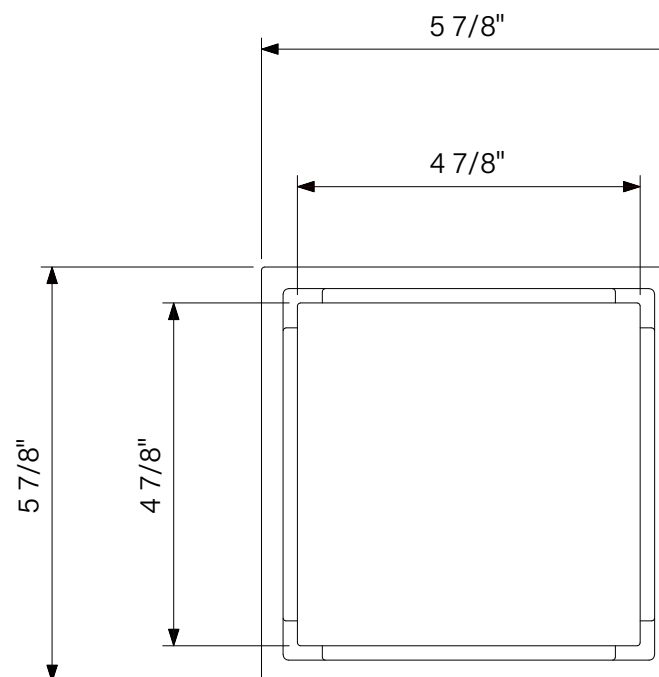

6" TILE-IN SHOWER DRAIN

2/11/2026

ATTENTION: Dimensions may vary up to 3/8". It is highly recommended to pull all dimensions of actual model for installation and measuring purposes.

MODEL# DRA6