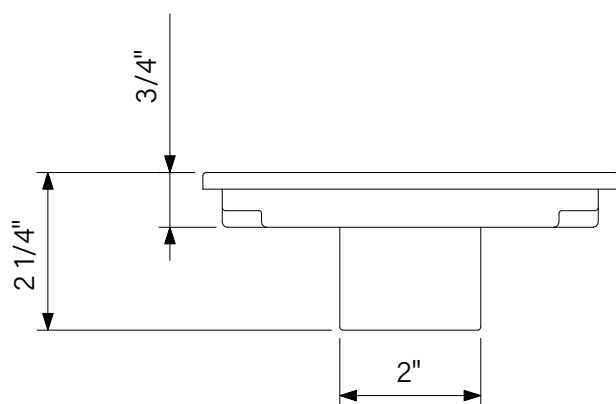

6" TILE-IN SHOWER DRAIN

2/11/2026

ATTENTION: Dimensions may vary up to 3/8". It is highly recommended to pull all dimensions of actual model for installation and measuring purposes.

MODEL# DRA6