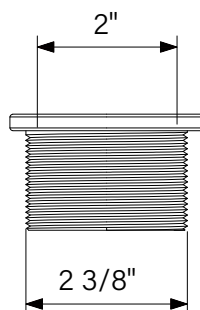

6" TILE-IN SHOWER DRAIN

2/11/2026

ATTENTION: Dimensions may vary up to 3/8". It is highly recommended to pull all dimensions of actual model for installation and measuring purposes.

MODEL# DRA6