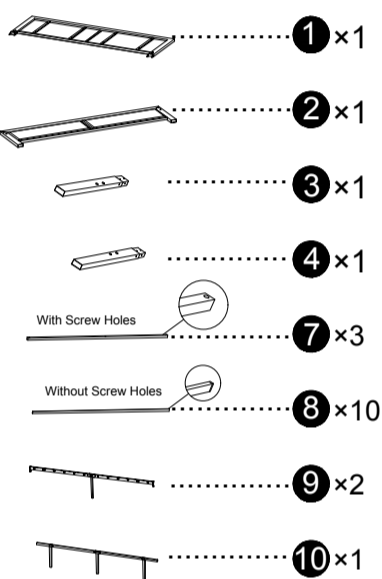

Number System
 Easy assembly by following 1,2,3...

Système de numérotation
 Facile à assembler en suivant 1,2,3...

Zahlensystem
 Einfache Montage durch folgende 1,2,3...

Components / Compositions / Komponenten

Screws & Tools / Vis & Outils / Schrauben & Werkzeuge

A		M8x50mm	x4
B		M6x55mm	x3
C		M6x30mm	x6
D		M6x20mm	x4
E		M6x12mm	x6
F			x4
G			x8
H		4x4mm	x2
N			x1

● Check all the components & screws before assembly. Do not install in case part is missing, contact us to get. Send email with your question to wayfairEU01@vecelo.com We will resend within 24 hours.