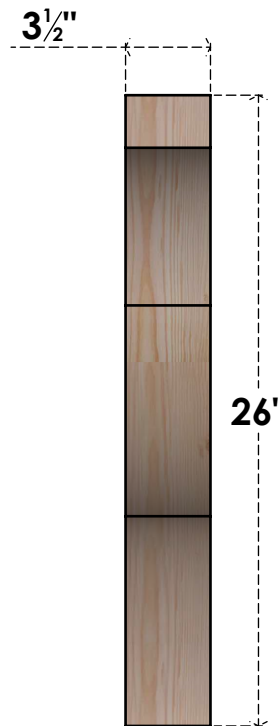

BRC04X26X26FST00SDF

3 1/2"W X 26"D X 26"H FUNSTON SMOOTH BRACE, DOUGLAS FIR

SIDE

FRONT

EKENA MILLWORK
2300 WEST MAIN ST.
CLARKSVILLE, TX 75426
TOLL FREE: 866-607-0453
WWW.EKENAMILLWORK.COM

NOTES

1. INSTALLATION TO BE COMPLETED IN ACCORDANCE WITH MANUFACTURER'S SPECIFICATIONS.
2. DRAWING MAY NOT BE TO SCALE
3. THIS DRAWING IS INTENDED FOR DESIGN AND PLANNING PURPOSES ONLY.
4. ALL INFORMATION CONTAINED HEREIN WAS CURRENT AT THE TIME OF DEVELOPMENT BUT MUST BE REVIEWED AND APPROVED BY THE PRODUCT MANUFACTURER TO BE CONSIDERED ACCURATE.
5. PRODUCTS ARE NOT KILN DRIED. THIS ITEM IS UNIQUE AND WILL CONTAIN THE NATURAL VARIATIONS THAT THE WOOD SPECIES OFFERS. THIS MAY RESULT IN VARIATIONS UP TO 1/4"