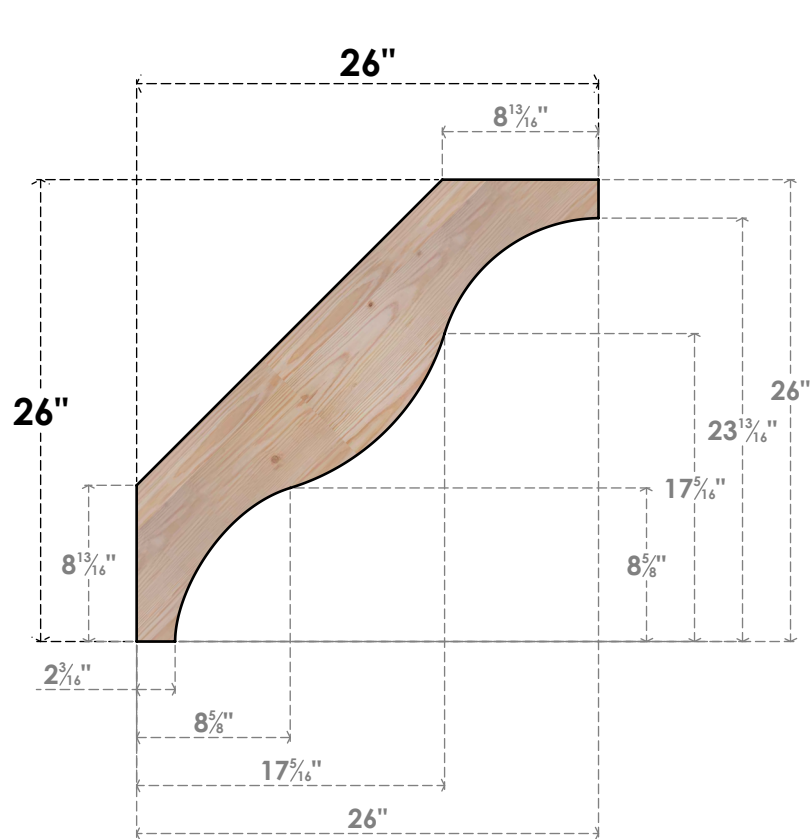

BRC04X26X26FST00SDF

3 1/2"W X 26"D X 26"H FUNSTON SMOOTH BRACE, DOUGLAS FIR

SIDE

FRONT

EKENA MILLWORK
2300 WEST MAIN ST.
CLARKSVILLE, TX 75426
TOLL FREE: 866-607-0453
WWW.EKENAMILLWORK.COM

NOTES

1. INSTALLATION TO BE COMPLETED IN ACCORDANCE WITH MANUFACTURER'S SPECIFICATIONS.
2. DRAWING MAY NOT BE TO SCALE
3. THIS DRAWING IS INTENDED FOR DESIGN AND PLANNING PURPOSES ONLY.
4. ALL INFORMATION CONTAINED HEREIN WAS CURRENT AT THE TIME OF DEVELOPMENT BUT MUST BE REVIEWED AND APPROVED BY THE PRODUCT MANUFACTURER TO BE CONSIDERED ACCURATE.
5. PRODUCTS ARE NOT KILN DRIED. THIS ITEM IS UNIQUE AND WILL CONTAIN THE NATURAL VARIATIONS THAT THE WOOD SPECIES OFFERS. THIS MAY RESULT IN VARIATIONS UP TO 1/4"