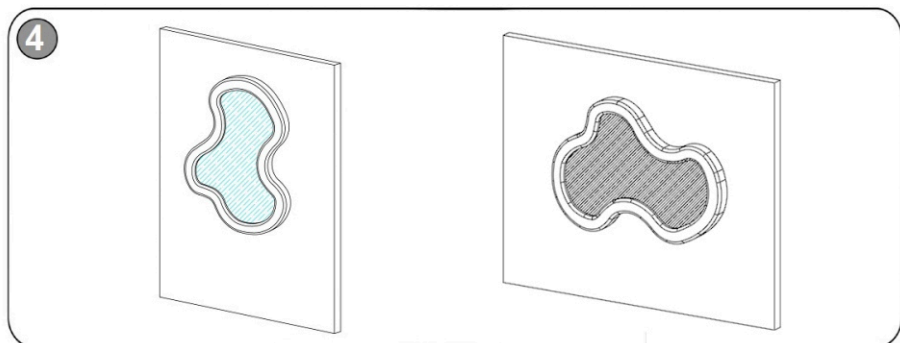

WALL MOUNTING INSTRUCTIONS

440 (48M/38M)-MIRROR

meridian.
furniture

1 **IMPORTANT SAFETY INFORMATION**

Do **not** mount the product if any of the following parts arrived damaged:

Part #1 - Mirror

2 **IMPORTANT MOUNTING INFORMATION**

+ **Hardware Included**

A Cleat # 1

B Screw 35x5mm #05
Screw 40x4mm #05

C Wall Anchor 40mm # 10

WALL MOUNTING INSTRUCTIONS

meridian.
furniture

440 (48M/38M)-MIRROR

NOTE: For questions about parts or assembly please email support@meridianfurnitureusa.com or call us at 718-758-4455.