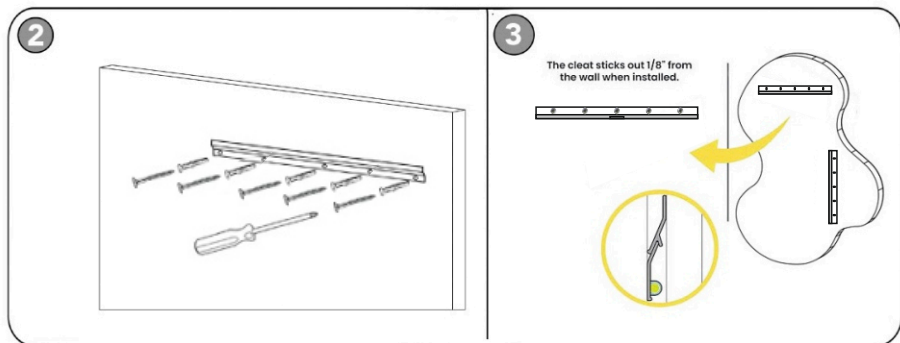

WALL MOUNTING INSTRUCTIONS

440 (48M/38M)-MIRROR

meridian.
furniture

1 **IMPORTANT SAFETY INFORMATION**

Do **not** mount the product if any of the following parts arrived damaged:

Part #1 - Mirror

2 **IMPORTANT MOUNTING INFORMATION**

+ **Hardware Included**

A Cleat # 1

B Screw 35x5mm #05
Screw 40x4mm #05

C Wall Anchor 40mm # 10

WALL MOUNTING INSTRUCTIONS

meridian.
furniture

440 (48M/38M)-MIRROR

NOTE: For questions about parts or assembly please email support@meridianfurnitureusa.com or call us at 718-758-4455.