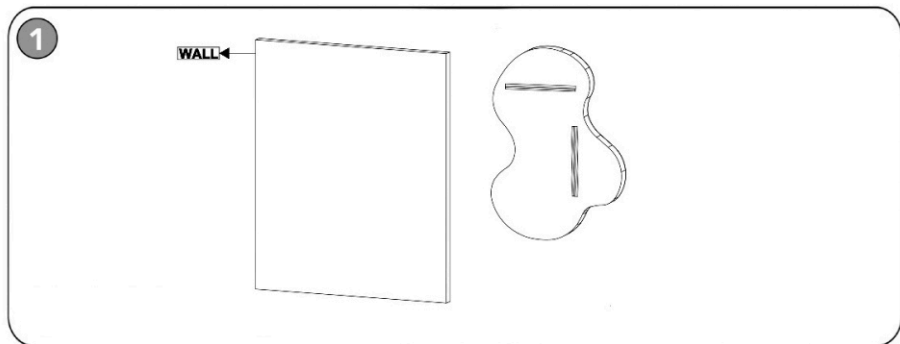

WALL MOUNTING INSTRUCTIONS

440 (48M/38M)-MIRROR

meridian.
furniture

1 **IMPORTANT SAFETY INFORMATION**

Do **not** mount the product if any of the following parts arrived damaged:

Part #1 - Mirror

2 **IMPORTANT MOUNTING INFORMATION**

+ **Hardware Included**

A Cleat # 1

B Screw 35x5mm #05
Screw 40x4mm #05

C Wall Anchor 40mm # 10

WALL MOUNTING INSTRUCTIONS

meridian.
furniture

440 (48M/38M)-MIRROR

NOTE: For questions about parts or assembly please email support@meridianfurnitureusa.com or call us at 718-758-4455.