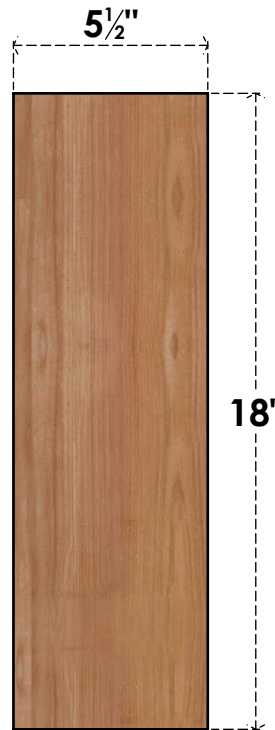

BRC06X14X18TRA00SWR

5 1/2"W X 14"D X 18"H TRADITIONAL SMOOTH BRACE, WESTERN RED CEDAR

SIDE

FRONT

EKENA MILLWORK
 2300 WEST MAIN ST.
 CLARKSVILLE, TX 75426
 TOLL FREE: 866-607-0453
 WWW.EKENAMILLWORK.COM

NOTES