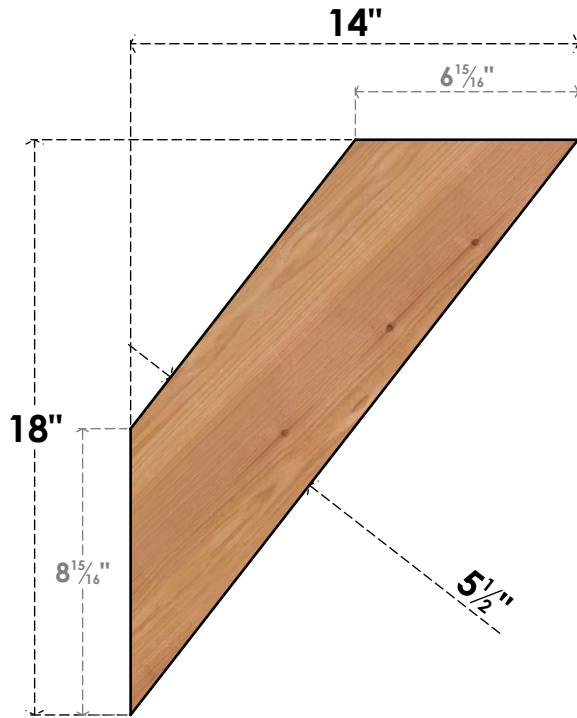

BRC06X14X18TRA00SWR

5 1/2"W X 14"D X 18"H TRADITIONAL SMOOTH BRACE, WESTERN RED CEDAR

SIDE

FRONT

EKENA MILLWORK
 2300 WEST MAIN ST.
 CLARKSVILLE, TX 75426
 TOLL FREE: 866-607-0453
 WWW.EKENAMILLWORK.COM

NOTES