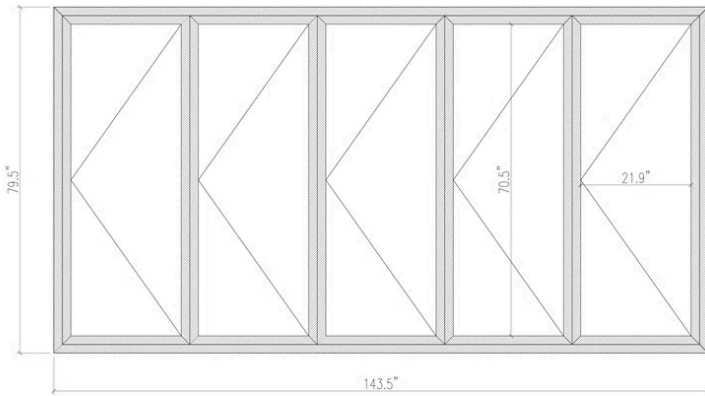

Front View Dimension

Bottom Track Dimension

Our current folding doors come with the high bottom track, which offers the advantages of superior airtightness, sealing, and resistance to water intrusion from outside

We can also customize a low bottom track to accommodate the needs of elderly and disabled individuals, providing easy access

Orientation

Cut Dimension