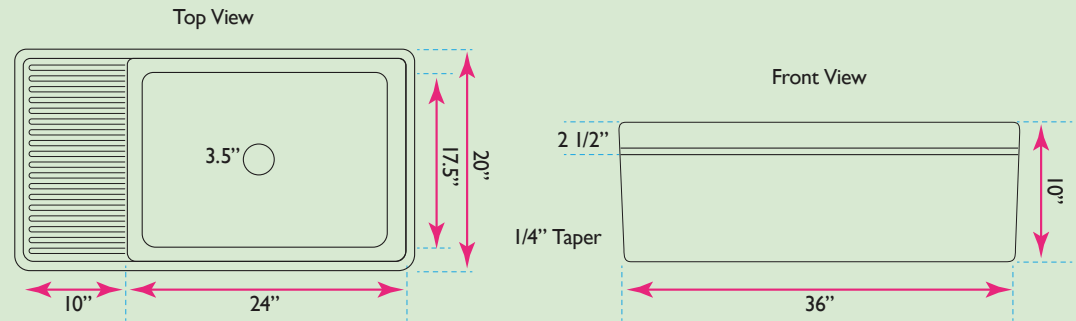

SPECS

OVERALL DIMENSIONS	LARGE BOWL	APRON HEIGHT	BOWL DEPTH	DRAIN DIMENSIONS
36" x 20"	24" x 17.5"	10"	9"	3.5" Opening

FEATURES:

- Premium Fireclay Sink
- Sink can be reversed for your drain position preference
- Limited Warranty
- Easy installation (using existing cabinet)
- Very Heavy 2 Person Lift Recommended
- Custom Cabinet Required
- Template not included
- Nominal Dimensions - Actual Dimensions may vary by 1/4"
- Integrated Drain Board