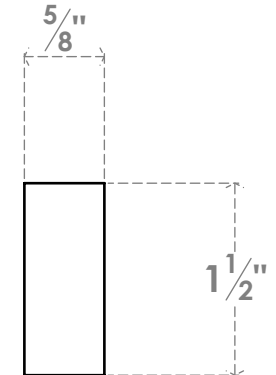

ITEM NUMBER: S4S58X2X96SWPV

1 1/2"W X 5/8"T X 96"L S4S BOARD, PVC

FRONT PROFILE

SIDE PROFILE

EKENA MILLWORK
2300 WEST MAIN ST.
CLARKSVILLE, TX 75426
TOLL FREE: 866-607-0453
WWW.EKENAMILLWORK.COM

NOTES

1. INSTALLATION TO BE COMPLETED IN ACCORDANCE WITH MANUFACTURER'S SPECIFICATIONS.
2. DRAWING MAY NOT BE TO SCALE
3. THIS DRAWING IS INTENDED FOR DESIGN AND PLANNING PURPOSES ONLY.
4. ALL INFORMATION CONTAINED HEREIN WAS CURRENT AT THE TIME OF DEVELOPMENT BUT MUST BE REVIEWED AND APPROVED BY THE PRODUCT MANUFACTURER TO BE CONSIDERED ACCURATE.