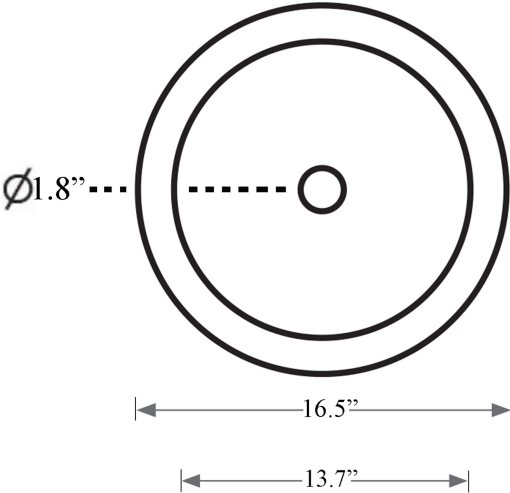

### Finishes:

-  Clear
-  Amber
-  Pink

\* WS Bath Collections reserves the right to revise dimensions or information on this sheet without notice

<b>Collection  </b> Glamorous	<b>Model  </b> Crystal Monet SC350	Dimensions Metric <i>1 inch = 2.54 cm</i> <i>1 inch = 25.4 mm</i>	 1051 Lea Drive - Collegeville, PA 19426 Tel. 215 513 9400 - Fax 610 831 0215 <a href="http://www.ws bathcollections.com">www.ws bathcollections.com</a> - <a href="mailto:info@ws bathcollectins.com">info@ws bathcollectins.com</a>
----------------------------------	---------------------------------------	---	---

Crystal Monet SC350

Weight: 24 lbs.

**Collection |**  
Glamorous

**Model |**  
Crystal Monet SC350

Dimensions Metric  
*1 inch = 2.54 cm*  
*1 inch = 25.4 mm*

1051 Lea Drive - Collegeville, PA 19426  
Tel. 215 513 9400 - Fax 610 831 0215  
[www.ws bathcollections.com](http://www.ws bathcollections.com) - [info@ws bathcollections.com](mailto:info@ws bathcollections.com)