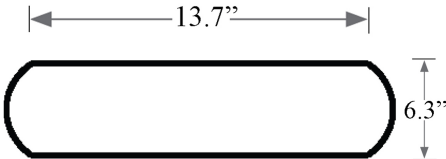

### Finishes:

-  Clear
-  Amber
-  Pink

\* WS Bath Collections reserves the right to revise dimensions or information on this sheet without notice

<b>Collection  </b> Glamorous	<b>Model  </b> Crystal Monet SC350	Dimensions Metric <i>1 inch = 2.54 cm</i> <i>1 inch = 25.4 mm</i>	 1051 Lea Drive - Collegeville, PA 19426 Tel. 215 513 9400 - Fax 610 831 0215 <a href="http://www.ws bathcollections.com">www.ws bathcollections.com</a> - <a href="mailto:info@ws bathcollectins.com">info@ws bathcollectins.com</a>
----------------------------------	---------------------------------------	---	---

Crystal Monet SC350

Weight: 24 lbs.

**Collection |**  
Glamorous

**Model |**  
Crystal Monet SC350

Dimensions Metric  
*1 inch = 2.54 cm*  
*1 inch = 25.4 mm*

1051 Lea Drive - Collegeville, PA 19426  
Tel. 215 513 9400 - Fax 610 831 0215  
[www.ws bathcollections.com](http://www.ws bathcollections.com) - [info@ws bathcollections.com](mailto:info@ws bathcollections.com)