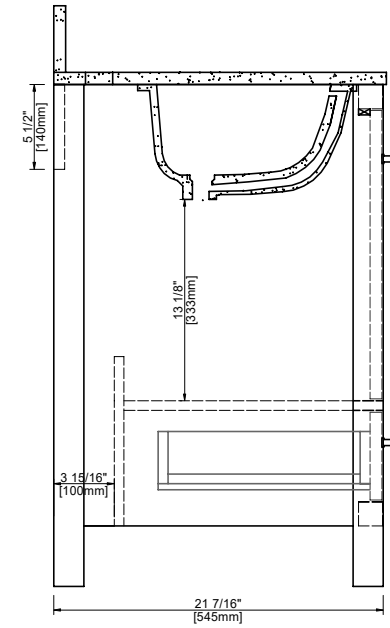

Dimensions

FRONT VIEW

PLAN VIEW

SIDE VIEW

COUNTERTOP PLAN VIEW

RIGHT SIDE VIEW

size:740x545x830mm