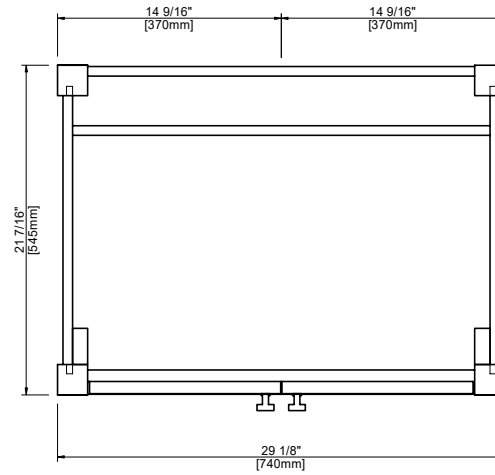

Dimensions

FRONT VIEW

PLAN VIEW

SIDE VIEW

COUNTERTOP PLAN VIEW

RIGHT SIDE VIEW

size:740x545x830mm