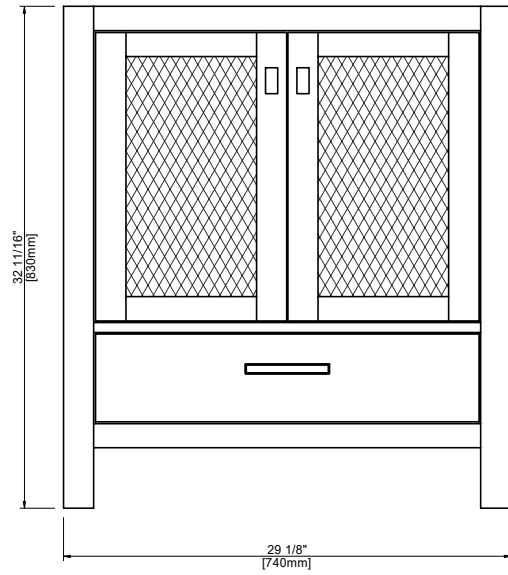

Dimensions

FRONT VIEW

PLAN VIEW

SIDE VIEW

COUNTERTOP PLAN VIEW

RIGHT SIDE VIEW

size:740x545x830mm