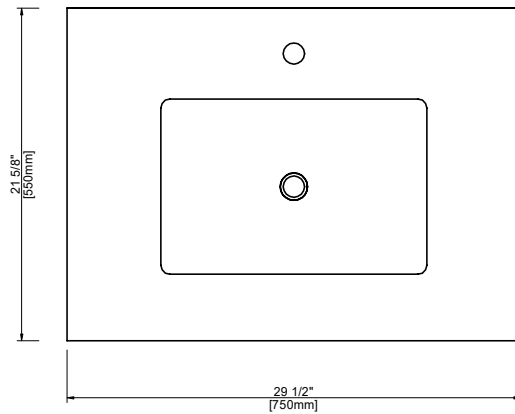

Dimensions

FRONT VIEW

PLAN VIEW

SIDE VIEW

COUNTERTOP PLAN VIEW

RIGHT SIDE VIEW

size:740x545x830mm