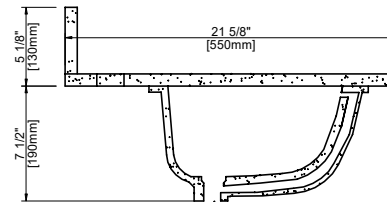

Dimensions

FRONT VIEW

PLAN VIEW

SIDE VIEW

COUNTERTOP PLAN VIEW

RIGHT SIDE VIEW

size:740x545x830mm