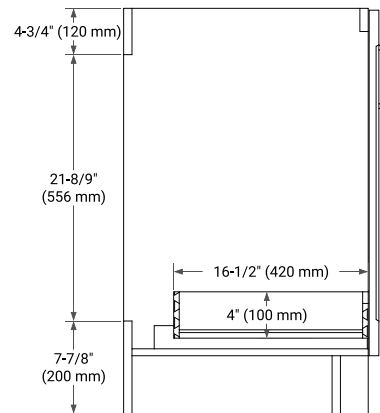

36" LEFT OFFSET CABINET

BASE CABINET DIMENSIONS

36" W x 21.6" D x 34.5" H

FEATURES

- Solid wood frame & plywood panels
- Dovetail drawers and joints
- Soft closing doors & drawers

HARDWARE FINISHES*

Brushed Nickel   Satin Brass   Matte Black   Polished Chrome

Hardware comes preinstalled with the illustrated option. Other finishes are available on our online store if you prefer a different one.

AVAILABLE COLORS

White   Grey   Midnight Blue

FRONT VIEW

SIDE VIEW

PLAN VIEW