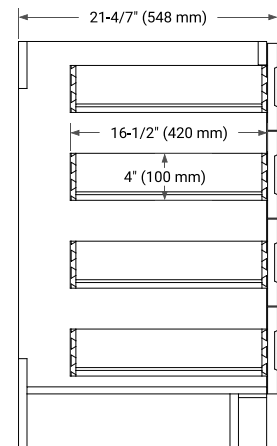

36" LEFT OFFSET CABINET

BASE CABINET DIMENSIONS

36" W x 21.6" D x 34.5" H

FEATURES

- Solid wood frame & plywood panels
- Dovetail drawers and joints
- Soft closing doors & drawers

HARDWARE FINISHES*

Brushed Nickel Satin Brass Matte Black Polished Chrome

37" LEFT OVAL SINK COUNTERTOP WITH 0.75 IN. THICKNESS

OVERALL DIMENSIONS

37" W x 22" D x 0.75" H

COUNTERTOP OPTIONS

Carrara Marble

FEATURES

- Solid countertop with mitered edges & seams
- Undermount white oval sink
- Pre-drilled for 8" widespread faucet

INCLUDED

- Countertop
- Matching Backsplash
- Oval Sink

COUNTERTOP PLAN VIEW

EDGE SIDE VIEW

THREE DIMENSIONAL COUNTERTOP VIEW