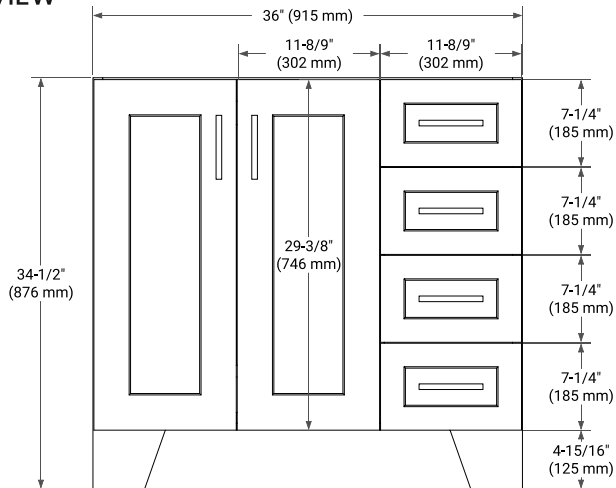

36" LEFT OFFSET CABINET

BASE CABINET DIMENSIONS

36" W x 21.6" D x 34.5" H

FEATURES

- Solid wood frame & plywood panels
- Dovetail drawers and joints
- Soft closing doors & drawers

HARDWARE FINISHES*

Brushed Nickel   Satin Brass   Matte Black   Polished Chrome

Hardware comes preinstalled with the illustrated option. Other finishes are available on our online store if you prefer a different one.

AVAILABLE COLORS

White   Grey   Midnight Blue

FRONT VIEW

SIDE VIEW

PLAN VIEW