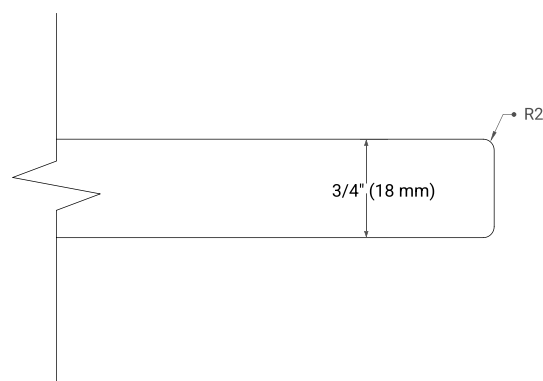

36" LEFT OFFSET CABINET

BASE CABINET DIMENSIONS

36" W x 21.6" D x 34.5" H

FEATURES

- Solid wood frame & plywood panels
- Dovetail drawers and joints
- Soft closing doors & drawers

HARDWARE FINISHES*

Brushed Nickel Satin Brass Matte Black Polished Chrome

37" LEFT OVAL SINK COUNTERTOP WITH 0.75 IN. THICKNESS

OVERALL DIMENSIONS

37" W x 22" D x 0.75" H

COUNTERTOP OPTIONS

Carrara Marble

FEATURES

- Solid countertop with mitered edges & seams
- Undermount white oval sink
- Pre-drilled for 8" widespread faucet

INCLUDED

- Countertop
- Matching Backsplash
- Oval Sink

COUNTERTOP PLAN VIEW

EDGE SIDE VIEW

THREE DIMENSIONAL COUNTERTOP VIEW