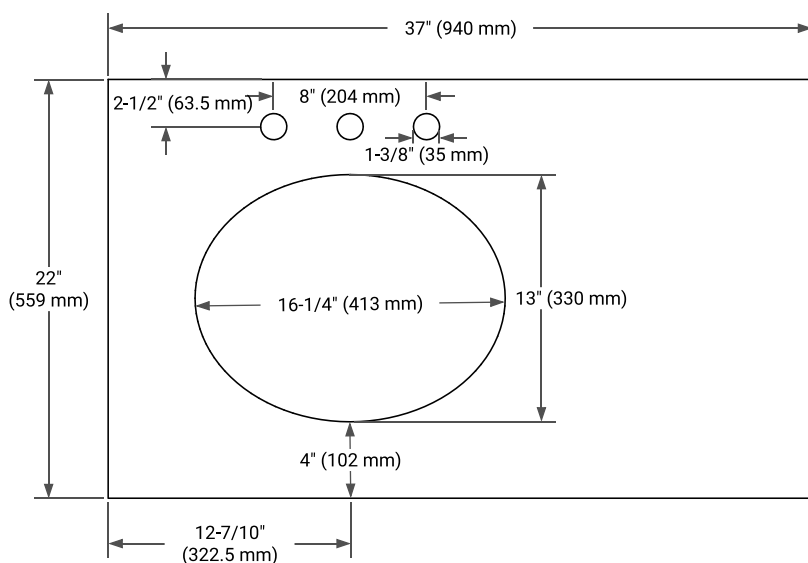

36" LEFT OFFSET CABINET

BASE CABINET DIMENSIONS

36" W x 21.6" D x 34.5" H

FEATURES

- Solid wood frame & plywood panels
- Dovetail drawers and joints
- Soft closing doors & drawers

HARDWARE FINISHES*

Brushed Nickel Satin Brass Matte Black Polished Chrome

37" LEFT OVAL SINK COUNTERTOP WITH 0.75 IN. THICKNESS

OVERALL DIMENSIONS

37" W x 22" D x 0.75" H

COUNTERTOP OPTIONS

Carrara Marble

FEATURES

- Solid countertop with mitered edges & seams
- Undermount white oval sink
- Pre-drilled for 8" widespread faucet

INCLUDED

- Countertop
- Matching Backsplash
- Oval Sink

COUNTERTOP PLAN VIEW

EDGE SIDE VIEW

THREE DIMENSIONAL COUNTERTOP VIEW