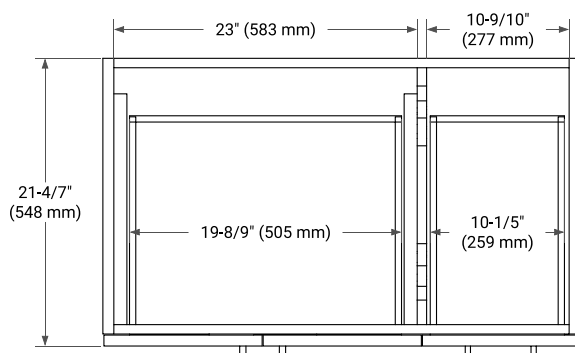

36" LEFT OFFSET CABINET

BASE CABINET DIMENSIONS

36" W x 21.6" D x 34.5" H

FEATURES

- Solid wood frame & plywood panels
- Dovetail drawers and joints
- Soft closing doors & drawers

HARDWARE FINISHES*

Brushed Nickel Satin Brass Matte Black Polished Chrome

37" LEFT OVAL SINK COUNTERTOP WITH 0.75 IN. THICKNESS

OVERALL DIMENSIONS

37" W x 22" D x 0.75" H

COUNTERTOP OPTIONS

Carrara Marble

FEATURES

- Solid countertop with mitered edges & seams
- Undermount white oval sink
- Pre-drilled for 8" widespread faucet

INCLUDED

- Countertop
- Matching Backsplash
- Oval Sink

COUNTERTOP PLAN VIEW

EDGE SIDE VIEW

THREE DIMENSIONAL COUNTERTOP VIEW