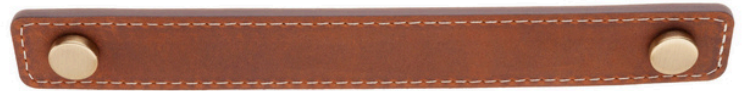

Saddle Leather 6 in. Pull

Matte Black - RL001929

Satin Brass - RL001899

SPECIFICATIONS

DIMENSIONS

Center to Center: 6 in. **(A)**

Overall length: 7.5 in. **(B)**

Projection: 0.75 in.

Height: 1 in.

Weight: 0.06 lbs.

INSTALLATION

#8-32 5/8 in. & 1/2 in. screws included

WARRANTY

Limited 90-Day

THE SADDLE LEATHER COLLECTION INCLUDES:

Loop Pull

4 in. center-to-center pull

6 in. center-to-center pull

All offered in Satin Brass and Matte Black