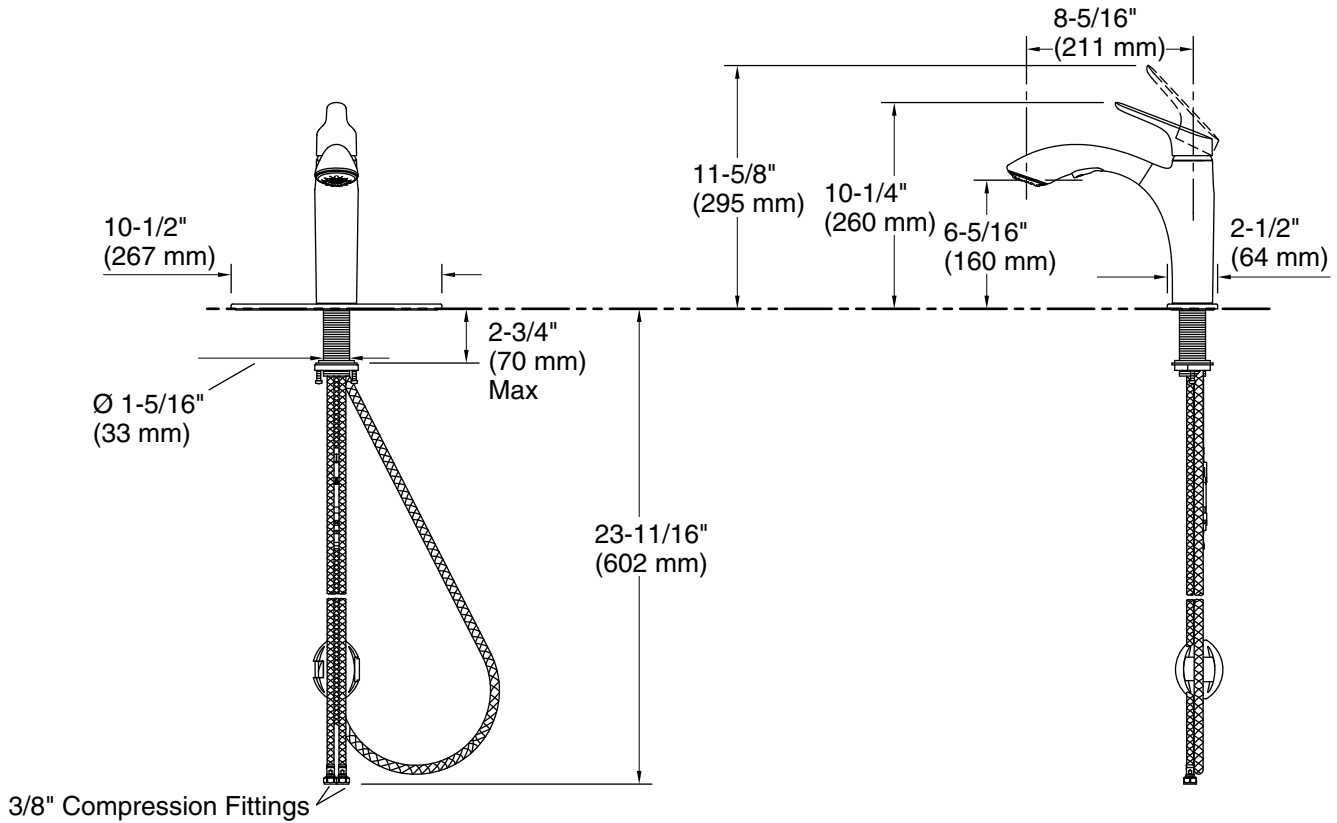

Features

- High-arch swing spout with 120° rotation offers superior clearance for filling pitchers, chilling bottles and cleanup
- Two-function pull-out sprayhead allows you to switch from aerated stream to powerful ring spray
- ProMotion® technology's light, quiet braided hose and swiveling ball joint make the pull-out sprayhead easier and more comfortable to use
- MasterClean™ sprayface features an easy-to-clean surface that withstands mineral buildup and maximizes spray performance
- 10-5/16" (262 mm) rotating spout
- Single lever handle is simple to use and makes adjusting water temperature easy
- Temperature memory allows faucet to be turned on and off at the temperature set during prior usage
- 1.5 gpm (5.7 lpm) maximum flow rate at 60 psi (4.14 bar)
- KOHLER® ceramic disc valves exceed industry longevity standards for a lifetime of durable performance

Adapters, Rough-in and Extension Kits

1327990

Range: 2-1/2" (64 mm) -
4-5/8" (117 mm)

ADA

CSA B651

Codes/Standards

ASME A112.18.1/CSA B125.1
NSF/ANSI/CAN 61
NSF/ANSI/CAN 372
DOE - Energy Policy Act 1992
California Energy Commission (CEC)
ADA
ICC/ANSI A117.1
CSA B651

Technical Information

All product dimensions are nominal.

Faucet flow rate: 1.5 gal/min (5.7 l/min)

Spout:

Spout reach: 8-5/16" (211 mm)

Notes

Install this product according to the installation instructions.