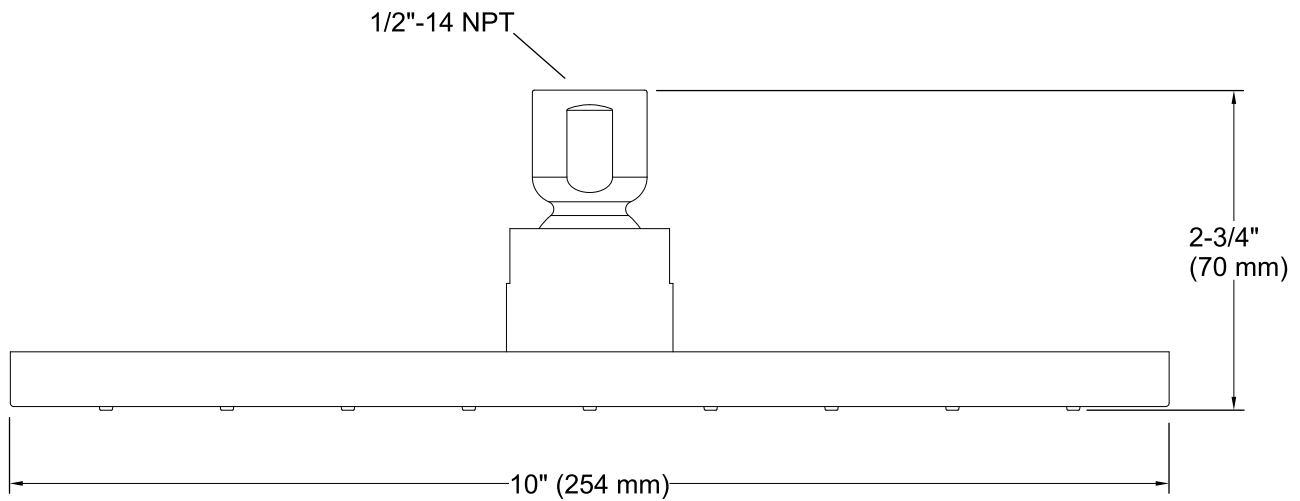

Technical Information

All product dimensions are nominal.

Notes

Install this product in accordance with the installation instructions.